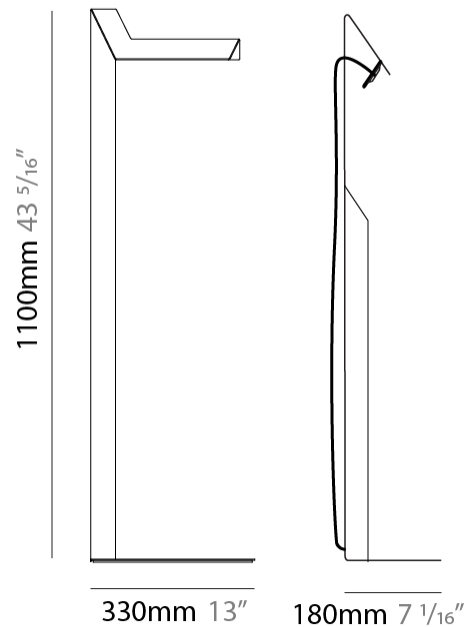

PROJECT	_____
TYPE	_____
SPECIFIER	_____
QUANTITY	_____
DATE	_____

PLIE PORTABLE

D54014-

base number _____
Finish _____
Options _____

1. To build a product code in our configurator select the specify button on the base model # product page
2. To build a manual product code on this datasheet choose from the options listed below in blue font and add the suffix to the base model #

GENERAL

Series: Plie _____
Partner: Fambuena _____
Division: Design _____
Installation: Portable _____
Product Type: Floor _____
Mounting Location: Floor _____
Light Distribution: Indirect _____

PHYSICAL

Shape: Abstract _____
Length (mm): 330 _____
Length (in): 13 _____
Width (mm): 180 _____
Width (in): 7 1/16 _____
Height (mm): 1100 _____
Height (in): 43 5/16 _____
Fixture Finish: WHI / BLK / BRA / PWT / BRZ _____
Fixture Material: Metal _____
Upon Request: Bolt Down _____

ELECTRICAL

Lamp Type: LED _____
Total Output Wattage (W): 6 _____
Dimming: Non-Dimmable _____
Driver Location: Inline Transformer Plug _____
Input Voltage (V): 120 _____
Constant Current (MA): 700 _____

LED

Color Temperature (°K): 3000 _____
Nominal Lumen (lm): 480 _____
CRI: >80 CRI _____
Lamp Life (hrs): 50000 _____

OPTICAL

RATINGS AND CERTIFICATIONS

Certified By: Certified for North American Standards _____
IP rating: IP20 _____