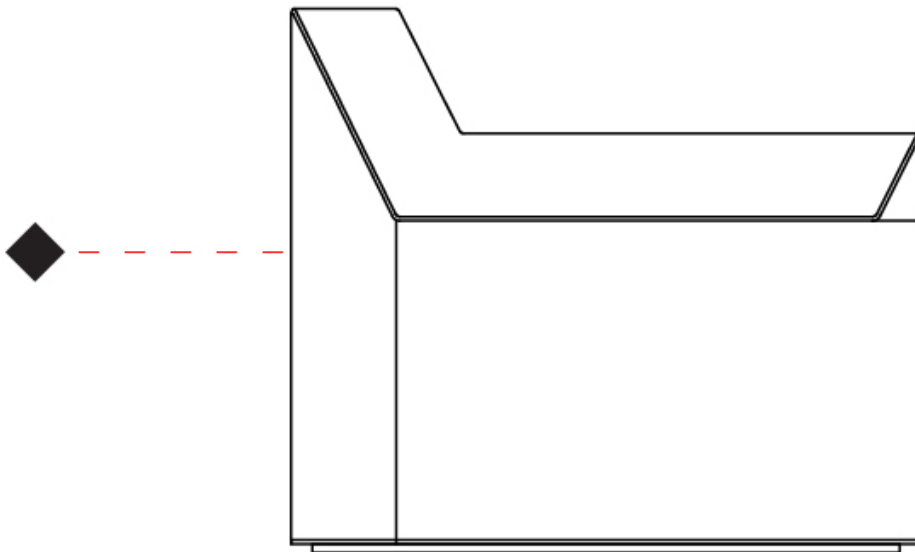

PLIE PORTABLE

D54012-

PROJECT

TYPE

SPECIFIER

QUANTITY

DATE

D