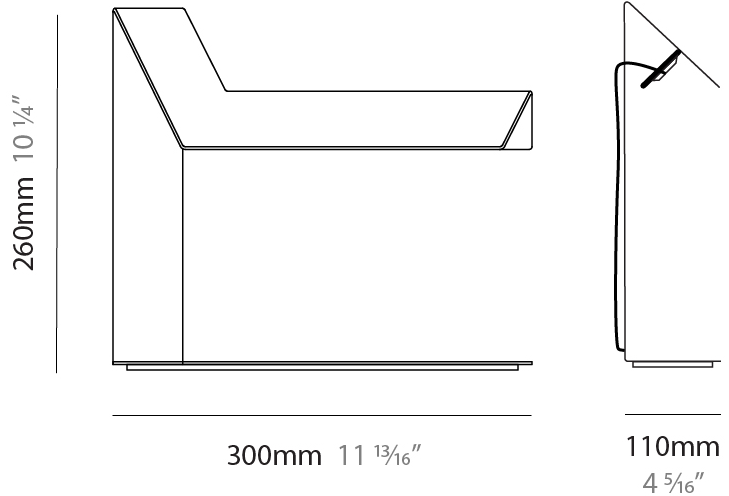

PROJECT	_____
TYPE	_____
SPECIFIER	_____
QUANTITY	_____
DATE	_____

PLIE PORTABLE

D54012- : D54012-WHI

base number

1. To build a product code in our configurator select the specify button on the base model # product page
2. To build a manual product code on this datasheet choose from the options listed below in blue font and add the suffix to the base model #

GENERAL

Series: Plie
Partner: Fambuena
Division: Design
Installation: Portable
Product Type: Table
Mounting Location: Table
Light Distribution: Indirect

PHYSICAL

Shape: Abstract
Length (mm): 300
Length (in): 11 13/16
Width (mm): 110
Width (in): 4 5/16
Height (mm): 260
Height (in): 10 1/4
Weight (kg): 6.4
Weight (lbs): 12
Fixture Material: Aluminum

ELECTRICAL

Number of Lamps: 1
Lamp Type: LED
Total Output Wattage (W): 6
Dimming: Non-Dimmable
Input Voltage (V): 120
Constant Current (MA): 700

LED

Color Temperature (°K): 3000
Nominal Lumen (lm): 480
CRI: >80 CRI
Lamp Life (hrs): 50000

OPTICAL

RATINGS AND CERTIFICATIONS

Certified By: CSA Certified to UL and CSA Standards
IP rating: IP20