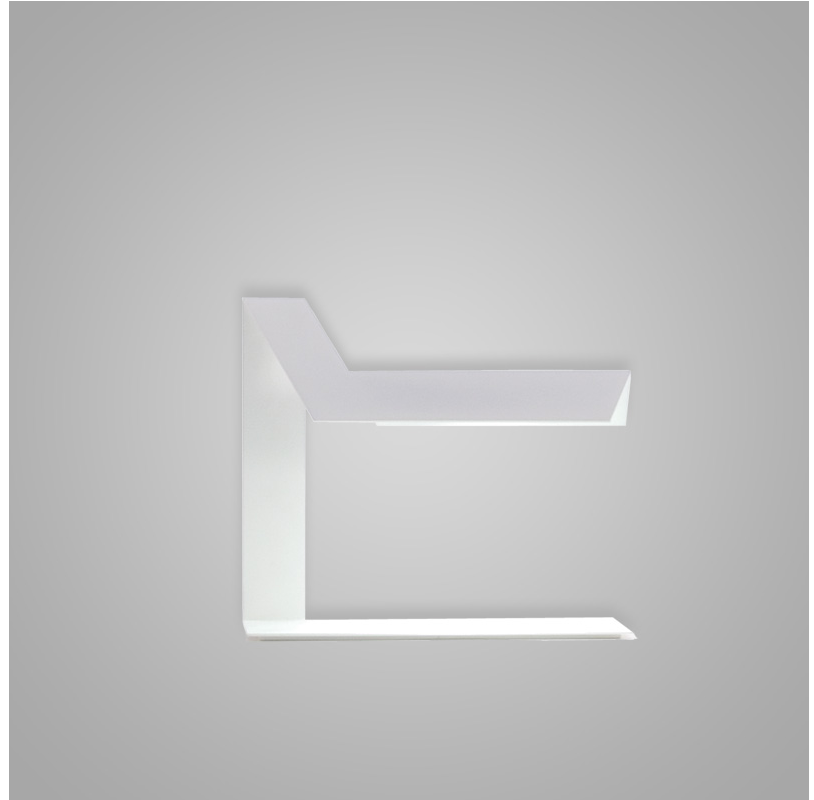

PROJECT	_____
TYPE	_____
SPECIFIER	_____
QUANTITY	_____
DATE	_____

PLIE PORTABLE

D54012- : D54012-WHI

base number

1. To build a product code in our configurator select the specify button on the base model # product page
2. To build a manual product code on this datasheet choose from the options listed below in blue font and add the suffix to the base model #

GENERAL

Series: Plie
Partner: Fambuena
Division: Design
Installation: Portable
Product Type: Table
Mounting Location: Table
Light Distribution: Indirect

PHYSICAL

Shape: Abstract
Length (mm): 300
Length (in): 11 13/16
Width (mm): 110
Width (in): 4 5/16
Height (mm): 260
Height (in): 10 1/4
Weight (kg): 6.4
Weight (lbs): 12
Fixture Material: Aluminum

ELECTRICAL

Number of Lamps: 1
Lamp Type: LED
Total Output Wattage (W): 6
Dimming: Non-Dimmable
Input Voltage (V): 120
Constant Current (MA): 700

LED

Color Temperature (°K): 3000
Nominal Lumen (lm): 480
CRI: >80 CRI
Lamp Life (hrs): 50000

OPTICAL

RATINGS AND CERTIFICATIONS

Certified By: CSA Certified to UL and CSA Standards
IP rating: IP20