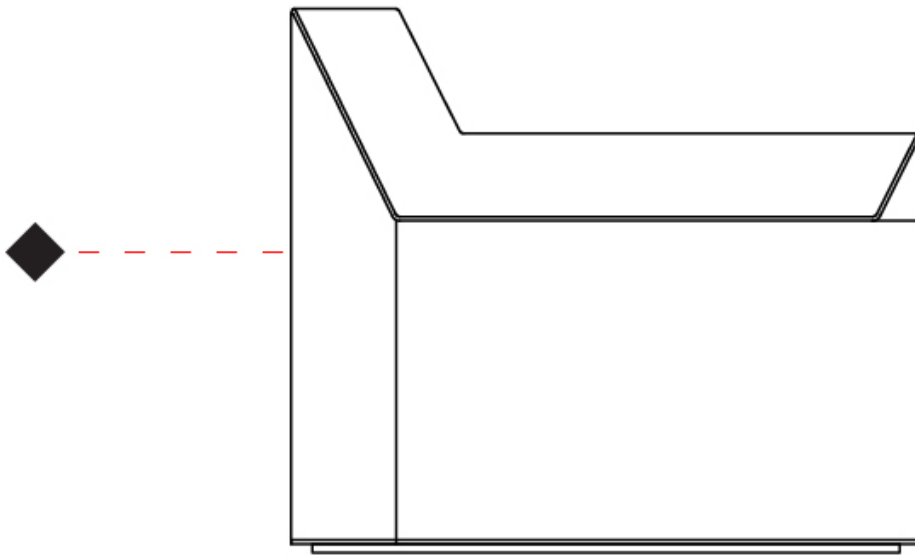

PLIE PORTABLE

D54012- : D54012-WHI

PROJECT

TYPE

SPECIFIER

QUANTITY

DATE

D