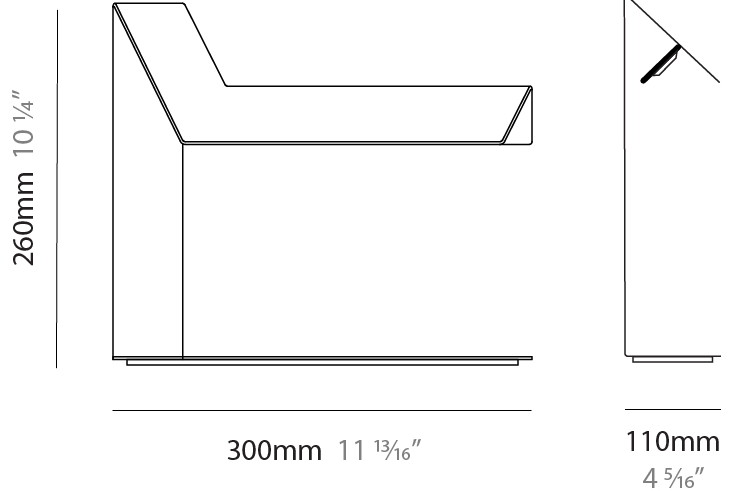

PROJECT
TYPE
SPECIFIER
QUANTITY
DATE

PLIE PORTABLE

D54012-

base number   Finish
Options

1. To build a product code in our configurator select the specify button on the base model # product page
2. To build a manual product code on this datasheet choose from the options listed below in blue font and add the suffix to the base model #

GENERAL

Series: Plie
Brand: Fambuena
Division: Design
Mounting Type: Portable
Mounting Location: Table
Subcategory: Table

PHYSICAL

Shape: Abstract
Length (mm): 300
Length (in): 11 ¹³/₁₆
Width (mm): 110
Width (in): 4 ⁵/₁₆
Height (mm): 260
Height (in): 10 ¹/₄
Light Distribution: Indirect
Fixture Finish: WHI / BLK / BRA / PWT / BRZ
Fixture Material: Aluminum
Upon Request: Bolt Down

ELECTRICAL

Lamp Type: LED
Total Output Wattage (W): 6
Dimming: Non-Dimmable
Driver Included: No
Driver Location: Inline Transformer Plug
Input Voltage (V): 120
Constant Current (MA): 700

LED

Color Temperature (°K): 3000
Nominal Lumen (lm): 480
CRI: >80 CRI
Lamp Life (hrs): 50000

OPTICAL

RATINGS AND CERTIFICATIONS

Certified By: Certified for North American Standards
IP rating: IP20