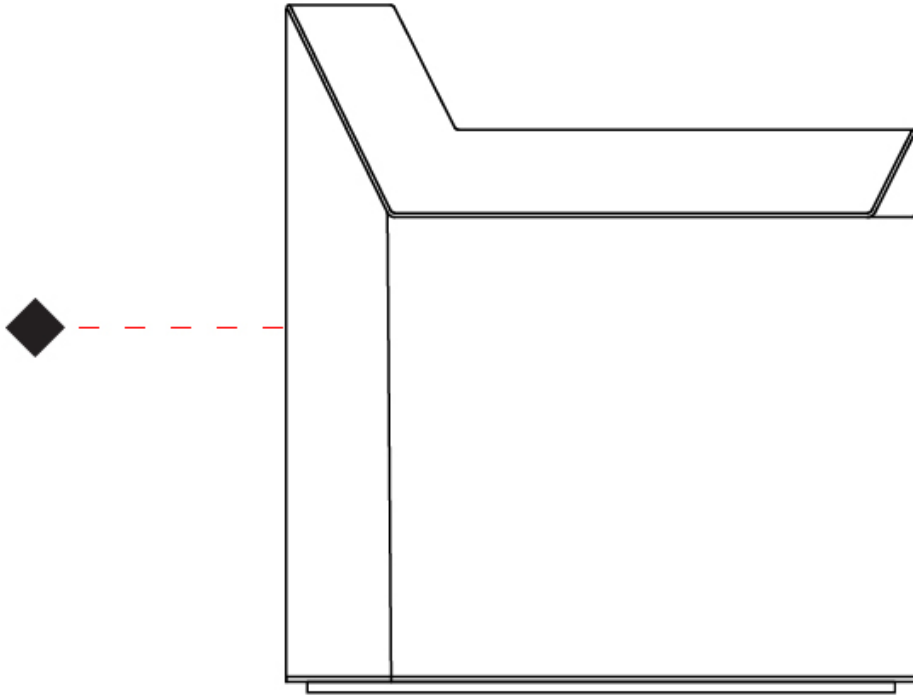

D54013-

PROJECT

TYPE

SPECIFIER

QUANTITY

DATE

D