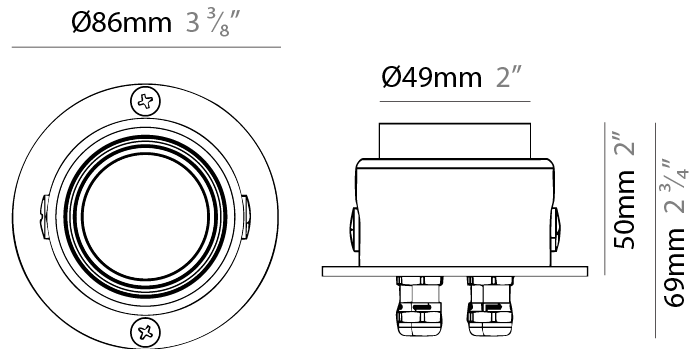

PROJECT	
TYPE	
SPECIFIER	
QUANTITY	
DATE	

POINT RECESSED

E15R002-

base number

1. To build a product code in our configurator select the specify button on the base model # product page
2. To build a manual product code on this datasheet choose from the options listed below in blue font and add the suffix to the base model #

GENERAL

Series: Point
Partner: Diamante
Division: Exterior
Installation: Recessed
Product Type: Marker
Mounting Location: Wall
Light Distribution: Direct

PHYSICAL

Shape: Round
Diameter (mm): 86
Diameter (in): 3 3/8
Depth (mm): 69
Depth (in): 2 11/16
Weight (kg): 0.29
Diffuser: PMMA - Opal
Fixture Finish: ANB
Fixture Material: Aluminum Alloy
Cable Details: Signal Cable length 0,25m

ELECTRICAL

Lamp Type: LED
Input Wattage (W): 4.5
Dimming: Non-Dimmable
Driver Included: Yes
Driver Location: Remote
Driver Type: Constant Voltage - Universal
Driver Class: Class 2
Input Voltage (V): 120 - 277
Output Voltage (V): 48
Upon Request: DMX

LED

Number of LEDs: 24
Color Temperature (°K): RGBW
Max. Delivered Lumen (lm): 165
Nominal Lumen (lm): 265
CRI: >80 CRI
Lamp Life (hrs): 50000

OPTICAL

Beam Angle: 120

RATINGS AND CERTIFICATIONS

Certified By: Certified for North American Standards
IP rating: IP67
IK Rating: IK08