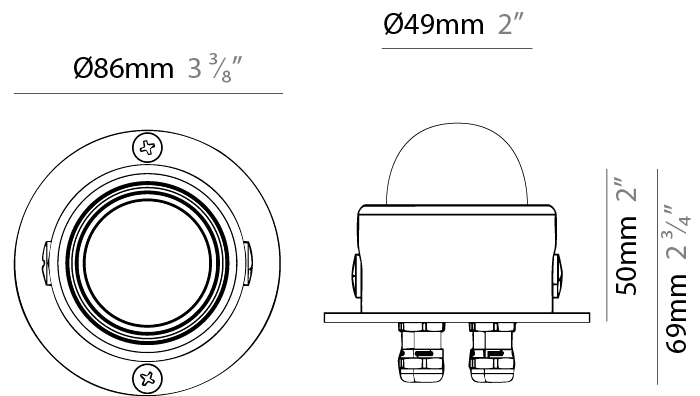

PROJECT	
TYPE	
SPECIFIER	
QUANTITY	
DATE	

POINT RECESSED

E15R003-

base number

1. To build a product code in our configurator select the specify button on the base model # product page
2. To build a manual product code on this datasheet choose from the options listed below in blue font and add the suffix to the base model #

GENERAL

Series: Point
Partner: Diamante
Division: Exterior
Installation: Recessed
Product Type: Marker
Mounting Location: Wall
Light Distribution: Direct

PHYSICAL

Shape: Round
Diameter (mm): 86
Diameter (in): 3 3/8
Depth (mm): 87
Depth (in): 3 7/16
Weight (kg): 0.29
Diffuser: PMMA - Opal
Fixture Finish: ANB
Fixture Material: Aluminum Alloy
Cable Details: Signal Cable length 0,25m

ELECTRICAL

Lamp Type: LED
Input Wattage (W): 4.5
Dimming: Non-Dimmable
Driver Included: Yes
Driver Location: Remote
Driver Type: Constant Voltage - Universal
Driver Class: Class 2
Input Voltage (V): 120 - 277
Output Voltage (V): 48
Upon Request: DMX

LED

Number of LEDs: 24
Color Temperature (°K): RGBW
Max. Delivered Lumen (lm): 165
Nominal Lumen (lm): 265
CRI: >80 CRI
Lamp Life (hrs): 50000

OPTICAL

Beam Angle: 120

RATINGS AND CERTIFICATIONS

Certified By: Certified for North American Standards
IP rating: IP67
IK Rating: IK08