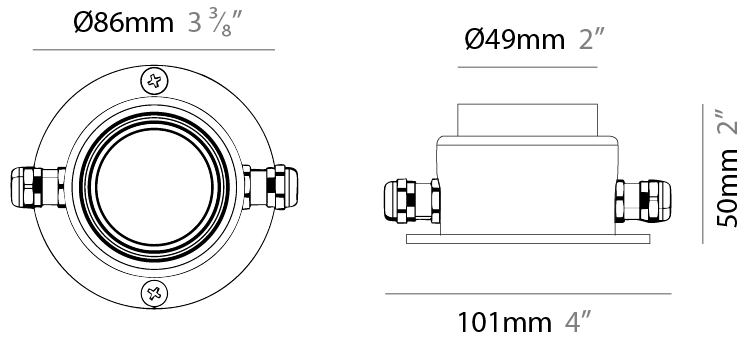

POINT SURFACE

E15W015-

base number

1. To build a product code in our configurator select the specify button on the base model # product page
2. To build a manual product code on this datasheet choose from the options listed below in blue font and add the suffix to the base model #

GENERAL

Series: Point
Partner: Diamante
Division: Exterior
Installation: Surface
Product Type: Marker
Mounting Location: Wall
Light Distribution: Direct

PHYSICAL

Shape: Round
Diameter (mm): 86
Diameter (in): 3 3/8
Width (mm): 101
Width (in): 4
Depth (mm): 50
Depth (in): 1 15/16
Weight (kg): 0.29
Diffuser: PMMA - Opal
Fixture Finish: ANB
Fixture Material: Aluminum Alloy
Cable Details: Signal Cable length 0,25m

ELECTRICAL

Lamp Type: LED
Input Wattage (W): 4.5
Dimming: Non-Dimmable
Driver Included: No
Driver Location: Remote
Driver Type: Constant Voltage - Universal
Driver Class: Class 2
Input Voltage (V): 120 - 277
Output Voltage (V): 48
Upon Request: DMX

LED

Number of LEDs: 24
Color Temperature (°K): RGBW
Max. Delivered Lumen (lm): 165
Nominal Lumen (lm): 265
CRI: >80 CRI
Lamp Life (hrs): 50000

OPTICAL

Beam Angle: 120

RATINGS AND CERTIFICATIONS

Certified By: Certified for North American Standards
IP rating: IP67
IK Rating: IK08