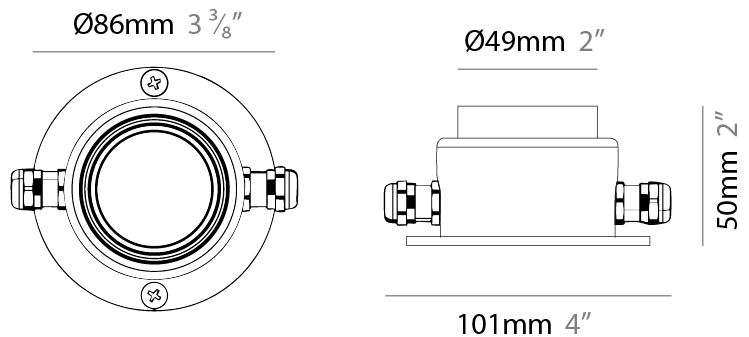

GENERAL

Series: Point
 Partner: Diamante
 Division: Exterior
 Installation: Recessed
 Product Type: Marker
 Mounting Location: Wall
 Light Distribution: Direct

PHYSICAL

Shape: Round
 Diameter (mm): 86
 Diameter (in): 3 3/8
 Depth (mm): 69
 Depth (in): 2 11/16
 Weight (kg): 0.29
 Diffuser: PMMA - Opal
 Fixture Finish: ANB
 Fixture Material: Aluminum Alloy
 Cable Details: Signal Cable length 0,25m

GENERAL

Series: Point
 Partner: Diamante
 Division: Exterior
 Installation: Recessed
 Product Type: Marker
 Mounting Location: Wall
 Light Distribution: Direct

PHYSICAL

Shape: Round
 Diameter (mm): 86
 Diameter (in): 3 3/8
 Depth (mm): 87
 Depth (in): 3 7/16
 Weight (kg): 0.29
 Diffuser: PMMA - Opal
 Fixture Finish: ANB
 Fixture Material: Aluminum Alloy
 Cable Details: Signal Cable length 0,25m

GENERAL

Series: Point
 Partner: Diamante
 Division: Exterior
 Installation: Surface
 Product Type: Marker
 Mounting Location: Wall
 Light Distribution: Direct

PHYSICAL

Shape: Round
 Diameter (mm): 86
 Diameter (in): 3 3/8
 Width (mm): 101
 Width (in): 4
 Depth (mm): 50
 Depth (in): 1 15/16
 Weight (kg): 0.29
 Diffuser: PMMA - Opal
 Fixture Finish: ANB
 Fixture Material: Aluminum Alloy
 Cable Details: Signal Cable length 0,25m

LED

Number of LEDs: 24
 Color Temperature (°K): RGBW
 Max. Delivered Lumen (lm): 165
 Nominal Lumen (lm): 265
 CRI: >80 CRI
 Lamp Life (hrs): 50000

OPTICAL

Beam Angle: 120

RATINGS AND CERTIFICATIONS

Certified By: Certified for North American Standards
 IP rating: IP67
 IK Rating: IK08