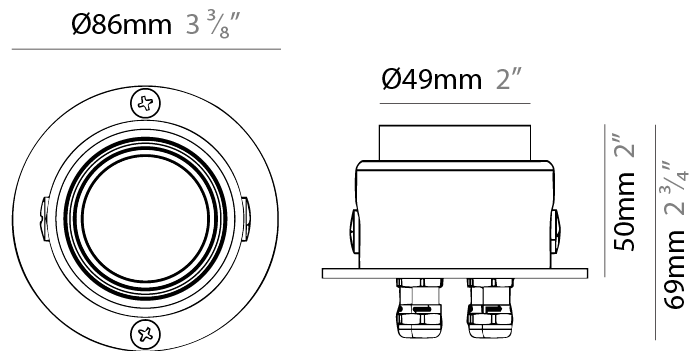

GENERAL

Series: Point
 Partner: Diamante
 Division: Exterior
 Installation: Recessed
 Product Type: Marker
 Mounting Location: Wall
 Light Distribution: Direct

PHYSICAL

Shape: Round
 Diameter (mm): 86
 Diameter (in): 3 3/8
 Depth (mm): 69
 Depth (in): 2 11/16
 Weight (kg): 0.29
 Diffuser: PMMA - Opal
 Fixture Finish: ANB
 Fixture Material: Aluminum Alloy
 Cable Details: Signal Cable length 0,25m

LED

Number of LEDs: 24
 Color Temperature (°K): RGBW
 Max. Delivered Lumen (lm): 165
 Nominal Lumen (lm): 265
 CRI: >80 CRI
 Lamp Life (hrs): 50000

OPTICAL

Beam Angle: 120

RATINGS AND CERTIFICATIONS

Certified By: Certified for North American Standards
 IP rating: IP67
 IK Rating: IK08

GENERAL

Series: Point
 Partner: Diamante
 Division: Exterior
 Installation: Recessed
 Product Type: Marker
 Mounting Location: Wall
 Light Distribution: Direct

PHYSICAL

Shape: Round
 Diameter (mm): 86
 Diameter (in): 3 3/8
 Depth (mm): 87
 Depth (in): 3 7/16
 Weight (kg): 0.29
 Diffuser: PMMA - Opal
 Fixture Finish: ANB
 Fixture Material: Aluminum Alloy
 Cable Details: Signal Cable length 0,25m

GENERAL

Series: Point
 Partner: Diamante
 Division: Exterior
 Installation: Surface
 Product Type: Marker
 Mounting Location: Wall
 Light Distribution: Direct

PHYSICAL

Shape: Round
 Diameter (mm): 86
 Diameter (in): 3 3/8
 Width (mm): 101
 Width (in): 4
 Depth (mm): 50
 Depth (in): 1 15/16
 Weight (kg): 0.29
 Diffuser: PMMA - Opal
 Fixture Finish: ANB
 Fixture Material: Aluminum Alloy
 Cable Details: Signal Cable length 0,25m