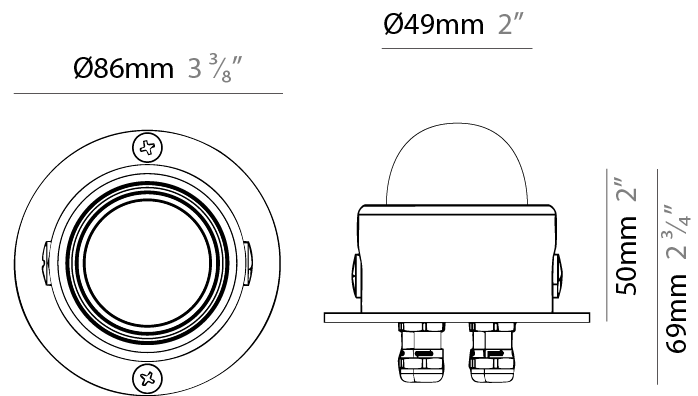

PROJECT
TYPE
SPECIFIER
QUANTITY
DATE

POINT RECESSED

E15R003-

base number

1. To build a product code in our configurator select the specify button on the base model # product page
2. To build a manual product code on this datasheet choose from the options listed below in blue font and add the suffix to the base model #

GENERAL

Series: Point
Partner: Diamante
Division: Exterior
Installation: Recessed
Product Type: Marker
Mounting Location: Wall
Light Distribution: Direct

PHYSICAL

Shape: Round
Diameter (mm): 86
Diameter (in): 3 3/8
Depth (mm): 87
Depth (in): 3 7/16
Weight (kg): 0.29
Diffuser: PMMA - Opal
Fixture Finish: ANB
Fixture Material: Aluminum Alloy
Cable Details: Signal Cable length 0,25m

ELECTRICAL

Lamp Type: LED
Input Wattage (W): 4.5
Dimming: Non-Dimmable
Driver Included: Yes
Driver Location: Remote
Driver Type: Constant Voltage - Universal
Driver Class: Class 2
Input Voltage (V): 120 - 277
Output Voltage (V): 48
Upon Request: DMX

LED

Number of LEDs: 24
Color Temperature (°K): RGBW
Max. Delivered Lumen (lm): 165
Nominal Lumen (lm): 265
CRI: >80 CRI
Lamp Life (hrs): 50000

OPTICAL

Beam Angle: 120

RATINGS AND CERTIFICATIONS

Certified By: Certified for North American Standards
IP rating: IP67
IK Rating: IK08