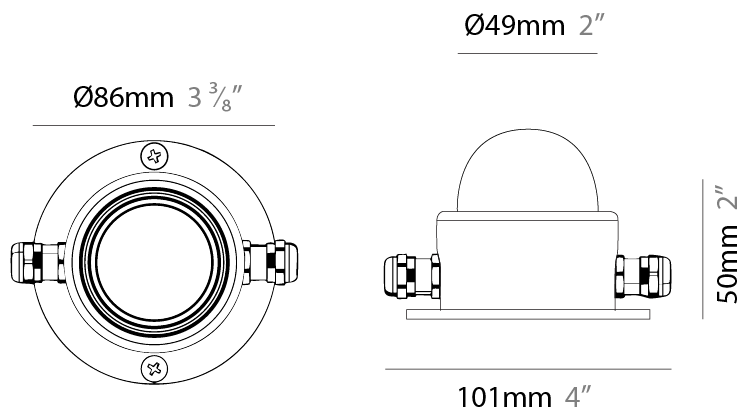

GENERAL

Series: Point
 Partner: Diamante
 Division: Exterior
 Installation: Recessed
 Product Type: Marker
 Mounting Location: Wall
 Light Distribution: Direct

PHYSICAL

Shape: Round
 Diameter (mm): 86
 Diameter (in): 3 3/8
 Depth (mm): 69
 Depth (in): 2 11/16
 Weight (kg): 0.29
 Diffuser: PMMA - Opal
 Fixture Finish: ANB
 Fixture Material: Aluminum Alloy
 Cable Details: Signal Cable length 0,25m

GENERAL

Series: Point
 Partner: Diamante
 Division: Exterior
 Installation: Recessed
 Product Type: Marker
 Mounting Location: Wall
 Light Distribution: Direct

PHYSICAL

Shape: Round
 Diameter (mm): 86
 Diameter (in): 3 3/8
 Depth (mm): 87
 Depth (in): 3 7/16
 Weight (kg): 0.29
 Diffuser: PMMA - Opal
 Fixture Finish: ANB
 Fixture Material: Aluminum Alloy
 Cable Details: Signal Cable length 0,25m

GENERAL

Series: Point
 Partner: Diamante
 Division: Exterior
 Installation: Surface
 Product Type: Marker
 Mounting Location: Wall
 Light Distribution: Direct

PHYSICAL

Shape: Round
 Diameter (mm): 68
 Diameter (in): 2 ¹¹/₁₆
 Width (mm): 75
 Width (in): 2 ¹⁵/₁₆
 Depth (mm): 117
 Depth (in): 4 ⁵/₈
 Weight (kg): 0.29
 Diffuser: PMMA - Opal
 Fixture Finish: ANB
 Fixture Material: Aluminum Alloy
 Cable Details: Signal Cable length 0,25m

LED

Number of LEDs: 24
 Color Temperature (°K): RGBW
 Max. Delivered Lumen (lm): 165
 Nominal Lumen (lm): 265
 CRI: >80 CRI
 Lamp Life (hrs): 50000

OPTICAL

Beam Angle: 120

RATINGS AND CERTIFICATIONS

Certified By: Certified for North American Standards
 IP rating: IP67
 IK Rating: IK08