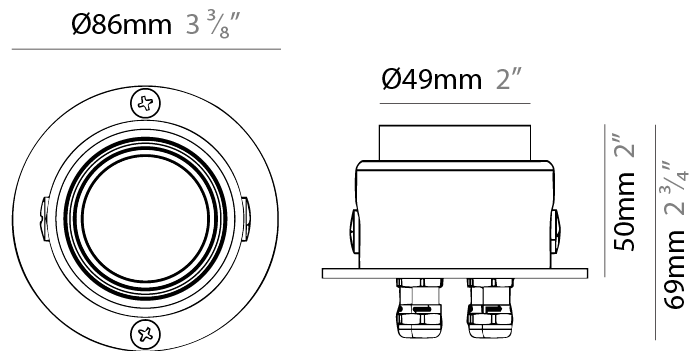

GENERAL

Series: Point
 Partner: Diamante
 Division: Exterior
 Installation: Recessed
 Product Type: Marker
 Mounting Location: Wall
 Light Distribution: Direct

PHYSICAL

Shape: Round
 Diameter (mm): 86
 Diameter (in): 3 3/8
 Depth (mm): 69
 Depth (in): 2 11/16
 Weight (kg): 0.29
 Diffuser: PMMA - Opal
 Fixture Finish: ANB
 Fixture Material: Aluminum Alloy
 Cable Details: Signal Cable length 0,25m

LED

Number of LEDs: 24
 Color Temperature (°K): RGBW
 Max. Delivered Lumen (lm): 165
 Nominal Lumen (lm): 265
 CRI: >80 CRI
 Lamp Life (hrs): 50000

OPTICAL

Beam Angle: 120

RATINGS AND CERTIFICATIONS

Certified By: Certified for North American Standards
 IP rating: IP67
 IK Rating: IK08

GENERAL

Series: Point
 Partner: Diamante
 Division: Exterior
 Installation: Recessed
 Product Type: Marker
 Mounting Location: Wall
 Light Distribution: Direct

PHYSICAL

Shape: Round
 Diameter (mm): 86
 Diameter (in): 3 3/8
 Depth (mm): 87
 Depth (in): 3 7/16
 Weight (kg): 0.29
 Diffuser: PMMA - Opal
 Fixture Finish: ANB
 Fixture Material: Aluminum Alloy
 Cable Details: Signal Cable length 0,25m

GENERAL

Series: Point
 Partner: Diamante
 Division: Exterior
 Installation: Surface
 Product Type: Marker
 Mounting Location: Wall
 Light Distribution: Direct

PHYSICAL

Shape: Round
 Diameter (mm): 68
 Diameter (in): 2 ¹¹/₁₆
 Width (mm): 75
 Width (in): 2 ¹⁵/₁₆
 Depth (mm): 117
 Depth (in): 4 ⁵/₈
 Weight (kg): 0.29
 Diffuser: PMMA - Opal
 Fixture Finish: ANB
 Fixture Material: Aluminum Alloy
 Cable Details: Signal Cable length 0,25m