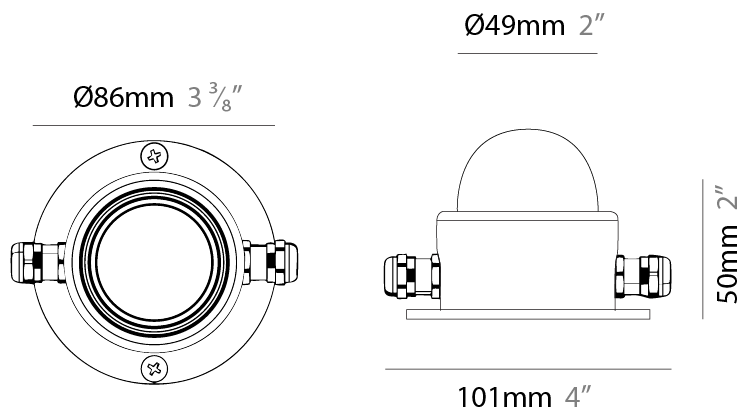

PROJECT	_____
TYPE	_____
SPECIFIER	_____
QUANTITY	_____
DATE	_____

POINT SURFACE

E15W016-

base number

1. To build a product code in our configurator select the specify button on the base model # product page
2. To build a manual product code on this datasheet choose from the options listed below in blue font and add the suffix to the base model #

GENERAL

Series: Point
Partner: Diamante
Division: Exterior
Installation: Surface
Product Type: Marker
Mounting Location: Wall
Light Distribution: Direct

PHYSICAL

Shape: Round
Diameter (mm): 68
Diameter (in): 2 ¹¹/₁₆
Width (mm): 75
Width (in): 2 ¹⁵/₁₆
Depth (mm): 117
Depth (in): 4 ⁵/₈
Weight (kg): 0.29
Diffuser: PMMA - Opal
Fixture Finish: ANB
Fixture Material: Aluminum Alloy
Cable Details: Signal Cable length 0,25m

ELECTRICAL

Lamp Type: LED
Input Wattage (W): 4.5
Dimming: Non-Dimmable
Driver Included: Yes
Driver Location: Remote
Driver Type: Constant Voltage - Universal
Driver Class: Class 2
Input Voltage (V): 120 - 277
Output Voltage (V): 48
Upon Request: DMX

LED

Number of LEDs: 24
Color Temperature (°K): RGBW
Max. Delivered Lumen (lm): 165
Nominal Lumen (lm): 265
CRI: >80 CRI
Lamp Life (hrs): 50000

OPTICAL

Beam Angle: 120

RATINGS AND CERTIFICATIONS

Certified By: Certified for North American Standards
IP rating: IP67
IK Rating: IK08