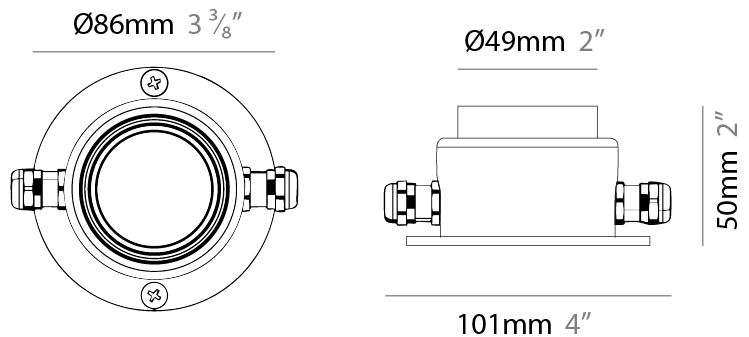

POINT SURFACE

E15W015-

base number

1. To build a product code in our configurator select the specify button on the base model # product page
2. To build a manual product code on this datasheet choose from the options listed below in blue font and add the suffix to the base model #

GENERAL

Series: Point
Partner: Diamante
Division: Exterior
Installation: Surface
Product Type: Marker
Mounting Location: Wall
Light Distribution: Direct

PHYSICAL

Shape: Round
Diameter (mm): 86
Diameter (in): 3 3/8
Width (mm): 101
Width (in): 4
Depth (mm): 50
Depth (in): 1 15/16
Weight (kg): 0.29
Diffuser: PMMA - Opal
Fixture Finish: ANB
Fixture Material: Aluminum Alloy
Cable Details: Signal Cable length 0,25m

ELECTRICAL

Lamp Type: LED
Input Wattage (W): 4.5
Dimming: Non-Dimmable
Driver Included: No
Driver Location: Remote
Driver Type: Constant Voltage - Universal
Driver Class: Class 2
Input Voltage (V): 120 - 277
Output Voltage (V): 48
Upon Request: DMX

LED

Number of LEDs: 24
Color Temperature (°K): RGBW
Max. Delivered Lumen (lm): 165
Nominal Lumen (lm): 265
CRI: >80 CRI
Lamp Life (hrs): 50000

OPTICAL

Beam Angle: 120

RATINGS AND CERTIFICATIONS

Certified By: Certified for North American Standards
IP rating: IP67
IK Rating: IK08