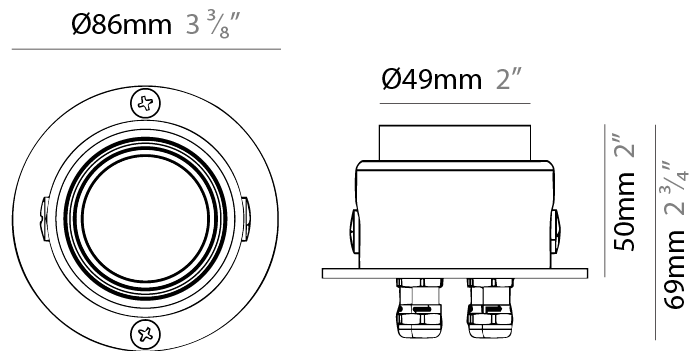

PROJECT	
TYPE	
SPECIFIER	
QUANTITY	
DATE	

POINT RECESSED

E15R002-

base number

1. To build a product code in our configurator select the specify button on the base model # product page
2. To build a manual product code on this datasheet choose from the options listed below in blue font and add the suffix to the base model #

GENERAL

Series: Point
Partner: Diamante
Division: Exterior
Installation: Recessed
Product Type: Marker
Mounting Location: Wall
Light Distribution: Direct

PHYSICAL

Shape: Round
Diameter (mm): 86
Diameter (in): 3 3/8
Depth (mm): 69
Depth (in): 2 11/16
Weight (kg): 0.29
Diffuser: PMMA - Opal
Fixture Finish: ANB
Fixture Material: Aluminum Alloy
Cable Details: Signal Cable length 0,25m

ELECTRICAL

Lamp Type: LED
Input Wattage (W): 4.5
Dimming: Non-Dimmable
Driver Included: Yes
Driver Location: Remote
Driver Type: Constant Voltage - Universal
Driver Class: Class 2
Input Voltage (V): 120 - 277
Output Voltage (V): 48
Upon Request: DMX

LED

Number of LEDs: 24
Color Temperature (°K): RGBW
Max. Delivered Lumen (lm): 165
Nominal Lumen (lm): 265
CRI: >80 CRI
Lamp Life (hrs): 50000

OPTICAL

Beam Angle: 120

RATINGS AND CERTIFICATIONS

Certified By: Certified for North American Standards
IP rating: IP67
IK Rating: IK08