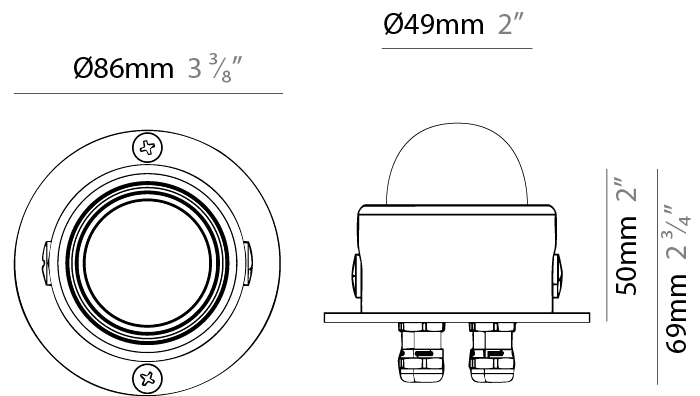

PROJECT	_____
TYPE	_____
SPECIFIER	_____
QUANTITY	_____
DATE	_____

POINT RECESSED

E15R003-

base number

1. To build a product code in our configurator select the specify button on the base model # product page
2. To build a manual product code on this datasheet choose from the options listed below in blue font and add the suffix to the base model #

GENERAL

Series: Point
Partner: Diamante
Division: Exterior
Installation: Recessed
Product Type: Marker
Mounting Location: Wall
Light Distribution: Direct

PHYSICAL

Shape: Round
Diameter (mm): 86
Diameter (in): 3 3/8
Depth (mm): 87
Depth (in): 3 7/16
Weight (kg): 0.29
Diffuser: PMMA - Opal
Fixture Finish: ANB
Fixture Material: Aluminum Alloy
Cable Details: Signal Cable length 0,25m

ELECTRICAL

Lamp Type: LED
Input Wattage (W): 4.5
Dimming: Non-Dimmable
Driver Included: Yes
Driver Location: Remote
Driver Type: Constant Voltage - Universal
Driver Class: Class 2
Input Voltage (V): 120 - 277
Output Voltage (V): 48
Upon Request: DMX

LED

Number of LEDs: 24
Color Temperature (°K): RGBW
Max. Delivered Lumen (lm): 165
Nominal Lumen (lm): 265
CRI: >80 CRI
Lamp Life (hrs): 50000

OPTICAL

Beam Angle: 120

RATINGS AND CERTIFICATIONS

Certified By: Certified for North American Standards
IP rating: IP67
IK Rating: IK08