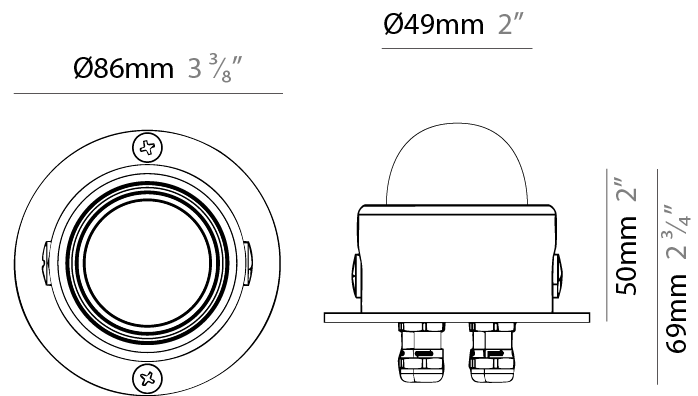

PROJECT	
TYPE	
SPECIFIER	
QUANTITY	
DATE	

POINT RECESSED

E15R003-

base number

1. To build a product code in our configurator select the specify button on the base model # product page
2. To build a manual product code on this datasheet choose from the options listed below in blue font and add the suffix to the base model #

GENERAL

Series: Point
Partner: Diamante
Division: Exterior
Installation: Recessed
Product Type: Marker
Mounting Location: Wall
Light Distribution: Direct

PHYSICAL

Shape: Round
Diameter (mm): 86
Diameter (in): 3 3/8
Depth (mm): 87
Depth (in): 3 7/16
Weight (kg): 0.29
Diffuser: PMMA - Opal
Fixture Finish: ANB
Fixture Material: Aluminum Alloy
Cable Details: Signal Cable length 0,25m

ELECTRICAL

Lamp Type: LED
Input Wattage (W): 4.5
Dimming: Non-Dimmable
Driver Included: Yes
Driver Location: Remote
Driver Type: Constant Voltage - Universal
Driver Class: Class 2
Input Voltage (V): 120 - 277
Output Voltage (V): 48
Upon Request: DMX

LED

Number of LEDs: 24
Color Temperature (°K): RGBW
Max. Delivered Lumen (lm): 165
Nominal Lumen (lm): 265
CRI: >80 CRI
Lamp Life (hrs): 50000

OPTICAL

Beam Angle: 120

RATINGS AND CERTIFICATIONS

Certified By: Certified for North American Standards
IP rating: IP67
IK Rating: IK08