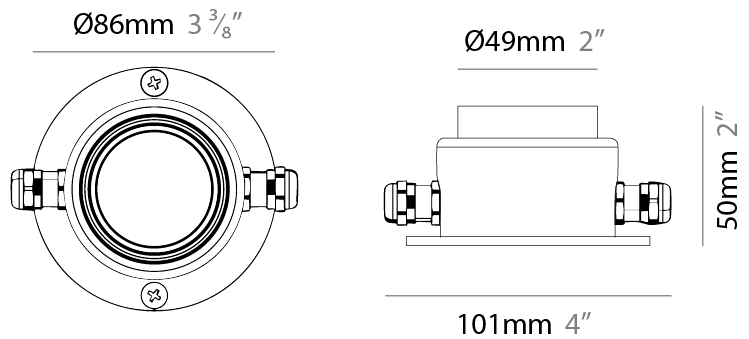

PROJECT	
TYPE	
SPECIFIER	
QUANTITY	
DATE	

POINT SURFACE

E15W015-

base number

1. To build a product code in our configurator select the specify button on the base model # product page
2. To build a manual product code on this datasheet choose from the options listed below in blue font and add the suffix to the base model #

GENERAL

Series: Point
Partner: Diamante
Division: Exterior
Installation: Surface
Product Type: Marker
Mounting Location: Wall
Light Distribution: Direct

PHYSICAL

Shape: Round
Diameter (mm): 86
Diameter (in): 3 3/8
Width (mm): 101
Width (in): 4
Depth (mm): 50
Depth (in): 1 15/16
Weight (kg): 0.29
Diffuser: PMMA - Opal
Fixture Finish: ANB
Fixture Material: Aluminum Alloy
Cable Details: Signal Cable length 0,25m

ELECTRICAL

Lamp Type: LED
Input Wattage (W): 4.5
Dimming: Non-Dimmable
Driver Included: No
Driver Location: Remote
Driver Type: Constant Voltage - Universal
Driver Class: Class 2
Input Voltage (V): 120 - 277
Output Voltage (V): 48
Upon Request: DMX

LED

Number of LEDs: 24
Color Temperature (°K): RGBW
Max. Delivered Lumen (lm): 165
Nominal Lumen (lm): 265
CRI: >80 CRI
Lamp Life (hrs): 50000

OPTICAL

Beam Angle: 120

RATINGS AND CERTIFICATIONS

Certified By: Certified for North American Standards
IP rating: IP67
IK Rating: IK08