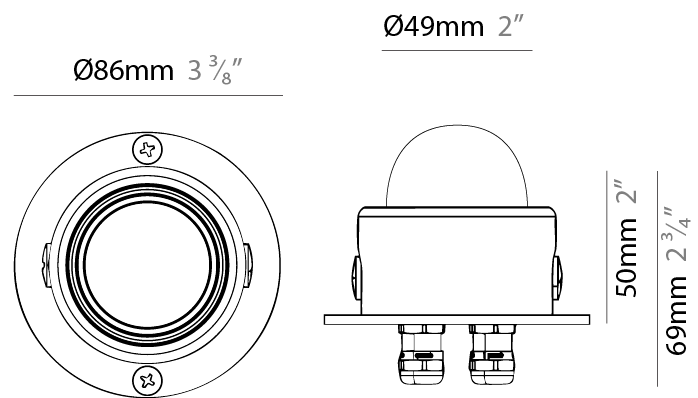

PROJECT	
TYPE	
SPECIFIER	
QUANTITY	
DATE	

POINT RECESSED

E15R003-

base number

1. To build a product code in our configurator select the specify button on the base model # product page
2. To build a manual product code on this datasheet choose from the options listed below in blue font and add the suffix to the base model #

GENERAL

Series: Point
Partner: Diamante
Division: Exterior
Installation: Recessed
Product Type: Marker
Mounting Location: Wall
Light Distribution: Direct

PHYSICAL

Shape: Round
Diameter (mm): 86
Diameter (in): 3 3/8
Depth (mm): 87
Depth (in): 3 7/16
Weight (kg): 0.29
Diffuser: PMMA - Opal
Fixture Finish: ANB
Fixture Material: Aluminum Alloy
Cable Details: Signal Cable length 0,25m

ELECTRICAL

Lamp Type: LED
Input Wattage (W): 4.5
Dimming: Non-Dimmable
Driver Included: Yes
Driver Location: Remote
Driver Type: Constant Voltage - Universal
Driver Class: Class 2
Input Voltage (V): 120 - 277
Output Voltage (V): 48
Upon Request: DMX

LED

Number of LEDs: 24
Color Temperature (°K): RGBW
Max. Delivered Lumen (lm): 165
Nominal Lumen (lm): 265
CRI: >80 CRI
Lamp Life (hrs): 50000

OPTICAL

Beam Angle: 120

RATINGS AND CERTIFICATIONS

Certified By: Certified for North American Standards
IP rating: IP67
IK Rating: IK08