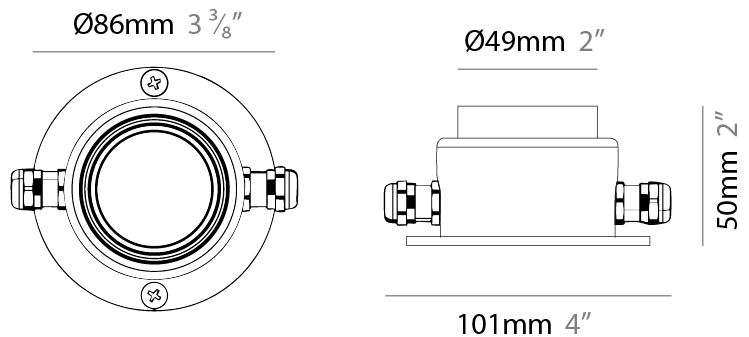

PROJECT	
TYPE	
SPECIFIER	
QUANTITY	
DATE	

POINT SURFACE

E15W015-

base number

1. To build a product code in our configurator select the specify button on the base model # product page
2. To build a manual product code on this datasheet choose from the options listed below in blue font and add the suffix to the base model #

GENERAL

Series: Point
Partner: Diamante
Division: Exterior
Installation: Surface
Product Type: Marker
Mounting Location: Wall
Light Distribution: Direct

PHYSICAL

Shape: Round
Diameter (mm): 86
Diameter (in): 3 3/8
Width (mm): 101
Width (in): 4
Depth (mm): 50
Depth (in): 1 15/16
Weight (kg): 0.29
Diffuser: PMMA - Opal
Fixture Finish: ANB
Fixture Material: Aluminum Alloy
Cable Details: Signal Cable length 0,25m

ELECTRICAL

Lamp Type: LED
Input Wattage (W): 4.5
Dimming: Non-Dimmable
Driver Included: No
Driver Location: Remote
Driver Type: Constant Voltage - Universal
Driver Class: Class 2
Input Voltage (V): 120 - 277
Output Voltage (V): 48
Upon Request: DMX

LED

Number of LEDs: 24
Color Temperature (°K): RGBW
Max. Delivered Lumen (lm): 165
Nominal Lumen (lm): 265
CRI: >80 CRI
Lamp Life (hrs): 50000

OPTICAL

Beam Angle: 120

RATINGS AND CERTIFICATIONS

Certified By: Certified for North American Standards
IP rating: IP67
IK Rating: IK08