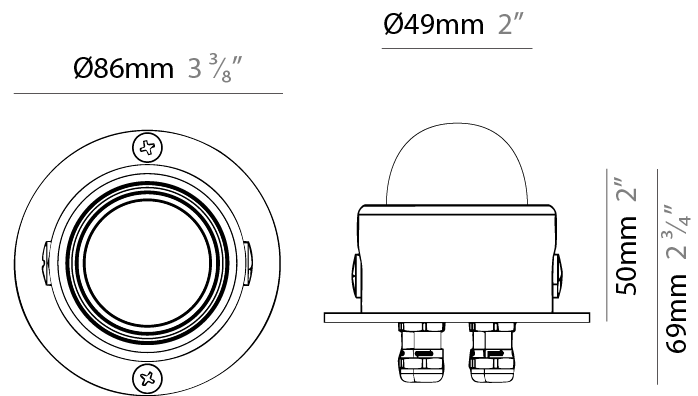

PROJECT	
TYPE	
SPECIFIER	
QUANTITY	
DATE	

POINT RECESSED

E15R003-

base number

1. To build a product code in our configurator select the specify button on the base model # product page
2. To build a manual product code on this datasheet choose from the options listed below in blue font and add the suffix to the base model #

GENERAL

Series: Point
Partner: Diamante
Division: Exterior
Installation: Recessed
Product Type: Marker
Mounting Location: Wall
Light Distribution: Direct

PHYSICAL

Shape: Round
Diameter (mm): 86
Diameter (in): 3 ³/₈
Depth (mm): 87
Depth (in): 3 ⁷/₁₆
Weight (kg): 0.29
Diffuser: PMMA - Opal
Fixture Finish: ANB
Fixture Material: Aluminum Alloy
Cable Details: Signal Cable length 0,25m

ELECTRICAL

Lamp Type: LED
Input Wattage (W): 4.5
Dimming: Non-Dimmable
Driver Included: Yes
Driver Location: Remote
Driver Type: Constant Voltage - Universal
Driver Class: Class 2
Input Voltage (V): 120 - 277
Output Voltage (V): 48
Upon Request: DMX

LED

Number of LEDs: 24
Color Temperature (°K): RGBW
Max. Delivered Lumen (lm): 165
Nominal Lumen (lm): 265
CRI: >80 CRI
Lamp Life (hrs): 50000

OPTICAL

Beam Angle: 120

RATINGS AND CERTIFICATIONS

Certified By: Certified for North American Standards
IP rating: IP67
IK Rating: IK08