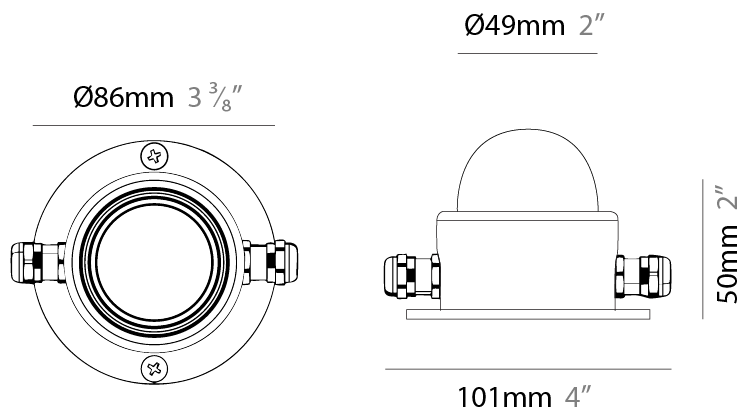

PROJECT
TYPE
SPECIFIER
QUANTITY
DATE

POINT SURFACE

E15W016-

base number

1. To build a product code in our configurator select the specify button on the base model # product page
2. To build a manual product code on this datasheet choose from the options listed below in blue font and add the suffix to the base model #

GENERAL

Series: Point
Partner: Diamante
Division: Exterior
Installation: Surface
Product Type: Marker
Mounting Location: Wall
Light Distribution: Direct

PHYSICAL

Shape: Round
Diameter (mm): 68
Diameter (in): 2 ¹¹/₁₆
Width (mm): 75
Width (in): 2 ¹⁵/₁₆
Depth (mm): 117
Depth (in): 4 ⁵/₈
Weight (kg): 0.29
Diffuser: PMMA - Opal
Fixture Finish: ANB
Fixture Material: Aluminum Alloy
Cable Details: Signal Cable length 0,25m

ELECTRICAL

Lamp Type: LED
Input Wattage (W): 4.5
Dimming: Non-Dimmable
Driver Included: Yes
Driver Location: Remote
Driver Type: Constant Voltage - Universal
Driver Class: Class 2
Input Voltage (V): 120 - 277
Output Voltage (V): 48
Upon Request: DMX

LED

Number of LEDs: 24
Color Temperature (°K): RGBW
Max. Delivered Lumen (lm): 165
Nominal Lumen (lm): 265
CRI: >80 CRI
Lamp Life (hrs): 50000

OPTICAL

Beam Angle: 120

RATINGS AND CERTIFICATIONS

Certified By: Certified for North American Standards
IP rating: IP67
IK Rating: IK08