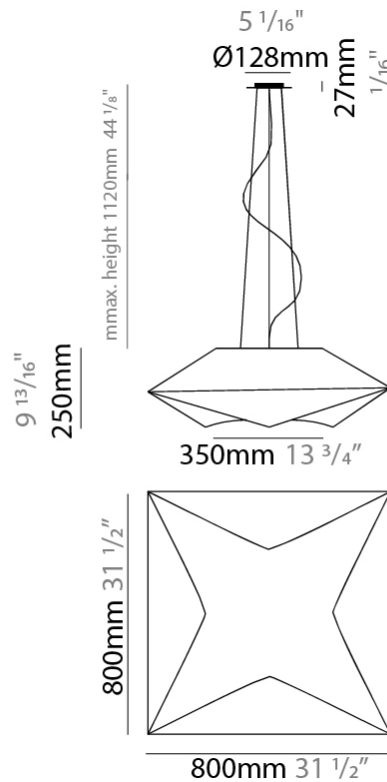

POLARIS SUSPENSION

D111072-277V

base number

1. To build a product code in our configurator select the specify button on the base model # product page
2. To build a manual product code on this datasheet choose from the options listed below in blue font and add the suffix to the base model #

GENERAL

Series: Polaris
Brand: Ole
Division: Design
Mounting Type: Suspension
Mounting Location: Ceiling
Subcategory: Ambient

PHYSICAL

Shape: Abstract
Length (mm): 800
Length (in): 31 1/2
Width (mm): 800
Width (in): 31 1/2
Height (mm): 250
Height (in): 9 13/16
Max. Overall Height (mm): 1370
Max. Overall Height (in): 53 7/8
Light Distribution: Omnidirectional
Weight (kg): 4.8
Weight (lbs): 10.56
Diffuser: Elastic Fabric - Optical White
Fixture Finish: WHI
Fixture Material: Metal / Elastic Fabric
Cable Details: 2000mm Cable

ELECTRICAL

Number of Lamps: 4
Lamp Type: LED Retrofit
Lamp Shape: A19
Bulb Included: Bulb Not Included
Max. Wattage Per Lamp (W): 15
Lamp Base: E26
Input Voltage (V): 120
Upon Request: 277Vac / GU24

LED

OPTICAL

RATINGS AND CERTIFICATIONS

Certified By: Certified for North American Standards
IP rating: IP20

PROJECT	
TYPE	
SPECIFIER	
QUANTITY	
DATE