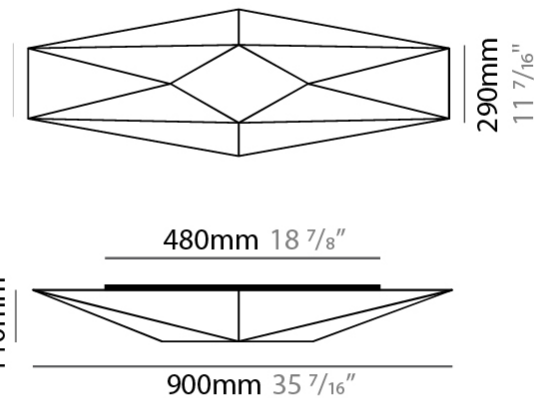

PROJECT	_____
TYPE	_____
SPECIFIER	_____
QUANTITY	_____
DATE	_____

POLARIS SURFACE

D113030- _____ - _____

base number   LED Dimming   Color Temperature

1. To build a product code in our configurator select the specify button on the base model # product page
2. To build a manual product code on this datasheet choose from the options listed below in blue font and add the suffix to the base model #

GENERAL

Series: Polaris
Brand: Ole
Division: Design
Mounting Type: Surface
Mounting Location: Wall
Subcategory: Ambient

PHYSICAL

Shape: Abstract
Length (mm): 900
Length (in): 35 7/16
Width (mm): 290
Width (in): 11 7/16
Height (mm): 110
Height (in): 4 5/16
Extension (mm): 110
Extension (in): 4 5/16
Light Distribution: Omnidirectional
Weight (kg): 2.1
Weight (lbs): 4.6
Diffuser: Elastic Fabric - Optical White
Fixture Finish: WHI
Fixture Material: Metal / Elastic Fabric

ELECTRICAL

Lamp Type: LED
Input Wattage (W): 15
Total Output Wattage (W): 12.4
[Dimming: Non-Dimmable / 0-10V Dimming](#)
Driver Included: Yes
Driver Location: Integrated
Driver Type: Constant Current - Universal
Driver Class: Class 2
Input Voltage (V): 120 - 277
Constant Current (MA): 700

LED

[Color Temperature (°K): 3000 / 4000](#)
Max. Delivered Lumen (lm): 1180 / 1235
CRI: >80 CRI
Lamp Life (hrs): 50000

OPTICAL

RATINGS AND CERTIFICATIONS

Certified By: Certified for North American Standards
IP rating: IP20