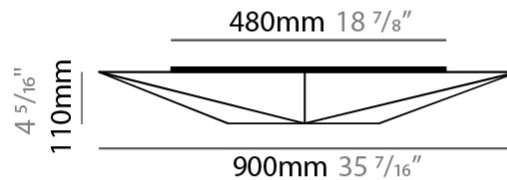

PROJECT	_____
TYPE	_____
SPECIFIER	_____
QUANTITY	_____
DATE	_____

POLARIS SURFACE

D113029

base number

1. To build a product code in our configurator select the specify button on the base model # product page
2. To build a manual product code on this datasheet choose from the options listed below in blue font and add the suffix to the base model #

GENERAL

Series: Polaris _____
Brand: Ole _____
Division: Design _____
Mounting Type: Surface _____
Mounting Location: Wall _____
Subcategory: Ambient _____

PHYSICAL

Shape: Abstract _____
Length (mm): 900 _____
Length (in): 35 7/16 _____
Width (mm): 290 _____
Width (in): 11 7/16 _____
Height (mm): 110 _____
Height (in): 4 5/16 _____
Extension (mm): 110 _____
Extension (in): 4 5/16 _____
Light Distribution: Omnidirectional _____
Weight (kg): 2 _____
Weight (lbs): 4.4 _____
Diffuser: Elastic Fabric - Optical White _____
Fixture Finish: WHI _____
Fixture Material: Metal / Elastic Fabric _____

ELECTRICAL

Number of Lamps: 2 _____
Lamp Type: LED Retrofit _____
Lamp Shape: A19 _____
Bulb Included: Bulb Not Included _____
Max. Wattage Per Lamp (W): 15 _____
Lamp Base: E26 _____
Input Voltage (V): 120 _____
Upon Request: 277Vac / GU24 _____

LED

OPTICAL

RATINGS AND CERTIFICATIONS

Certified By: Certified for North American Standards _____
IP rating: IP20 _____