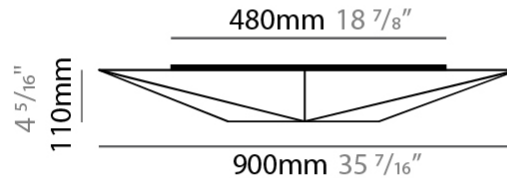

PROJECT	_____
TYPE	_____
SPECIFIER	_____
QUANTITY	_____
DATE	_____

POLARIS SURFACE

D113029

base number

1. To build a product code in our configurator select the specify button on the base model # product page
2. To build a manual product code on this datasheet choose from the options listed below in blue font and add the suffix to the base model #

GENERAL

Series: Polaris _____
Brand: Ole _____
Division: Design _____
Mounting Type: Surface _____
Mounting Location: Wall _____
Subcategory: Ambient _____

PHYSICAL

Shape: Abstract _____
Length (mm): 900 _____
Length (in): 35 7/16 _____
Width (mm): 290 _____
Width (in): 11 7/16 _____
Height (mm): 110 _____
Height (in): 4 5/16 _____
Extension (mm): 110 _____
Extension (in): 4 5/16 _____
Light Distribution: Omnidirectional _____
Weight (kg): 2 _____
Weight (lbs): 4.4 _____
Diffuser: Elastic Fabric - Optical White _____
Fixture Finish: WHI _____
Fixture Material: Metal / Elastic Fabric _____

ELECTRICAL

Number of Lamps: 2 _____
Lamp Type: LED Retrofit _____
Lamp Shape: A19 _____
Bulb Included: Bulb Not Included _____
Max. Wattage Per Lamp (W): 15 _____
Lamp Base: E26 _____
Input Voltage (V): 120 _____
Upon Request: 277Vac / GU24 _____

LED

OPTICAL

RATINGS AND CERTIFICATIONS

Certified By: Certified for North American Standards _____
IP rating: IP20 _____