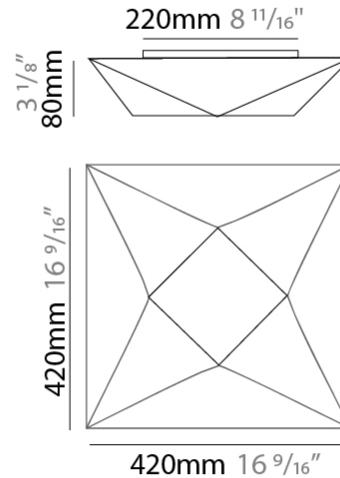

POLARIS SURFACE

D112022

base number

PROJECT

TYPE

SPECIFIER

QUANTITY

DATE

1. To build a product code in our configurator select the specify button on the base model # product page
2. To build a manual product code on this datasheet choose from the options listed below in blue font and add the suffix to the base model #

GENERAL

Series: Polaris
Brand: Ole
Division: Design
Mounting Type: Surface
Mounting Location: Wall / Ceiling
Subcategory: Ambient

PHYSICAL

Shape: Rectangle
Length (mm): 420
Length (in): 16 ⁹/₁₆"
Width (mm): 420
Width (in): 16 ⁹/₁₆"
Height (mm): 80
Height (in): 3 ¹/₈"
Light Distribution: Omnidirectional
Weight (kg): 2
Weight (lbs): 4.4
Diffuser: Elastic Fabric - Optical White Diffuser
Fixture Finish: WHI
Fixture Material: Metal / Elastic Fabric

ELECTRICAL

Number of Lamps: 2
Lamp Type: LED Retrofit
Lamp Shape: A19
Bulb Included: Bulb Not Included
Max. Wattage Per Lamp (W): 15
Lamp Base: E26
Input Voltage (V): 120
Upon Request: 277Vac / GU24

LED

OPTICAL

RATINGS AND CERTIFICATIONS

Certified By: Certified for North American Standards
IP rating: IP20