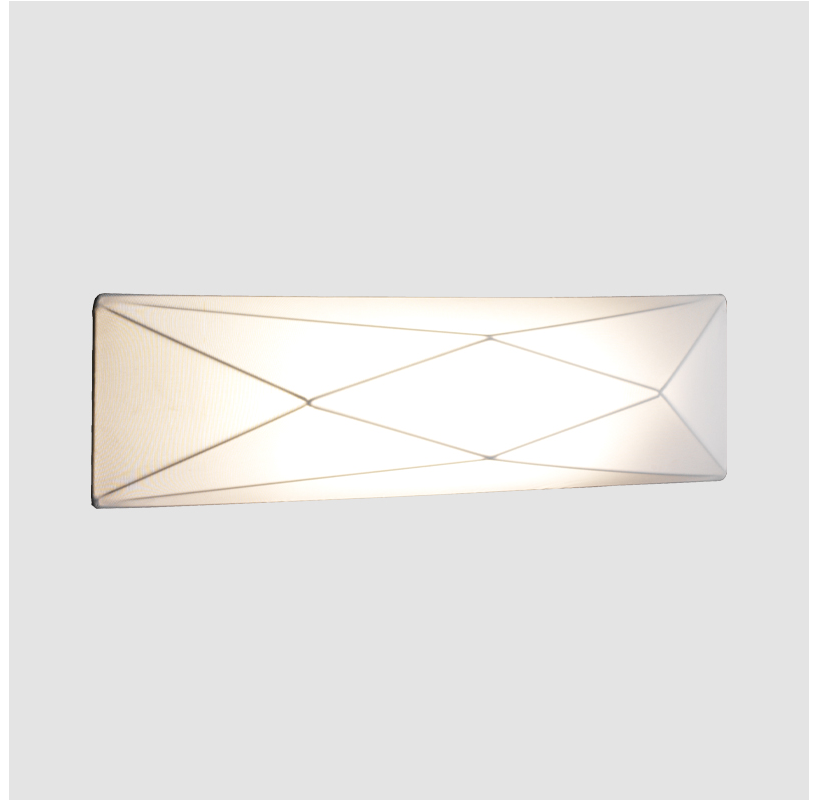

PROJECT	
TYPE	
SPECIFIER	
QUANTITY	
DATE	

POLARIS SURFACE

D113028

base number

1. To build a product code in our configurator select the specify button on the base model # product page
2. To build a manual product code on this datasheet choose from the options listed below in blue font and add the suffix to the base model #

GENERAL

Series: Polaris
Brand: Ole
Division: Design
Mounting Type: Surface
Mounting Location: Wall
Subcategory: Ambient

PHYSICAL

Shape: Abstract
Length (mm): 580
Length (in): 22 ¹³/₁₆
Width (mm): 150
Width (in): 5 ⁷/₈
Height (mm): 100
Height (in): 3 ¹⁵/₁₆
Extension (mm): 100
Extension (in): 3 ¹⁵/₁₆
Light Distribution: Omnidirectional
Weight (kg): 1.3
Weight (lbs): 2.9
Diffuser: Elastic Fabric - Optical White
Fixture Finish: WHI
Fixture Material: Metal / Elastic Fabric

ELECTRICAL

Number of Lamps: 2
Lamp Type: LED Retrofit
Lamp Shape: A19
Bulb Included: Bulb Not Included
Max. Wattage Per Lamp (W): 15
Lamp Base: E26
Input Voltage (V): 120
Upon Request: 277Vac / GU24

LED

OPTICAL

RATINGS AND CERTIFICATIONS

Certified By: Certified for North American Standards
IP rating: IP20