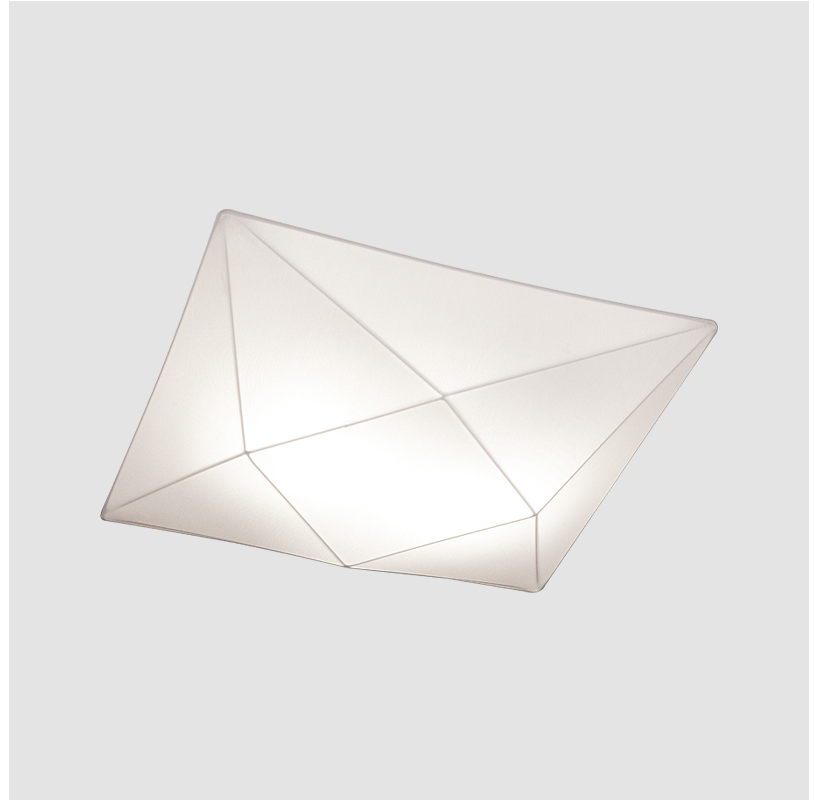

PROJECT	
TYPE	
SPECIFIER	
QUANTITY	
DATE	

POLARIS SURFACE

D112023

base number

1. To build a product code in our configurator select the specify button on the base model # product page
2. To build a manual product code on this datasheet choose from the options listed below in blue font and add the suffix to the base model #

GENERAL

Series: Polaris
Partner: Ole
Division: Design
Installation: Surface
Product Type: Ceiling Surface
Mounting Location: Ceiling

PHYSICAL

Shape: Abstract
Length (mm): 580
Length (in): 22 ¹³/₁₆
Width (mm): 580
Width (in): 22 ¹³/₁₆
Height (mm): 80
Height (in): 3 ¹/₈
Weight (kg): 2.7
Weight (lbs): 5.9
Diffuser: Elastic Fabric - Optical White
Fixture Finish: WHI
Fixture Material: Metal / Elastic Fabric
Primary Material: Fabric

ELECTRICAL

Number of Lamps: 4
Lamp Type: LED Retrofit
Lamp Shape: A19
Bulb Included: Bulb Not Included
Max. Wattage Per Lamp (W): 15
Lamp Base: E26
Input Voltage (V): 120
Upon Request: 277Vac / GU24

LED

OPTICAL

RATINGS AND CERTIFICATIONS

Certified By: Certified for North American Standards
IP rating: IP20