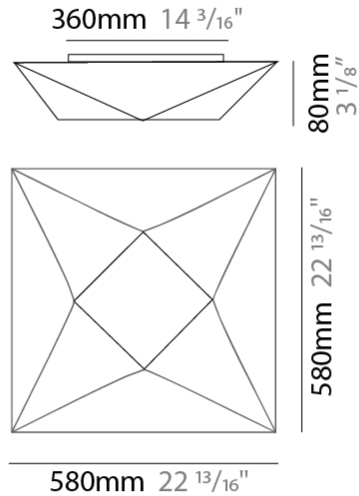

PROJECT	_____
TYPE	_____
SPECIFIER	_____
QUANTITY	_____
DATE	_____

POLARIS SURFACE

D112023

base number

1. To build a product code in our configurator select the specify button on the base model # product page
2. To build a manual product code on this datasheet choose from the options listed below in blue font and add the suffix to the base model #

GENERAL

Series: Polaris
Brand: Ole
Division: Design
Mounting Type: Surface
Mounting Location: Wall / Ceiling
Subcategory: Ambient

PHYSICAL

Shape: Abstract
Length (mm): 580
Length (in): 22 ¹³/₁₆
Width (mm): 580
Width (in): 22 ¹³/₁₆
Height (mm): 80
Height (in): 3 ¹/₈
Light Distribution: Omnidirectional
Weight (kg): 2.7
Weight (lbs): 5.9
Diffuser: Elastic Fabric - Optical White
Fixture Finish: WHI
Fixture Material: Metal / Elastic Fabric

ELECTRICAL

Number of Lamps: 4
Lamp Type: LED Retrofit
Lamp Shape: A19
Bulb Included: Bulb Not Included
Max. Wattage Per Lamp (W): 15
Lamp Base: E26
Input Voltage (V): 120
Upon Request: 277Vac / GU24

LED

OPTICAL

RATINGS AND CERTIFICATIONS

Certified By: Certified for North American Standards
IP rating: IP20