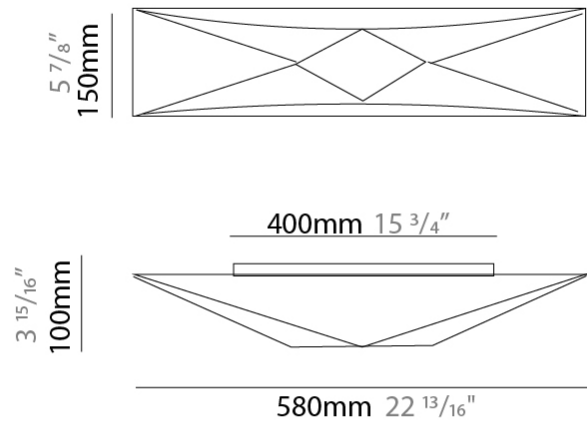

PROJECT	
TYPE	
SPECIFIER	
QUANTITY	
DATE	

POLARIS SURFACE

D113028

base number

1. To build a product code in our configurator select the specify button on the base model # product page
2. To build a manual product code on this datasheet choose from the options listed below in blue font and add the suffix to the base model #

GENERAL

Series: Polaris
Brand: Ole
Division: Design
Mounting Type: Surface
Mounting Location: Wall
Subcategory: Ambient

PHYSICAL

Shape: Abstract
Length (mm): 580
Length (in): 22 ¹³/₁₆
Width (mm): 150
Width (in): 5 ⁷/₈
Height (mm): 100
Height (in): 3 ¹⁵/₁₆
Extension (mm): 100
Extension (in): 3 ¹⁵/₁₆
Light Distribution: Omnidirectional
Weight (kg): 1.3
Weight (lbs): 2.9
Diffuser: Elastic Fabric - Optical White
Fixture Finish: WHI
Fixture Material: Metal / Elastic Fabric

ELECTRICAL

Number of Lamps: 2
Lamp Type: LED Retrofit
Lamp Shape: A19
Bulb Included: Bulb Not Included
Max. Wattage Per Lamp (W): 15
Lamp Base: E26
Input Voltage (V): 120
Upon Request: 277Vac / GU24

LED

OPTICAL

RATINGS AND CERTIFICATIONS

Certified By: Certified for North American Standards
IP rating: IP20