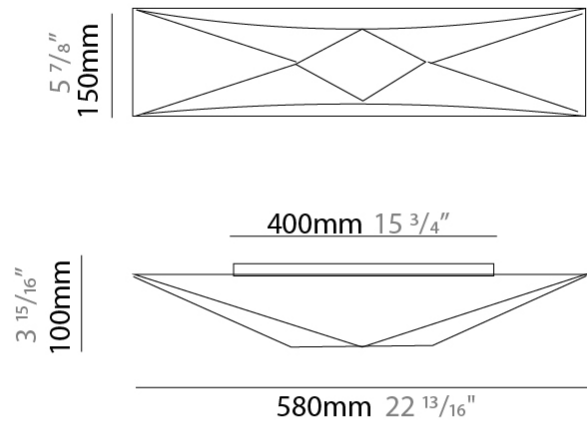

PROJECT	_____
TYPE	_____
SPECIFIER	_____
QUANTITY	_____
DATE	_____

POLARIS SURFACE

D113028

base number

1. To build a product code in our configurator select the specify button on the base model # product page
2. To build a manual product code on this datasheet choose from the options listed below in blue font and add the suffix to the base model #

GENERAL

Series: Polaris
Partner: Ole
Division: Design
Installation: Surface
Product Type: Wall Surface
Mounting Location: Wall

PHYSICAL

Shape: Abstract
Length (mm): 580
Length (in): 22 ¹³/₁₆
Width (mm): 150
Width (in): 5 ⁷/₈
Height (mm): 100
Height (in): 3 ¹⁵/₁₆
Extension (mm): 100
Extension (in): 3 ¹⁵/₁₆
Weight (kg): 1.3
Weight (lbs): 2.9
Diffuser: Elastic Fabric - Optical White
Fixture Finish: WHI
Fixture Material: Metal / Elastic Fabric
Primary Material: Fabric

ELECTRICAL

Number of Lamps: 2
Lamp Type: LED Retrofit
Lamp Shape: A19
Bulb Included: Bulb Not Included
Max. Wattage Per Lamp (W): 15
Lamp Base: E26
Input Voltage (V): 120
Upon Request: 277Vac / GU24

LED

OPTICAL

RATINGS AND CERTIFICATIONS

Certified By: Certified for North American Standards
IP rating: IP20