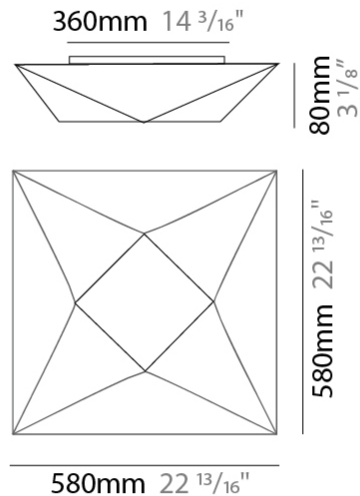

PROJECT	
TYPE	
SPECIFIER	
QUANTITY	
DATE	

POLARIS SURFACE

D112023

base number

1. To build a product code in our configurator select the specify button on the base model # product page
2. To build a manual product code on this datasheet choose from the options listed below in blue font and add the suffix to the base model #

GENERAL

Series: Polaris
Partner: Ole
Division: Design
Installation: Surface
Product Type: Ceiling Surface
Mounting Location: Ceiling

PHYSICAL

Shape: Abstract
Length (mm): 580
Length (in): 22 ¹³/₁₆
Width (mm): 580
Width (in): 22 ¹³/₁₆
Height (mm): 80
Height (in): 3 ¹/₈
Weight (kg): 2.7
Weight (lbs): 5.9
Diffuser: Elastic Fabric - Optical White
Fixture Finish: WHI
Fixture Material: Metal / Elastic Fabric
Primary Material: Fabric

ELECTRICAL

Number of Lamps: 4
Lamp Type: LED Retrofit
Lamp Shape: A19
Bulb Included: Bulb Not Included
Max. Wattage Per Lamp (W): 15
Lamp Base: E26
Input Voltage (V): 120
Upon Request: 277Vac / GU24

LED

OPTICAL

RATINGS AND CERTIFICATIONS

Certified By: Certified for North American Standards
IP rating: IP20