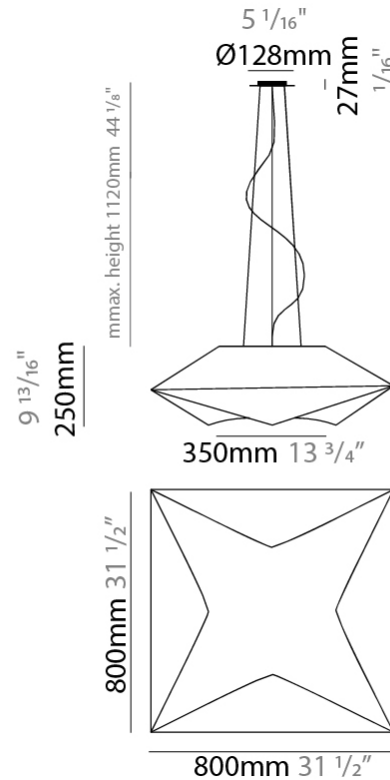

POLARIS SUSPENSION

D111072

base number

1. To build a product code in our configurator select the specify button on the base model # product page
2. To build a manual product code on this datasheet choose from the options listed below in blue font and add the suffix to the base model #

GENERAL

Series: Polaris
Brand: Ole
Division: Design
Mounting Type: Suspension
Mounting Location: Ceiling
Subcategory: Ambient

PHYSICAL

Shape: Abstract
Length (mm): 800
Length (in): 31 1/2
Width (mm): 800
Width (in): 31 1/2
Height (mm): 250
Height (in): 9 13/16
Max. Overall Height (mm): 1370
Max. Overall Height (in): 53 7/8
Light Distribution: Omnidirectional
Weight (kg): 4.8
Weight (lbs): 10.56
Diffuser: Elastic Fabric - Optical White
Fixture Finish: WHI
Fixture Material: Metal / Elastic Fabric
Cable Details: 2000mm Cable

ELECTRICAL

Number of Lamps: 4
Lamp Type: LED Retrofit
Lamp Shape: A19
Bulb Included: Bulb Not Included
Max. Wattage Per Lamp (W): 15
Lamp Base: E26
Input Voltage (V): 120
Upon Request: 277Vac / GU24

LED

OPTICAL

RATINGS AND CERTIFICATIONS

Certified By: Certified for North American Standards
IP rating: IP20

PROJECT	
TYPE	
SPECIFIER	
QUANTITY	
DATE