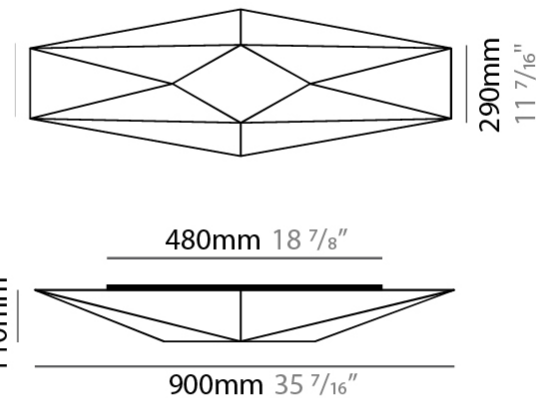

POLARIS SURFACE

D113030-

base number   LED   Color
                         Dimming   Temperature

1. To build a product code in our configurator select the specify button on the base model # product page
2. To build a manual product code on this datasheet choose from the options listed below in blue font and add the suffix to the base model #

GENERAL

Series: Polaris
Brand: Ole
Division: Design
Mounting Type: Surface
Mounting Location: Wall
Subcategory: Ambient

PHYSICAL

Shape: Abstract
Length (mm): 900
Length (in): 35 ⁷/₁₆
Width (mm): 290
Width (in): 11 ⁷/₁₆
Height (mm): 110
Height (in): 4 ⁵/₁₆
Extension (mm): 110
Extension (in): 4 ⁵/₁₆
Light Distribution: Omnidirectional
Weight (kg): 2.1
Weight (lbs): 4.6
Diffuser: Elastic Fabric - Optical White
Fixture Finish: WHI
Fixture Material: Metal / Elastic Fabric

ELECTRICAL

Lamp Type: LED
Input Wattage (W): 15
Total Output Wattage (W): 12.4
[Dimming: Non-Dimmable / 0-10V Dimming](#)
Driver Included: Yes
Driver Location: Integrated
Driver Type: Constant Current - Universal
Driver Class: Class 2
Input Voltage (V): 120 - 277
Constant Current (MA): 700

LED

[Color Temperature (°K): 3000 / 4000](#)
Max. Delivered Lumen (lm): 1180 / 1235
CRI: >80 CRI
Lamp Life (hrs): 50000

OPTICAL

RATINGS AND CERTIFICATIONS

Certified By: Certified for North American Standards
IP rating: IP20

PROJECT
TYPE
SPECIFIER
QUANTITY
DATE