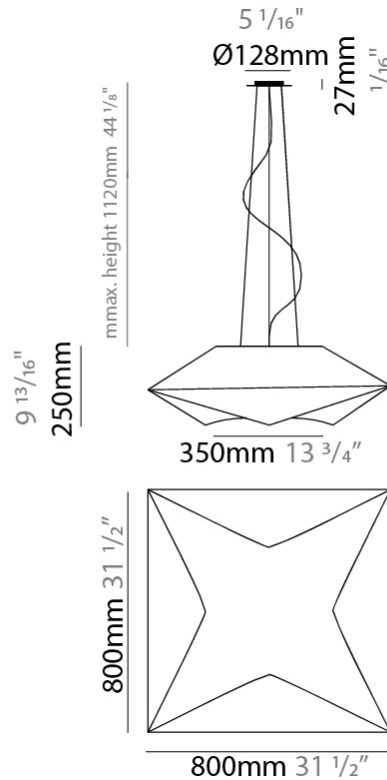

PROJECT	_____
TYPE	_____
SPECIFIER	_____
QUANTITY	_____
DATE	_____

POLARIS SUSPENSION

D111072

base number

1. To build a product code in our configurator select the specify button on the base model # product page
2. To build a manual product code on this datasheet choose from the options listed below in blue font and add the suffix to the base model #

GENERAL

Series: Polaris
Brand: Ole
Division: Design
Mounting Type: Suspension
Mounting Location: Ceiling
Subcategory: Ambient

PHYSICAL

Shape: Abstract
Length (mm): 800
Length (in): 31 1/2
Width (mm): 800
Width (in): 31 1/2
Height (mm): 250
Height (in): 9 13/16
Max. Overall Height (mm): 1370
Max. Overall Height (in): 53 7/8
Light Distribution: Omnidirectional
Weight (kg): 4.8
Weight (lbs): 10.56
Diffuser: Elastic Fabric - Optical White
Fixture Finish: WHI
Fixture Material: Metal / Elastic Fabric
Cable Details: 2000mm Cable

ELECTRICAL

Number of Lamps: 4
Lamp Type: LED Retrofit
Lamp Shape: A19
Bulb Included: Bulb Not Included
Max. Wattage Per Lamp (W): 15
Lamp Base: E26
Input Voltage (V): 120
Upon Request: 277Vac / GU24

LED

OPTICAL

RATINGS AND CERTIFICATIONS

Certified By: Certified for North American Standards
IP rating: IP20