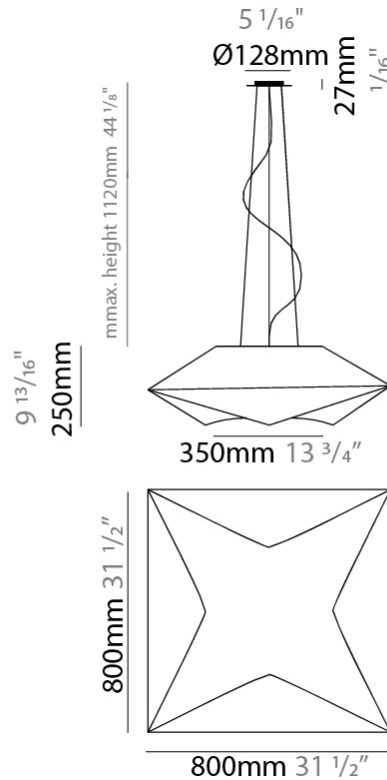

PROJECT	
TYPE	
SPECIFIER	
QUANTITY	
DATE	

POLARIS SUSPENSION

D111072

base number

1. To build a product code in our configurator select the specify button on the base model # product page
2. To build a manual product code on this datasheet choose from the options listed below in blue font and add the suffix to the base model #

GENERAL

Series: Polaris
Brand: Ole
Division: Design
Mounting Type: Suspension
Mounting Location: Ceiling
Subcategory: Ambient

PHYSICAL

Shape: Abstract
Length (mm): 800
Length (in): 31 1/2
Width (mm): 800
Width (in): 31 1/2
Height (mm): 250
Height (in): 9 13/16
Max. Overall Height (mm): 1370
Max. Overall Height (in): 53 7/8
Light Distribution: Omnidirectional
Weight (kg): 4.8
Weight (lbs): 10.56
Diffuser: Elastic Fabric - Optical White
Fixture Finish: WHI
Fixture Material: Metal / Elastic Fabric
Cable Details: 2000mm Cable

ELECTRICAL

Number of Lamps: 4
Lamp Type: LED Retrofit
Lamp Shape: A19
Bulb Included: Bulb Not Included
Max. Wattage Per Lamp (W): 15
Lamp Base: E26
Input Voltage (V): 120
Upon Request: 277Vac / GU24

LED

OPTICAL

RATINGS AND CERTIFICATIONS

Certified By: Certified for North American Standards
IP rating: IP20