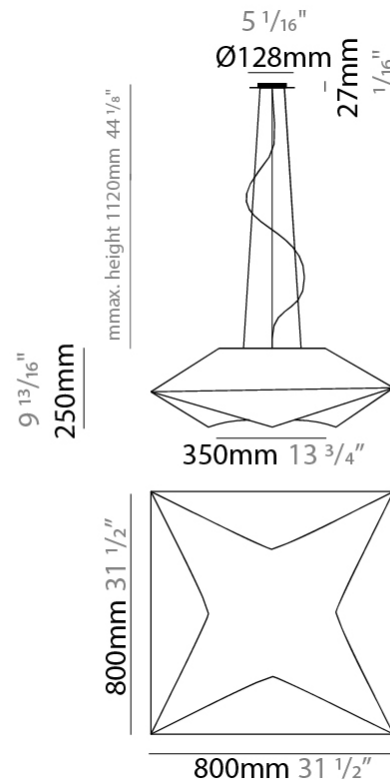

POLARIS SUSPENSION

D111072-277V

base number

1. To build a product code in our configurator select the specify button on the base model # product page
2. To build a manual product code on this datasheet choose from the options listed below in blue font and add the suffix to the base model #

GENERAL

Series: Polaris
Brand: Ole
Division: Design
Mounting Type: Suspension
Mounting Location: Ceiling
Subcategory: Ambient

PHYSICAL

Shape: Abstract
Length (mm): 800
Length (in): 31 1/2
Width (mm): 800
Width (in): 31 1/2
Height (mm): 250
Height (in): 9 13/16
Max. Overall Height (mm): 1370
Max. Overall Height (in): 53 7/8
Light Distribution: Omnidirectional
Weight (kg): 4.8
Weight (lbs): 10.56
Diffuser: Elastic Fabric - Optical White
Fixture Finish: WHI
Fixture Material: Metal / Elastic Fabric
Cable Details: 2000mm Cable

ELECTRICAL

Number of Lamps: 4
Lamp Type: LED Retrofit
Lamp Shape: A19
Bulb Included: Bulb Not Included
Max. Wattage Per Lamp (W): 15
Lamp Base: E26
Input Voltage (V): 120
Upon Request: 277Vac / GU24

LED

OPTICAL

RATINGS AND CERTIFICATIONS

Certified By: Certified for North American Standards
IP rating: IP20

PROJECT	
TYPE	
SPECIFIER	
QUANTITY	
DATE