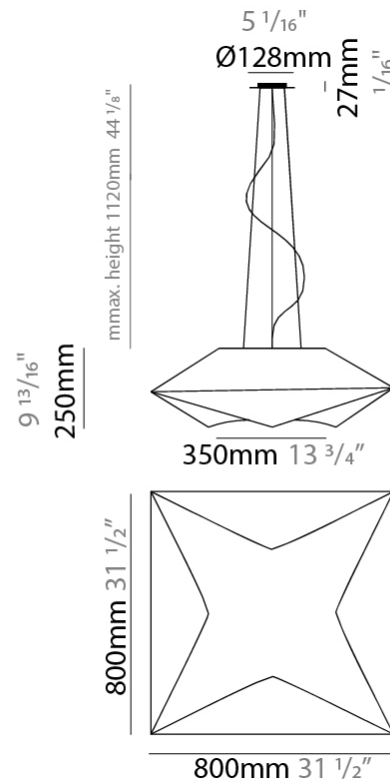

POLARIS SUSPENSION

D111072

base number

1. To build a product code in our configurator select the specify button on the base model # product page
2. To build a manual product code on this datasheet choose from the options listed below in blue font and add the suffix to the base model #

GENERAL

Series: Polaris
Brand: Ole
Division: Design
Mounting Type: Suspension
Mounting Location: Ceiling
Subcategory: Ambient

PHYSICAL

Shape: Abstract
Length (mm): 800
Length (in): 31 1/2
Width (mm): 800
Width (in): 31 1/2
Height (mm): 250
Height (in): 9 13/16
Max. Overall Height (mm): 1370
Max. Overall Height (in): 53 7/8
Light Distribution: Omnidirectional
Weight (kg): 4.8
Weight (lbs): 10.56
Diffuser: Elastic Fabric - Optical White
Fixture Finish: WHI
Fixture Material: Metal / Elastic Fabric
Cable Details: 2000mm Cable

ELECTRICAL

Number of Lamps: 4
Lamp Type: LED Retrofit
Lamp Shape: A19
Bulb Included: Bulb Not Included
Max. Wattage Per Lamp (W): 15
Lamp Base: E26
Input Voltage (V): 120
Upon Request: 277Vac / GU24

LED

OPTICAL

RATINGS AND CERTIFICATIONS

Certified By: Certified for North American Standards
IP rating: IP20

PROJECT	
TYPE	
SPECIFIER	
QUANTITY	
DATE