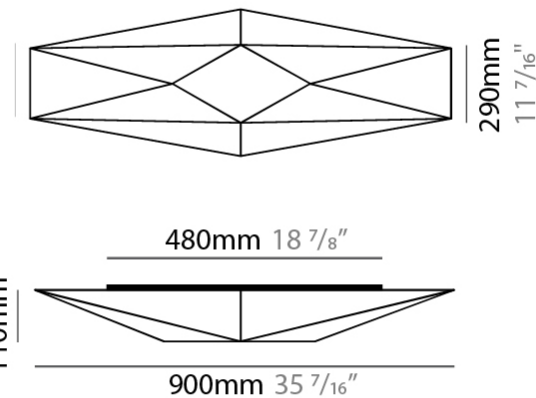

PROJECT	_____
TYPE	_____
SPECIFIER	_____
QUANTITY	_____
DATE	_____

POLARIS SURFACE

D113030- _____ - _____

base number   LED Dimming   Color Temperature

1. To build a product code in our configurator select the specify button on the base model # product page
2. To build a manual product code on this datasheet choose from the options listed below in blue font and add the suffix to the base model #

GENERAL

Series: Polaris
Brand: Ole
Division: Design
Mounting Type: Surface
Mounting Location: Wall
Subcategory: Ambient

PHYSICAL

Shape: Abstract
Length (mm): 900
Length (in): 35 7/16
Width (mm): 290
Width (in): 11 7/16
Height (mm): 110
Height (in): 4 5/16
Extension (mm): 110
Extension (in): 4 5/16
Light Distribution: Omnidirectional
Weight (kg): 2.1
Weight (lbs): 4.6
Diffuser: Elastic Fabric - Optical White
Fixture Finish: WHI
Fixture Material: Metal / Elastic Fabric

ELECTRICAL

Lamp Type: LED
Input Wattage (W): 15
Total Output Wattage (W): 12.4
[Dimming: Non-Dimmable / 0-10V Dimming](#)
Driver Included: Yes
Driver Location: Integrated
Driver Type: Constant Current - Universal
Driver Class: Class 2
Input Voltage (V): 120 - 277
Constant Current (MA): 700

LED

[Color Temperature (°K): 3000 / 4000](#)
Max. Delivered Lumen (lm): 1180 / 1235
CRI: >80 CRI
Lamp Life (hrs): 50000

OPTICAL

RATINGS AND CERTIFICATIONS

Certified By: Certified for North American Standards
IP rating: IP20