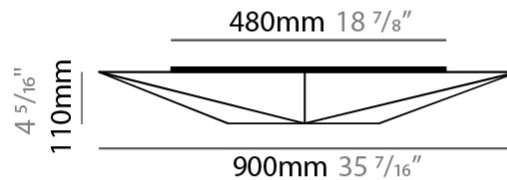

PROJECT	
TYPE	
SPECIFIER	
QUANTITY	
DATE	

POLARIS SURFACE

D113029

base number

1. To build a product code in our configurator select the specify button on the base model # product page
2. To build a manual product code on this datasheet choose from the options listed below in blue font and add the suffix to the base model #

GENERAL

Series: Polaris _____
Brand: Ole _____
Division: Design _____
Mounting Type: Surface _____
Mounting Location: Wall _____
Subcategory: Ambient _____

PHYSICAL

Shape: Abstract _____
Length (mm): 900 _____
Length (in): 35 7/16 _____
Width (mm): 290 _____
Width (in): 11 7/16 _____
Height (mm): 110 _____
Height (in): 4 5/16 _____
Extension (mm): 110 _____
Extension (in): 4 5/16 _____
Light Distribution: Omnidirectional _____
Weight (kg): 2 _____
Weight (lbs): 4.4 _____
Diffuser: Elastic Fabric - Optical White _____
Fixture Finish: WHI _____
Fixture Material: Metal / Elastic Fabric _____

ELECTRICAL

Number of Lamps: 2 _____
Lamp Type: LED Retrofit _____
Lamp Shape: A19 _____
Bulb Included: Bulb Not Included _____
Max. Wattage Per Lamp (W): 15 _____
Lamp Base: E26 _____
Input Voltage (V): 120 _____
Upon Request: 277Vac / GU24 _____

LED

OPTICAL

RATINGS AND CERTIFICATIONS

Certified By: Certified for North American Standards _____
IP rating: IP20 _____