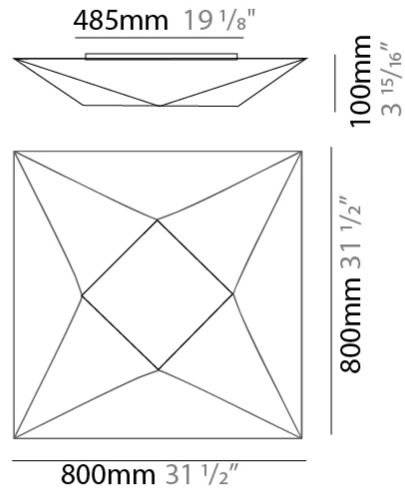

PROJECT	_____
TYPE	_____
SPECIFIER	_____
QUANTITY	_____
DATE	_____

POLARIS SURFACE

D112024

base number

1. To build a product code in our configurator select the specify button on the base model # product page
2. To build a manual product code on this datasheet choose from the options listed below in blue font and add the suffix to the base model #

GENERAL

Series: Polaris _____
Brand: Ole _____
Division: Design _____
Mounting Type: Surface _____
Mounting Location: Wall / Ceiling _____
Subcategory: Ambient _____

PHYSICAL

Shape: Abstract _____
Length (mm): 800 _____
Length (in): 31 1/2 _____
Width (mm): 800 _____
Width (in): 31 1/2 _____
Height (mm): 100 _____
Height (in): 3 15/16 _____
Light Distribution: Omnidirectional _____
Weight (kg): 4 _____
Weight (lbs): 8.8 _____
Diffuser: Elastic Fabric - Optical White _____
Fixture Finish: WHI _____
Fixture Material: Metal / Elastic Fabric _____

ELECTRICAL

Number of Lamps: 4 _____
Lamp Type: LED Retrofit _____
Lamp Shape: A19 _____
Bulb Included: Bulb Not Included _____
Max. Wattage Per Lamp (W): 15 _____
Lamp Base: E26 _____
Input Voltage (V): 120 _____
Upon Request: 277Vac / GU24 _____

LED

OPTICAL

RATINGS AND CERTIFICATIONS

Certified By: Certified for North American Standards _____
IP rating: IP20 _____