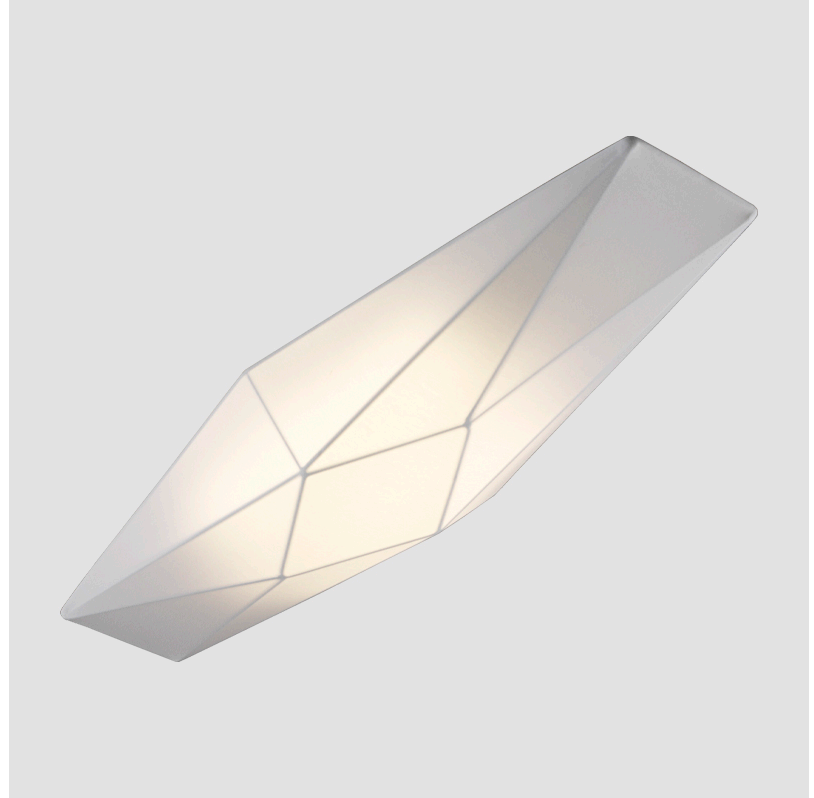

PROJECT	_____
TYPE	_____
SPECIFIER	_____
QUANTITY	_____
DATE	_____

POLARIS SURFACE

D113029

base number

1. To build a product code in our configurator select the specify button on the base model # product page
2. To build a manual product code on this datasheet choose from the options listed below in blue font and add the suffix to the base model #

GENERAL

Series: Polaris _____
Brand: Ole _____
Division: Design _____
Mounting Type: Surface _____
Mounting Location: Wall _____
Subcategory: Ambient _____

PHYSICAL

Shape: Abstract _____
Length (mm): 900 _____
Length (in): 35 7/16 _____
Width (mm): 290 _____
Width (in): 11 7/16 _____
Height (mm): 110 _____
Height (in): 4 5/16 _____
Extension (mm): 110 _____
Extension (in): 4 5/16 _____
Light Distribution: Omnidirectional _____
Weight (kg): 2 _____
Weight (lbs): 4.4 _____
Diffuser: Elastic Fabric - Optical White _____
Fixture Finish: WHI _____
Fixture Material: Metal / Elastic Fabric _____

ELECTRICAL

Number of Lamps: 2 _____
Lamp Type: LED Retrofit _____
Lamp Shape: A19 _____
Bulb Included: Bulb Not Included _____
Max. Wattage Per Lamp (W): 15 _____
Lamp Base: E26 _____
Input Voltage (V): 120 _____
Upon Request: 277Vac / GU24 _____

LED

OPTICAL

RATINGS AND CERTIFICATIONS

Certified By: Certified for North American Standards _____
IP rating: IP20 _____