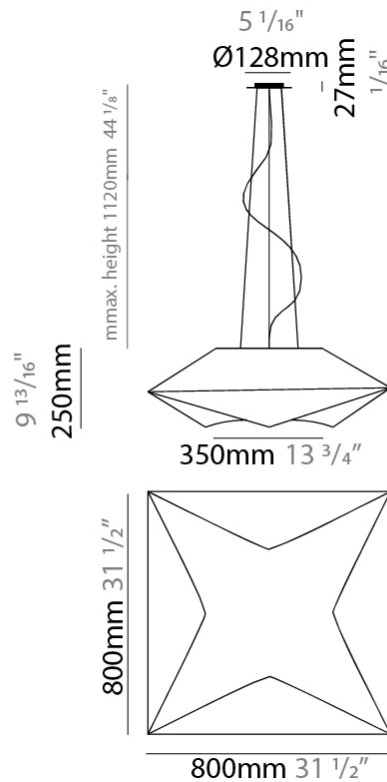

POLARIS SUSPENSION

D111072-277V

base number

1. To build a product code in our configurator select the specify button on the base model # product page
2. To build a manual product code on this datasheet choose from the options listed below in blue font and add the suffix to the base model #

GENERAL

Series: Polaris
Partner: Ole
Division: Design
Installation: Suspension
Product Type: Pendant
Mounting Location: Ceiling

PHYSICAL

Shape: Abstract
Length (mm): 800
Length (in): 31 1/2
Width (mm): 800
Width (in): 31 1/2
Height (mm): 250
Height (in): 9 13/16
Max. Overall Height (mm): 1370
Max. Overall Height (in): 53 7/8
Weight (kg): 4.8
Weight (lbs): 10.56
Diffuser: Elastic Fabric - Optical White
Fixture Finish: WHI
Fixture Material: Metal / Elastic Fabric
Primary Material: Fabric
Cable Details: 2000mm Cable

ELECTRICAL

Number of Lamps: 4
Lamp Type: LED Retrofit
Lamp Shape: A19
Bulb Included: Bulb Not Included
Max. Wattage Per Lamp (W): 15
Lamp Base: E26
Input Voltage (V): 120
Upon Request: 277Vac / GU24

LED

OPTICAL

RATINGS AND CERTIFICATIONS

Certified By: Certified for North American Standards
IP rating: IP20

PROJECT	
TYPE	
SPECIFIER	
QUANTITY	
DATE