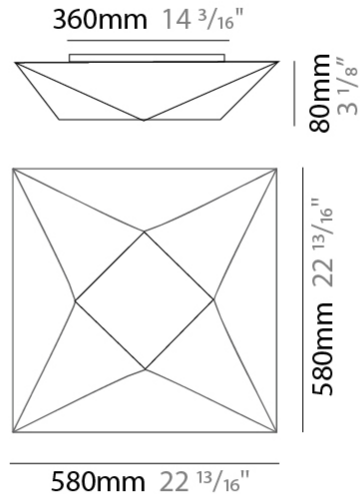

PROJECT	_____
TYPE	_____
SPECIFIER	_____
QUANTITY	_____
DATE	_____

POLARIS SURFACE

D112023

base number

1. To build a product code in our configurator select the specify button on the base model # product page
2. To build a manual product code on this datasheet choose from the options listed below in blue font and add the suffix to the base model #

GENERAL

Series: Polaris _____
Partner: Ole _____
Division: Design _____
Installation: Surface _____
Product Type: Ceiling Surface _____
Mounting Location: Ceiling _____

PHYSICAL

Shape: Abstract _____
Length (mm): 580 _____
Length (in): 22 ¹³/₁₆ _____
Width (mm): 580 _____
Width (in): 22 ¹³/₁₆ _____
Height (mm): 80 _____
Height (in): 3 ¹/₈ _____
Weight (kg): 2.7 _____
Weight (lbs): 5.9 _____
Diffuser: Elastic Fabric - Optical White _____
Fixture Finish: WHI _____
Fixture Material: Metal / Elastic Fabric _____
Primary Material: Fabric _____

ELECTRICAL

Number of Lamps: 4 _____
Lamp Type: LED Retrofit _____
Lamp Shape: A19 _____
Bulb Included: Bulb Not Included _____
Max. Wattage Per Lamp (W): 15 _____
Lamp Base: E26 _____
Input Voltage (V): 120 _____
Upon Request: 277Vac / GU24 _____

LED

OPTICAL

RATINGS AND CERTIFICATIONS

Certified By: Certified for North American Standards _____
IP rating: IP20 _____