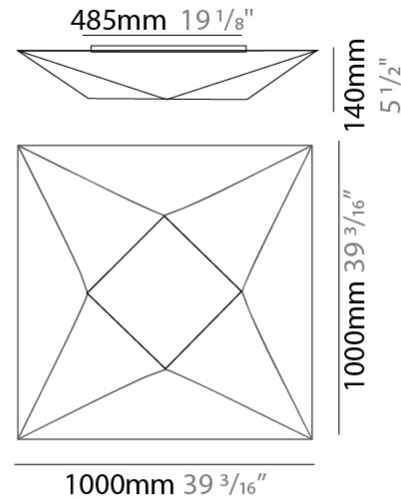

POLARIS SURFACE

D112025

base number

PROJECT	_____
TYPE	_____
SPECIFIER	_____
QUANTITY	_____
DATE	_____

1. To build a product code in our configurator select the specify button on the base model # product page
2. To build a manual product code on this datasheet choose from the options listed below in blue font and add the suffix to the base model #

GENERAL

Series: Polaris _____
Partner: Ole _____
Division: Design _____
Installation: Surface _____
Product Type: Ceiling Surface _____
Mounting Location: Ceiling _____

PHYSICAL

Shape: Abstract _____
Length (mm): 1000 _____
Length (in): 39 ³/₁₆ _____
Width (mm): 1000 _____
Width (in): 39 ³/₁₆ _____
Height (mm): 140 _____
Height (in): 5 ¹/₂ _____
Weight (kg): 4.8 _____
Weight (lbs): 10.6 _____
Diffuser: Elastic Fabric - Optical White _____
Fixture Finish: WHI _____
Fixture Material: Metal / Elastic Fabric _____
Primary Material: Fabric _____

ELECTRICAL

Number of Lamps: 5 _____
Lamp Type: LED Retrofit _____
Lamp Shape: A19 _____
Bulb Included: Bulb Not Included _____
Max. Wattage Per Lamp (W): 15 _____
Lamp Base: E26 _____
Input Voltage (V): 120 _____
Upon Request: 277Vac / GU24 _____

LED

OPTICAL

RATINGS AND CERTIFICATIONS

Certified By: Certified for North American Standards _____
IP rating: IP20 _____