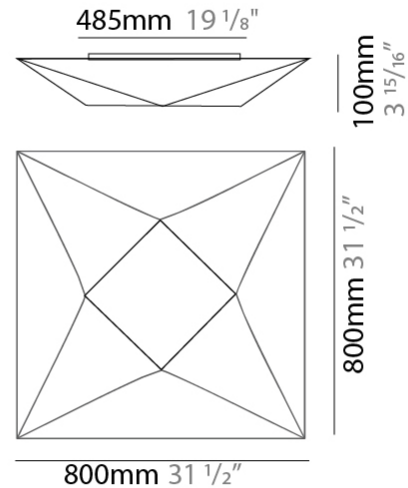

PROJECT	_____
TYPE	_____
SPECIFIER	_____
QUANTITY	_____
DATE	_____

POLARIS SURFACE

D112024

base number

1. To build a product code in our configurator select the specify button on the base model # product page
2. To build a manual product code on this datasheet choose from the options listed below in blue font and add the suffix to the base model #

GENERAL

Series: Polaris _____
Partner: Ole _____
Division: Design _____
Installation: Surface _____
Product Type: Ceiling Surface _____
Mounting Location: Ceiling _____

PHYSICAL

Shape: Abstract _____
Length (mm): 800 _____
Length (in): 31 1/2 _____
Width (mm): 800 _____
Width (in): 31 1/2 _____
Height (mm): 100 _____
Height (in): 3 15/16 _____
Weight (kg): 4 _____
Weight (lbs): 8.8 _____
Diffuser: Elastic Fabric - Optical White _____
Fixture Finish: WHI _____
Fixture Material: Metal / Elastic Fabric _____
Primary Material: Fabric _____

ELECTRICAL

Number of Lamps: 4 _____
Lamp Type: LED Retrofit _____
Lamp Shape: A19 _____
Bulb Included: Bulb Not Included _____
Max. Wattage Per Lamp (W): 15 _____
Lamp Base: E26 _____
Input Voltage (V): 120 _____
Upon Request: 277Vac / GU24 _____

LED

OPTICAL

RATINGS AND CERTIFICATIONS

Certified By: Certified for North American Standards _____
IP rating: IP20 _____