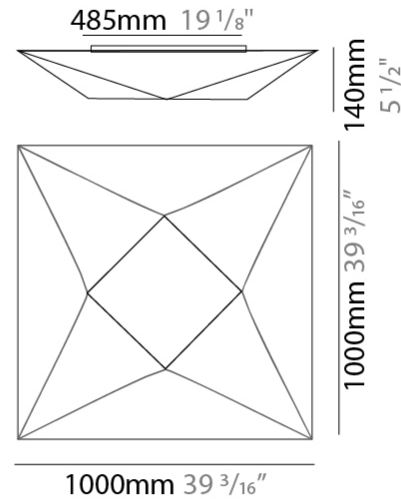

PROJECT	_____
TYPE	_____
SPECIFIER	_____
QUANTITY	_____
DATE	_____

POLARIS SURFACE

D112025

base number

1. To build a product code in our configurator select the specify button on the base model # product page
2. To build a manual product code on this datasheet choose from the options listed below in blue font and add the suffix to the base model #

GENERAL

Series: Polaris _____
Brand: Ole _____
Division: Design _____
Mounting Type: Surface _____
Mounting Location: Wall / Ceiling _____
Subcategory: Ambient _____

PHYSICAL

Shape: Abstract _____
Length (mm): 1000 _____
Length (in): 39 ³/₁₆ _____
Width (mm): 1000 _____
Width (in): 39 ³/₁₆ _____
Height (mm): 140 _____
Height (in): 5 ¹/₂ _____
Light Distribution: Omnidirectional _____
Weight (kg): 4.8 _____
Weight (lbs): 10.6 _____
Diffuser: Elastic Fabric - Optical White _____
Fixture Finish: WHI _____
Fixture Material: Metal / Elastic Fabric _____

ELECTRICAL

Number of Lamps: 5 _____
Lamp Type: LED Retrofit _____
Lamp Shape: A19 _____
Bulb Included: Bulb Not Included _____
Max. Wattage Per Lamp (W): 15 _____
Lamp Base: E26 _____
Input Voltage (V): 120 _____
Upon Request: 277Vac / GU24 _____

LED

OPTICAL

RATINGS AND CERTIFICATIONS

Certified By: Certified for North American Standards _____
IP rating: IP20 _____