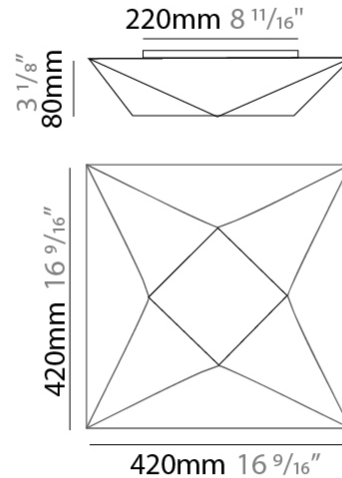

PROJECT _____
TYPE _____
SPECIFIER _____
QUANTITY _____
DATE _____

POLARIS SURFACE

D112022

base number

1. To build a product code in our configurator select the specify button on the base model # product page
2. To build a manual product code on this datasheet choose from the options listed below in blue font and add the suffix to the base model #

GENERAL

Series: Polaris _____
Brand: Ole _____
Division: Design _____
Mounting Type: Surface _____
Mounting Location: Wall / Ceiling _____
Subcategory: Ambient _____

PHYSICAL

Shape: Rectangle _____
Length (mm): 420 _____
Length (in): 16 ⁹/₁₆ _____
Width (mm): 420 _____
Width (in): 16 ⁹/₁₆ _____
Height (mm): 80 _____
Height (in): 3 ¹/₈ _____
Light Distribution: Omnidirectional _____
Weight (kg): 2 _____
Weight (lbs): 4.4 _____
Diffuser: Elastic Fabric - Optical White Diffuser _____
Fixture Finish: WHI _____
Fixture Material: Metal / Elastic Fabric _____

ELECTRICAL

Number of Lamps: 2 _____
Lamp Type: LED Retrofit _____
Lamp Shape: A19 _____
Bulb Included: Bulb Not Included _____
Max. Wattage Per Lamp (W): 15 _____
Lamp Base: E26 _____
Input Voltage (V): 120 _____
Upon Request: 277Vac / GU24 _____

LED

OPTICAL

RATINGS AND CERTIFICATIONS

Certified By: Certified for North American Standards _____
IP rating: IP20 _____