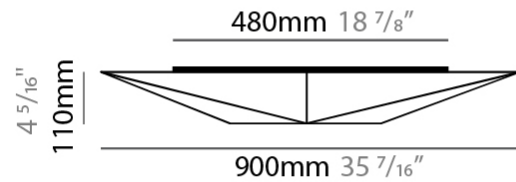

PROJECT	
TYPE	
SPECIFIER	
QUANTITY	
DATE	

POLARIS SURFACE

D113029

base number

1. To build a product code in our configurator select the specify button on the base model # product page
2. To build a manual product code on this datasheet choose from the options listed below in blue font and add the suffix to the base model #

GENERAL

Series: Polaris _____
Brand: Ole _____
Division: Design _____
Mounting Type: Surface _____
Mounting Location: Wall _____
Subcategory: Ambient _____

PHYSICAL

Shape: Abstract _____
Length (mm): 900 _____
Length (in): 35 7/16 _____
Width (mm): 290 _____
Width (in): 11 7/16 _____
Height (mm): 110 _____
Height (in): 4 5/16 _____
Extension (mm): 110 _____
Extension (in): 4 5/16 _____
Light Distribution: Omnidirectional _____
Weight (kg): 2 _____
Weight (lbs): 4.4 _____
Diffuser: Elastic Fabric - Optical White _____
Fixture Finish: WHI _____
Fixture Material: Metal / Elastic Fabric _____

ELECTRICAL

Number of Lamps: 2 _____
Lamp Type: LED Retrofit _____
Lamp Shape: A19 _____
Bulb Included: Bulb Not Included _____
Max. Wattage Per Lamp (W): 15 _____
Lamp Base: E26 _____
Input Voltage (V): 120 _____
Upon Request: 277Vac / GU24 _____

LED

OPTICAL

RATINGS AND CERTIFICATIONS

Certified By: Certified for North American Standards _____
IP rating: IP20 _____