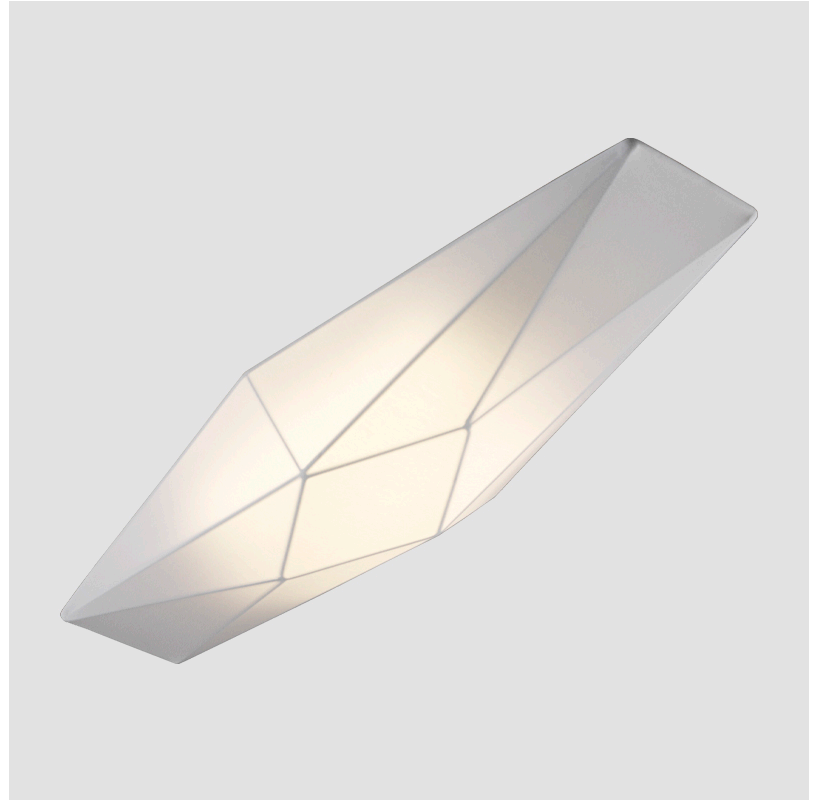

PROJECT	
TYPE	
SPECIFIER	
QUANTITY	
DATE	

POLARIS SURFACE

D113029

base number

1. To build a product code in our configurator select the specify button on the base model # product page
2. To build a manual product code on this datasheet choose from the options listed below in blue font and add the suffix to the base model #

GENERAL

Series: Polaris _____
Brand: Ole _____
Division: Design _____
Mounting Type: Surface _____
Mounting Location: Wall _____
Subcategory: Ambient _____

PHYSICAL

Shape: Abstract _____
Length (mm): 900 _____
Length (in): 35 7/16 _____
Width (mm): 290 _____
Width (in): 11 7/16 _____
Height (mm): 110 _____
Height (in): 4 5/16 _____
Extension (mm): 110 _____
Extension (in): 4 5/16 _____
Light Distribution: Omnidirectional _____
Weight (kg): 2 _____
Weight (lbs): 4.4 _____
Diffuser: Elastic Fabric - Optical White _____
Fixture Finish: WHI _____
Fixture Material: Metal / Elastic Fabric _____

ELECTRICAL

Number of Lamps: 2 _____
Lamp Type: LED Retrofit _____
Lamp Shape: A19 _____
Bulb Included: Bulb Not Included _____
Max. Wattage Per Lamp (W): 15 _____
Lamp Base: E26 _____
Input Voltage (V): 120 _____
Upon Request: 277Vac / GU24 _____

LED

OPTICAL

RATINGS AND CERTIFICATIONS

Certified By: Certified for North American Standards _____
IP rating: IP20 _____