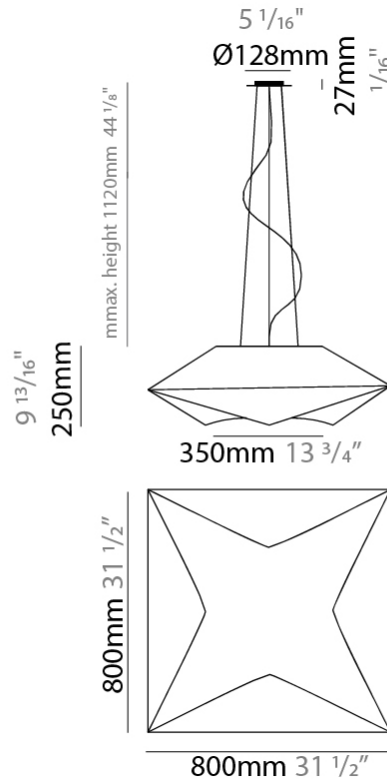

PROJECT	
TYPE	
SPECIFIER	
QUANTITY	
DATE	

POLARIS SUSPENSION

D111072

base number

1. To build a product code in our configurator select the specify button on the base model # product page
2. To build a manual product code on this datasheet choose from the options listed below in blue font and add the suffix to the base model #

GENERAL

Series: Polaris
Partner: Ole
Division: Design
Installation: Suspension
Product Type: Pendant
Mounting Location: Ceiling

PHYSICAL

Shape: Abstract
Length (mm): 800
Length (in): 31 1/2
Width (mm): 800
Width (in): 31 1/2
Height (mm): 250
Height (in): 9 13/16
Max. Overall Height (mm): 1370
Max. Overall Height (in): 53 7/8
Weight (kg): 4.8
Weight (lbs): 10.56
Diffuser: Elastic Fabric - Optical White
Fixture Finish: WHI
Fixture Material: Metal / Elastic Fabric
Primary Material: Fabric
Cable Details: 2000mm Cable

ELECTRICAL

Number of Lamps: 4
Lamp Type: LED Retrofit
Lamp Shape: A19
Bulb Included: Bulb Not Included
Max. Wattage Per Lamp (W): 15
Lamp Base: E26
Input Voltage (V): 120
Upon Request: 277Vac / GU24

LED

OPTICAL

RATINGS AND CERTIFICATIONS

Certified By: Certified for North American Standards
IP rating: IP20