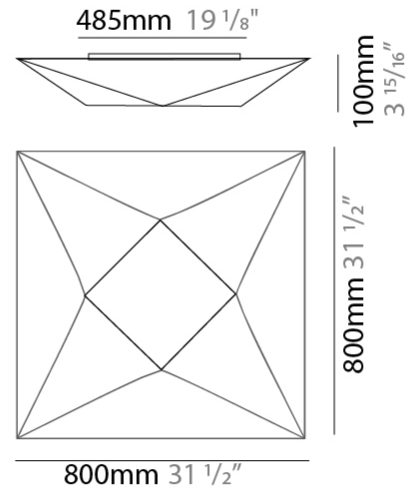

POLARIS SURFACE

D112024

base number

PROJECT
TYPE
SPECIFIER
QUANTITY
DATE

1. To build a product code in our configurator select the specify button on the base model # product page
2. To build a manual product code on this datasheet choose from the options listed below in blue font and add the suffix to the base model #

GENERAL

Series: Polaris
Partner: Ole
Division: Design
Installation: Surface
Product Type: Ceiling Surface
Mounting Location: Ceiling

PHYSICAL

Shape: Abstract
Length (mm): 800
Length (in): 31 1/2
Width (mm): 800
Width (in): 31 1/2
Height (mm): 100
Height (in): 3 15/16
Weight (kg): 4
Weight (lbs): 8.8
Diffuser: Elastic Fabric - Optical White
Fixture Finish: WHI
Fixture Material: Metal / Elastic Fabric
Primary Material: Fabric

ELECTRICAL

Number of Lamps: 4
Lamp Type: LED Retrofit
Lamp Shape: A19
Bulb Included: Bulb Not Included
Max. Wattage Per Lamp (W): 15
Lamp Base: E26
Input Voltage (V): 120
Upon Request: 277Vac / GU24

LED

OPTICAL

RATINGS AND CERTIFICATIONS

Certified By: Certified for North American Standards
IP rating: IP20