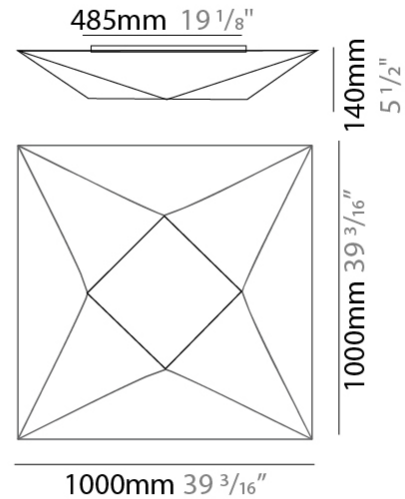

POLARIS SURFACE

D112025

base number

PROJECT	
TYPE	
SPECIFIER	
QUANTITY	
DATE	

1. To build a product code in our configurator select the specify button on the base model # product page
2. To build a manual product code on this datasheet choose from the options listed below in blue font and add the suffix to the base model #

GENERAL

Series: Polaris
Partner: Ole
Division: Design
Installation: Surface
Product Type: Ceiling Surface
Mounting Location: Ceiling

PHYSICAL

Shape: Abstract
Length (mm): 1000
Length (in): 39 3/8
Width (mm): 1000
Width (in): 39 3/8
Height (mm): 140
Height (in): 5 1/2
Weight (kg): 4.8
Weight (lbs): 10.6
Diffuser: Elastic Fabric - Optical White
Fixture Finish: WHI
Fixture Material: Metal / Elastic Fabric
Primary Material: Fabric

ELECTRICAL

Number of Lamps: 5
Lamp Type: LED Retrofit
Lamp Shape: A19
Bulb Included: Bulb Not Included
Max. Wattage Per Lamp (W): 15
Lamp Base: E26
Input Voltage (V): 120
Upon Request: 277Vac / GU24

LED

OPTICAL

RATINGS AND CERTIFICATIONS

Certified By: Certified for North American Standards
IP rating: IP20