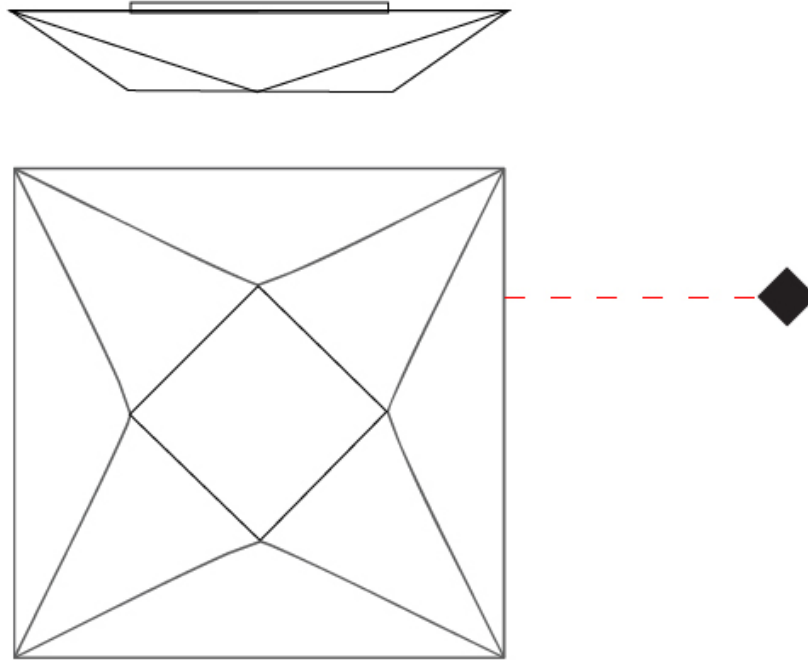

D112024

PROJECT

TYPE

SPECIFIER

QUANTITY

DATE

D