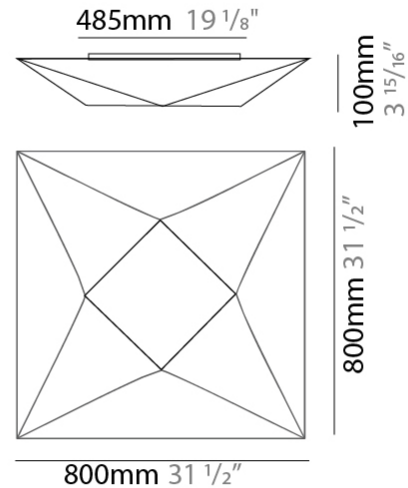

POLARIS SURFACE

D112024

base number

PROJECT	
TYPE	
SPECIFIER	
QUANTITY	
DATE	

1. To build a product code in our configurator select the specify button on the base model # product page
2. To build a manual product code on this datasheet choose from the options listed below in blue font and add the suffix to the base model #

GENERAL

Series: Polaris
Partner: Ole
Division: Design
Installation: Surface
Product Type: Ceiling Surface
Mounting Location: Ceiling

PHYSICAL

Shape: Abstract
Length (mm): 800
Length (in): 31 1/2
Width (mm): 800
Width (in): 31 1/2
Height (mm): 100
Height (in): 3 15/16
Weight (kg): 4
Weight (lbs): 8.8
Diffuser: Elastic Fabric - Optical White
Fixture Finish: WHI
Fixture Material: Metal / Elastic Fabric
Primary Material: Fabric

ELECTRICAL

Number of Lamps: 4
Lamp Type: LED Retrofit
Lamp Shape: A19
Bulb Included: Bulb Not Included
Max. Wattage Per Lamp (W): 15
Lamp Base: E26
Input Voltage (V): 120
Upon Request: 277Vac / GU24

LED

OPTICAL

RATINGS AND CERTIFICATIONS

Certified By: Certified for North American Standards
IP rating: IP20