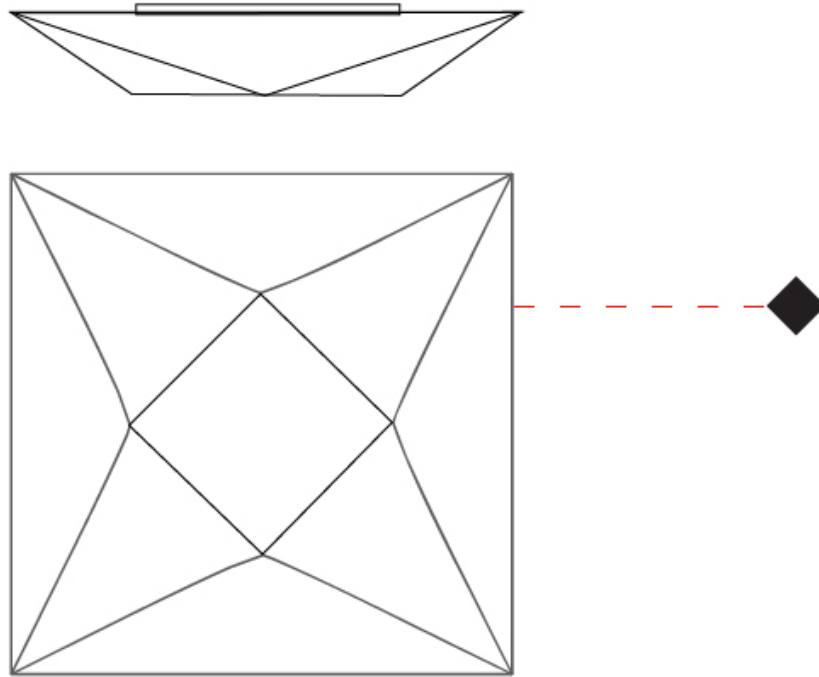

D112025

PROJECT	_____
TYPE	_____
SPECIFIER	_____
QUANTITY	_____
DATE	_____

D