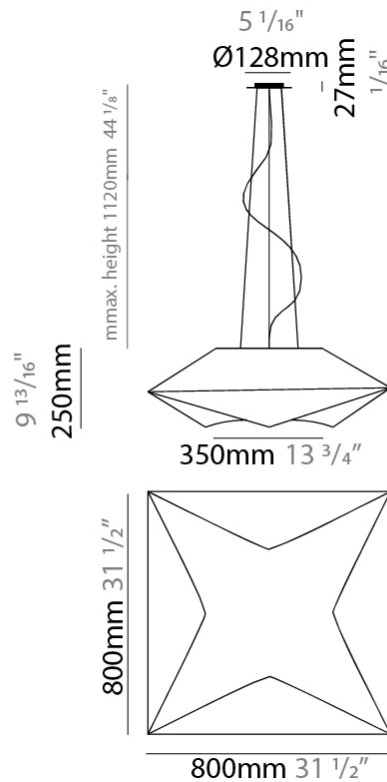

POLARIS SUSPENSION

D111072-277V

base number

1. To build a product code in our configurator select the specify button on the base model # product page
2. To build a manual product code on this datasheet choose from the options listed below in blue font and add the suffix to the base model #

GENERAL

Series: Polaris
Partner: Ole
Division: Design
Installation: Suspension
Product Type: Pendant
Mounting Location: Ceiling

PHYSICAL

Shape: Abstract
Length (mm): 800
Length (in): 31 1/2
Width (mm): 800
Width (in): 31 1/2
Height (mm): 250
Height (in): 9 13/16
Max. Overall Height (mm): 1370
Max. Overall Height (in): 53 7/8
Weight (kg): 4.8
Weight (lbs): 10.56
Diffuser: Elastic Fabric - Optical White
Fixture Finish: WHI
Fixture Material: Metal / Elastic Fabric
Primary Material: Fabric
Cable Details: 2000mm Cable

ELECTRICAL

Number of Lamps: 4
Lamp Type: LED Retrofit
Lamp Shape: A19
Bulb Included: Bulb Not Included
Max. Wattage Per Lamp (W): 15
Lamp Base: E26
Input Voltage (V): 120
Upon Request: 277Vac / GU24

LED

OPTICAL

RATINGS AND CERTIFICATIONS

Certified By: Certified for North American Standards
IP rating: IP20

PROJECT
TYPE
SPECIFIER
QUANTITY
DATE