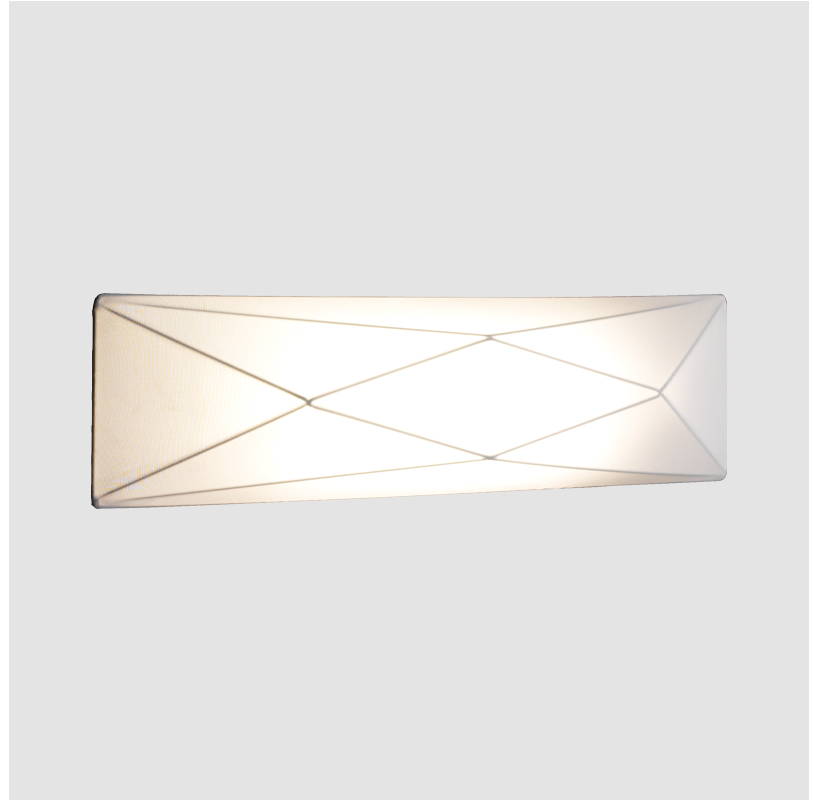

PROJECT	
TYPE	
SPECIFIER	
QUANTITY	
DATE	

POLARIS SURFACE

D113028

base number

1. To build a product code in our configurator select the specify button on the base model # product page
2. To build a manual product code on this datasheet choose from the options listed below in blue font and add the suffix to the base model #

GENERAL

Series: Polaris
Partner: Ole
Division: Design
Installation: Surface
Product Type: Wall Surface
Mounting Location: Wall

PHYSICAL

Shape: Abstract
Length (mm): 580
Length (in): 22 ¹³/₁₆
Width (mm): 150
Width (in): 5 ⁷/₈
Height (mm): 100
Height (in): 3 ¹⁵/₁₆
Extension (mm): 100
Extension (in): 3 ¹⁵/₁₆
Weight (kg): 1.3
Weight (lbs): 2.9
Diffuser: Elastic Fabric - Optical White
Fixture Finish: WHI
Fixture Material: Metal / Elastic Fabric
Primary Material: Fabric

ELECTRICAL

Number of Lamps: 2
Lamp Type: LED Retrofit
Lamp Shape: A19
Bulb Included: Bulb Not Included
Max. Wattage Per Lamp (W): 15
Lamp Base: E26
Input Voltage (V): 120
Upon Request: 277Vac / GU24

LED

OPTICAL

RATINGS AND CERTIFICATIONS

Certified By: Certified for North American Standards
IP rating: IP20