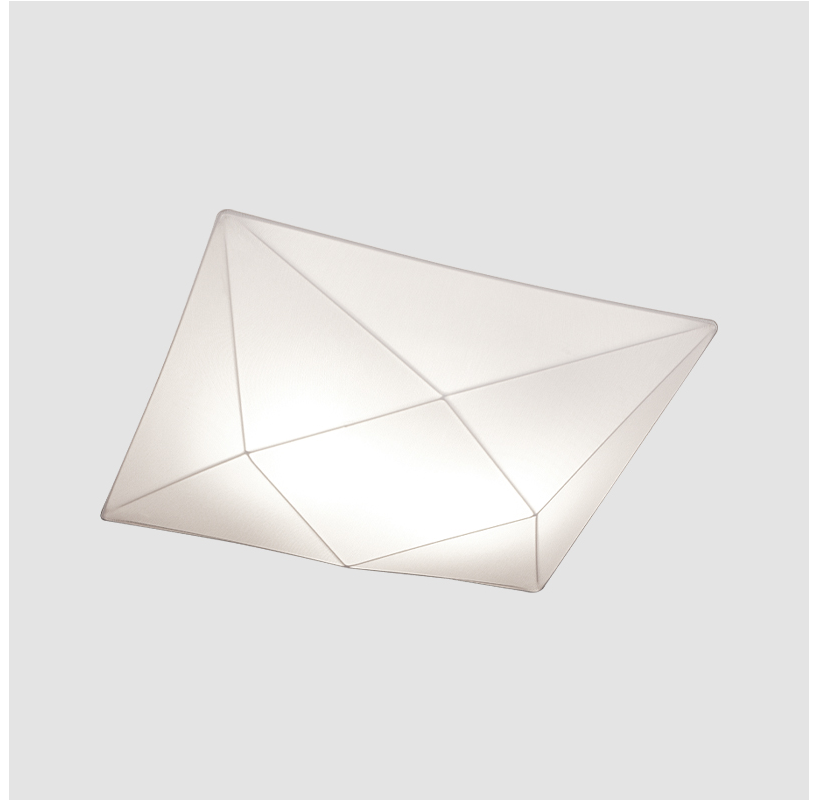

PROJECT	_____
TYPE	_____
SPECIFIER	_____
QUANTITY	_____
DATE	_____

POLARIS SURFACE

D112025

base number

1. To build a product code in our configurator select the specify button on the base model # product page
2. To build a manual product code on this datasheet choose from the options listed below in blue font and add the suffix to the base model #

GENERAL

Series: Polaris _____
Partner: Ole _____
Division: Design _____
Installation: Surface _____
Product Type: Ceiling Surface _____
Mounting Location: Ceiling _____

PHYSICAL

Shape: Abstract _____
Length (mm): 1000 _____
Length (in): 39 ³/₁₆ _____
Width (mm): 1000 _____
Width (in): 39 ³/₁₆ _____
Height (mm): 140 _____
Height (in): 5 ¹/₂ _____
Weight (kg): 4.8 _____
Weight (lbs): 10.6 _____
Diffuser: Elastic Fabric - Optical White _____
Fixture Finish: WHI _____
Fixture Material: Metal / Elastic Fabric _____
Primary Material: Fabric _____

ELECTRICAL

Number of Lamps: 5 _____
Lamp Type: LED Retrofit _____
Lamp Shape: A19 _____
Bulb Included: Bulb Not Included _____
Max. Wattage Per Lamp (W): 15 _____
Lamp Base: E26 _____
Input Voltage (V): 120 _____
Upon Request: 277Vac / GU24 _____

LED

OPTICAL

RATINGS AND CERTIFICATIONS

Certified By: Certified for North American Standards _____
IP rating: IP20 _____