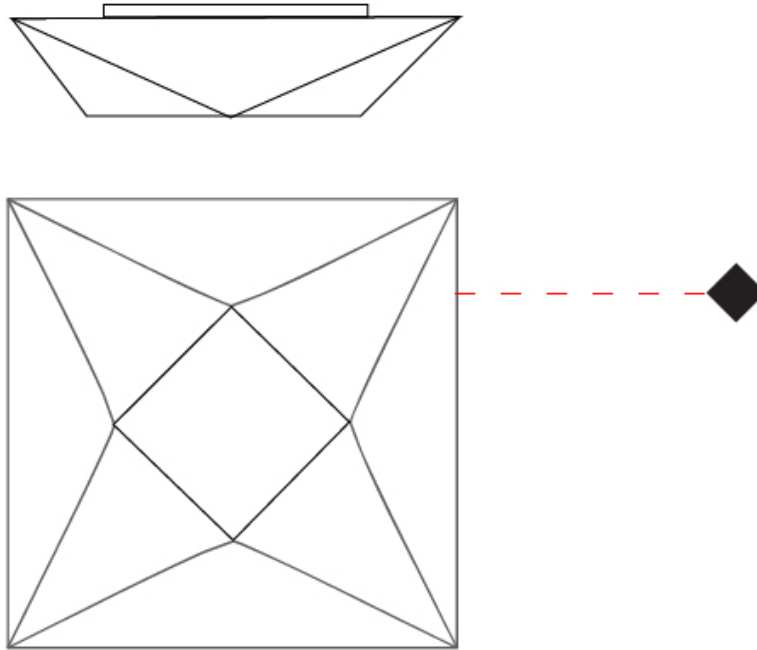

PROJECT	_____
TYPE	_____
SPECIFIER	_____
QUANTITY	_____
DATE	_____