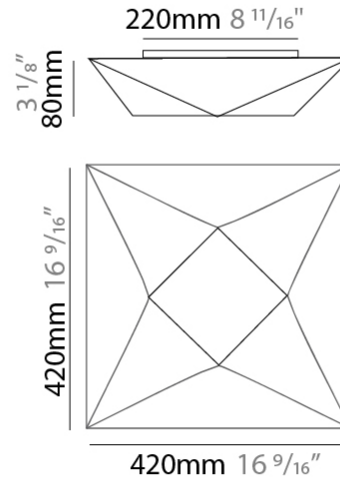

PROJECT _____
TYPE _____
SPECIFIER _____
QUANTITY _____
DATE _____

POLARIS SURFACE

D112022

base number

1. To build a product code in our configurator select the specify button on the base model # product page
2. To build a manual product code on this datasheet choose from the options listed below in blue font and add the suffix to the base model #

GENERAL

Series: Polaris _____
Partner: Ole _____
Division: Design _____
Installation: Surface _____
Product Type: Ceiling Surface _____
Mounting Location: Ceiling _____

PHYSICAL

Shape: Rectangle _____
Length (mm): 420 _____
Length (in): 16 ⁹/₁₆ _____
Width (mm): 420 _____
Width (in): 16 ⁹/₁₆ _____
Height (mm): 80 _____
Height (in): 3 ¹/₈ _____
Weight (kg): 2 _____
Weight (lbs): 4.4 _____
Diffuser: Elastic Fabric - Optical White Diffuser _____
Fixture Finish: WHI _____
Fixture Material: Metal / Elastic Fabric _____
Primary Material: Fabric _____

ELECTRICAL

Number of Lamps: 2 _____
Lamp Type: LED Retrofit _____
Lamp Shape: A19 _____
Bulb Included: Bulb Not Included _____
Max. Wattage Per Lamp (W): 15 _____
Lamp Base: E26 _____
Input Voltage (V): 120 _____
Upon Request: 277Vac / GU24 _____

LED

OPTICAL

RATINGS AND CERTIFICATIONS

Certified By: Certified for North American Standards _____
IP rating: IP20 _____