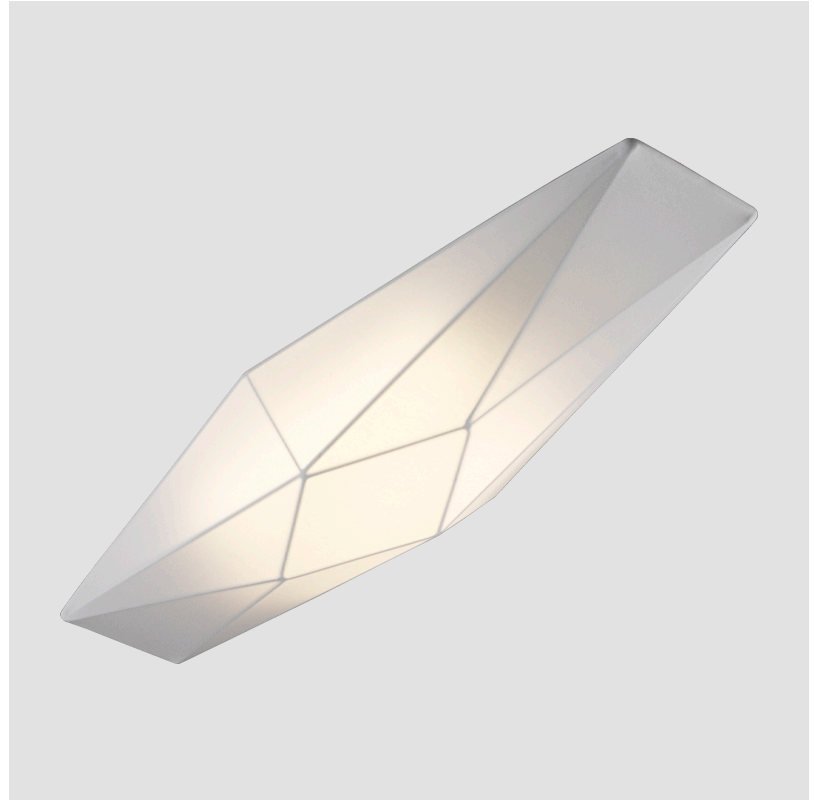

PROJECT	
TYPE	
SPECIFIER	
QUANTITY	
DATE	

POLARIS SURFACE

D113029

base number

1. To build a product code in our configurator select the specify button on the base model # product page
2. To build a manual product code on this datasheet choose from the options listed below in blue font and add the suffix to the base model #

GENERAL

Series: Polaris
Partner: Ole
Division: Design
Installation: Surface
Product Type: Ceiling Surface
Mounting Location: Wall

PHYSICAL

Shape: Abstract
Length (mm): 900
Length (in): 35 7/16
Width (mm): 290
Width (in): 11 7/16
Height (mm): 110
Height (in): 4 5/16
Extension (mm): 110
Extension (in): 4 5/16
Weight (kg): 2
Weight (lbs): 4.4
Diffuser: Elastic Fabric - Optical White
Fixture Finish: WHI
Fixture Material: Metal / Elastic Fabric
Primary Material: Fabric

ELECTRICAL

Number of Lamps: 2
Lamp Type: LED Retrofit
Lamp Shape: A19
Bulb Included: Bulb Not Included
Max. Wattage Per Lamp (W): 15
Lamp Base: E26
Input Voltage (V): 120
Upon Request: 277Vac / GU24

LED

OPTICAL

RATINGS AND CERTIFICATIONS

Certified By: Certified for North American Standards
IP rating: IP20