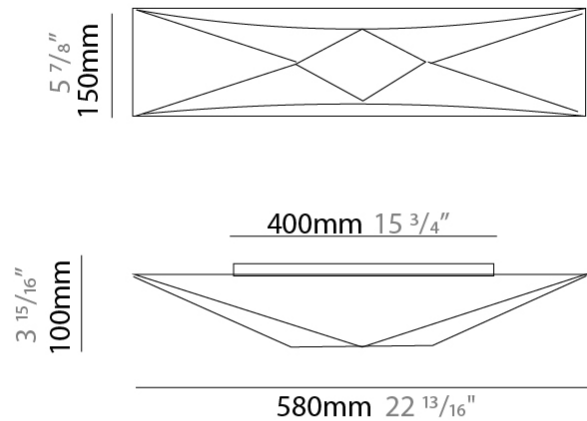

PROJECT	
TYPE	
SPECIFIER	
QUANTITY	
DATE	

POLARIS SURFACE

D113028

base number

1. To build a product code in our configurator select the specify button on the base model # product page
2. To build a manual product code on this datasheet choose from the options listed below in blue font and add the suffix to the base model #

GENERAL

Series: Polaris
Partner: Ole
Division: Design
Installation: Surface
Product Type: Wall Surface
Mounting Location: Wall

PHYSICAL

Shape: Abstract
Length (mm): 580
Length (in): 22 ¹³/₁₆
Width (mm): 150
Width (in): 5 ⁷/₈
Height (mm): 100
Height (in): 3 ¹⁵/₁₆
Extension (mm): 100
Extension (in): 3 ¹⁵/₁₆
Weight (kg): 1.3
Weight (lbs): 2.9
Diffuser: Elastic Fabric - Optical White
Fixture Finish: WHI
Fixture Material: Metal / Elastic Fabric
Primary Material: Fabric

ELECTRICAL

Number of Lamps: 2
Lamp Type: LED Retrofit
Lamp Shape: A19
Bulb Included: Bulb Not Included
Max. Wattage Per Lamp (W): 15
Lamp Base: E26
Input Voltage (V): 120
Upon Request: 277Vac / GU24

LED

OPTICAL

RATINGS AND CERTIFICATIONS

Certified By: Certified for North American Standards
IP rating: IP20