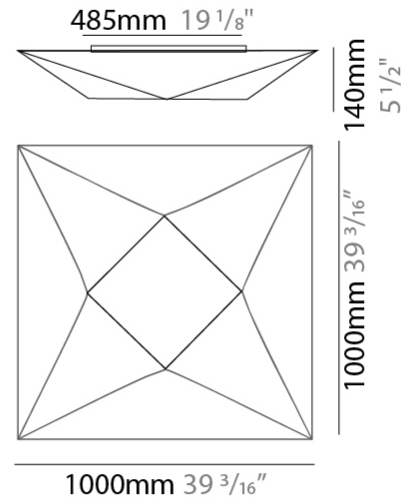

PROJECT	_____
TYPE	_____
SPECIFIER	_____
QUANTITY	_____
DATE	_____

POLARIS SURFACE

D112025

base number

1. To build a product code in our configurator select the specify button on the base model # product page
2. To build a manual product code on this datasheet choose from the options listed below in blue font and add the suffix to the base model #

GENERAL

Series: Polaris _____
Partner: Ole _____
Division: Design _____
Installation: Surface _____
Product Type: Ceiling Surface _____
Mounting Location: Ceiling _____

PHYSICAL

Shape: Abstract _____
Length (mm): 1000 _____
Length (in): 39 ³/₁₆ _____
Width (mm): 1000 _____
Width (in): 39 ³/₁₆ _____
Height (mm): 140 _____
Height (in): 5 ¹/₂ _____
Weight (kg): 4.8 _____
Weight (lbs): 10.6 _____
Diffuser: Elastic Fabric - Optical White _____
Fixture Finish: WHI _____
Fixture Material: Metal / Elastic Fabric _____
Primary Material: Fabric _____

ELECTRICAL

Number of Lamps: 5 _____
Lamp Type: LED Retrofit _____
Lamp Shape: A19 _____
Bulb Included: Bulb Not Included _____
Max. Wattage Per Lamp (W): 15 _____
Lamp Base: E26 _____
Input Voltage (V): 120 _____
Upon Request: 277Vac / GU24 _____

LED

OPTICAL

RATINGS AND CERTIFICATIONS

Certified By: Certified for North American Standards _____
IP rating: IP20 _____