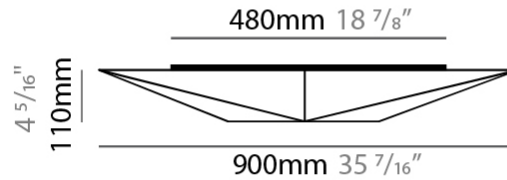

PROJECT	
TYPE	
SPECIFIER	
QUANTITY	
DATE	

POLARIS SURFACE

D113029

base number

1. To build a product code in our configurator select the specify button on the base model # product page
2. To build a manual product code on this datasheet choose from the options listed below in blue font and add the suffix to the base model #

GENERAL

Series: Polaris
Partner: Ole
Division: Design
Installation: Surface
Product Type: Ceiling Surface
Mounting Location: Wall

PHYSICAL

Shape: Abstract
Length (mm): 900
Length (in): 35 7/16
Width (mm): 290
Width (in): 11 7/16
Height (mm): 110
Height (in): 4 5/16
Extension (mm): 110
Extension (in): 4 5/16
Weight (kg): 2
Weight (lbs): 4.4
Diffuser: Elastic Fabric - Optical White
Fixture Finish: WHI
Fixture Material: Metal / Elastic Fabric
Primary Material: Fabric

ELECTRICAL

Number of Lamps: 2
Lamp Type: LED Retrofit
Lamp Shape: A19
Bulb Included: Bulb Not Included
Max. Wattage Per Lamp (W): 15
Lamp Base: E26
Input Voltage (V): 120
Upon Request: 277Vac / GU24

LED

OPTICAL

RATINGS AND CERTIFICATIONS

Certified By: Certified for North American Standards
IP rating: IP20