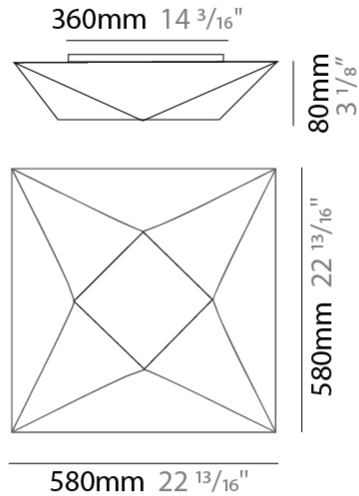

PROJECT _____
TYPE _____
SPECIFIER _____
QUANTITY _____
DATE _____

POLARIS SURFACE

D112023

base number

1. To build a product code in our configurator select the specify button on the base model # product page
2. To build a manual product code on this datasheet choose from the options listed below in blue font and add the suffix to the base model #

GENERAL

Series: Polaris _____
Partner: Ole _____
Division: Design _____
Installation: Surface _____
Product Type: Ceiling Surface _____
Mounting Location: Ceiling _____

PHYSICAL

Shape: Abstract _____
Length (mm): 580 _____
Length (in): 22 ¹³/₁₆ _____
Width (mm): 580 _____
Width (in): 22 ¹³/₁₆ _____
Height (mm): 80 _____
Height (in): 3 ¹/₈ _____
Weight (kg): 2.7 _____
Weight (lbs): 5.9 _____
Diffuser: Elastic Fabric - Optical White _____
Fixture Finish: WHI _____
Fixture Material: Metal / Elastic Fabric _____
Primary Material: Fabric _____

ELECTRICAL

Number of Lamps: 4 _____
Lamp Type: LED Retrofit _____
Lamp Shape: A19 _____
Bulb Included: Bulb Not Included _____
Max. Wattage Per Lamp (W): 15 _____
Lamp Base: E26 _____
Input Voltage (V): 120 _____
Upon Request: 277Vac / GU24 _____

LED

OPTICAL

RATINGS AND CERTIFICATIONS

Certified By: Certified for North American Standards _____
IP rating: IP20 _____