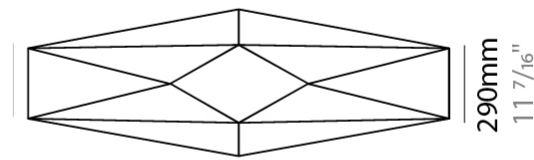

PROJECT	
TYPE	
SPECIFIER	
QUANTITY	
DATE	

POLARIS SURFACE

D113029

base number

1. To build a product code in our configurator select the specify button on the base model # product page
2. To build a manual product code on this datasheet choose from the options listed below in blue font and add the suffix to the base model #

GENERAL

Series: Polaris
Partner: Ole
Division: Design
Installation: Surface
Product Type: Ceiling Surface
Mounting Location: Wall

PHYSICAL

Shape: Abstract
Length (mm): 900
Length (in): 35 7/16
Width (mm): 290
Width (in): 11 7/16
Height (mm): 110
Height (in): 4 5/16
Extension (mm): 110
Extension (in): 4 5/16
Weight (kg): 2
Weight (lbs): 4.4
Diffuser: Elastic Fabric - Optical White
Fixture Finish: WHI
Fixture Material: Metal / Elastic Fabric
Primary Material: Fabric

ELECTRICAL

Number of Lamps: 2
Lamp Type: LED Retrofit
Lamp Shape: A19
Bulb Included: Bulb Not Included
Max. Wattage Per Lamp (W): 15
Lamp Base: E26
Input Voltage (V): 120
Upon Request: 277Vac / GU24

LED

OPTICAL

RATINGS AND CERTIFICATIONS

Certified By: Certified for North American Standards
IP rating: IP20