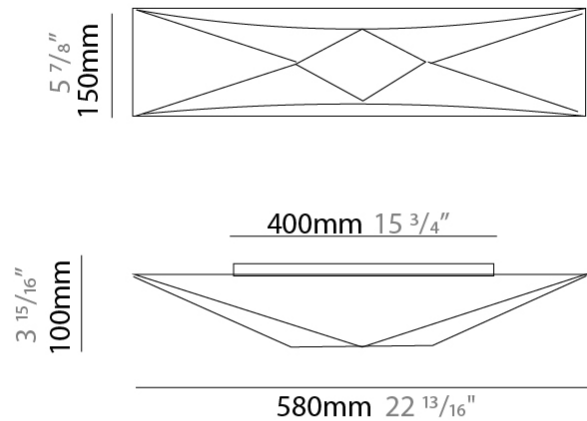

PROJECT	_____
TYPE	_____
SPECIFIER	_____
QUANTITY	_____
DATE	_____

POLARIS SURFACE

D113028

base number

1. To build a product code in our configurator select the specify button on the base model # product page
2. To build a manual product code on this datasheet choose from the options listed below in blue font and add the suffix to the base model #

GENERAL

Series: Polaris _____
Brand: Ole _____
Division: Design _____
Mounting Type: Surface _____
Mounting Location: Wall _____
Subcategory: Ambient _____

PHYSICAL

Shape: Abstract _____
Length (mm): 580 _____
Length (in): 22 ¹³/₁₆ _____
Width (mm): 150 _____
Width (in): 5 ⁷/₈ _____
Height (mm): 100 _____
Height (in): 3 ¹⁵/₁₆ _____
Extension (mm): 100 _____
Extension (in): 3 ¹⁵/₁₆ _____
Light Distribution: Omnidirectional _____
Weight (kg): 1.3 _____
Weight (lbs): 2.9 _____
Diffuser: Elastic Fabric - Optical White _____
Fixture Finish: WHI _____
Fixture Material: Metal / Elastic Fabric _____

ELECTRICAL

Number of Lamps: 2 _____
Lamp Type: LED Retrofit _____
Lamp Shape: A19 _____
Bulb Included: Bulb Not Included _____
Max. Wattage Per Lamp (W): 15 _____
Lamp Base: E26 _____
Input Voltage (V): 120 _____
Upon Request: 277Vac / GU24 _____

LED

OPTICAL

RATINGS AND CERTIFICATIONS

Certified By: Certified for North American Standards _____
IP rating: IP20 _____