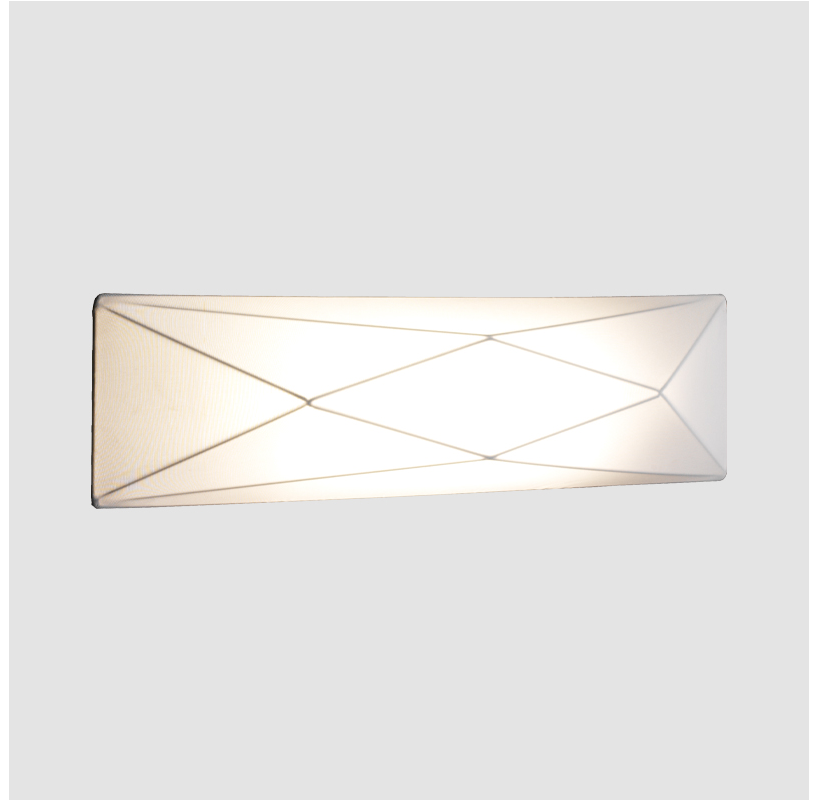

PROJECT	_____
TYPE	_____
SPECIFIER	_____
QUANTITY	_____
DATE	_____

POLARIS SURFACE

D113028

base number

1. To build a product code in our configurator select the specify button on the base model # product page
2. To build a manual product code on this datasheet choose from the options listed below in blue font and add the suffix to the base model #

GENERAL

Series: Polaris _____
Brand: Ole _____
Division: Design _____
Mounting Type: Surface _____
Mounting Location: Wall _____
Subcategory: Ambient _____

PHYSICAL

Shape: Abstract _____
Length (mm): 580 _____
Length (in): 22 ¹³/₁₆ _____
Width (mm): 150 _____
Width (in): 5 ⁷/₈ _____
Height (mm): 100 _____
Height (in): 3 ¹⁵/₁₆ _____
Extension (mm): 100 _____
Extension (in): 3 ¹⁵/₁₆ _____
Light Distribution: Omnidirectional _____
Weight (kg): 1.3 _____
Weight (lbs): 2.9 _____
Diffuser: Elastic Fabric - Optical White _____
Fixture Finish: WHI _____
Fixture Material: Metal / Elastic Fabric _____

ELECTRICAL

Number of Lamps: 2 _____
Lamp Type: LED Retrofit _____
Lamp Shape: A19 _____
Bulb Included: Bulb Not Included _____
Max. Wattage Per Lamp (W): 15 _____
Lamp Base: E26 _____
Input Voltage (V): 120 _____
Upon Request: 277Vac / GU24 _____

LED

OPTICAL

RATINGS AND CERTIFICATIONS

Certified By: Certified for North American Standards _____
IP rating: IP20 _____