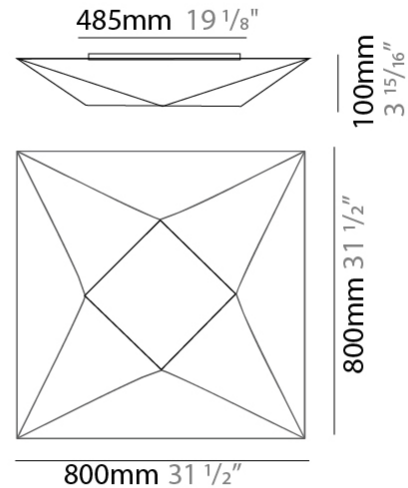

PROJECT _____
TYPE _____
SPECIFIER _____
QUANTITY _____
DATE _____

POLARIS SURFACE

D112024

base number

1. To build a product code in our configurator select the specify button on the base model # product page
2. To build a manual product code on this datasheet choose from the options listed below in blue font and add the suffix to the base model #

GENERAL

Series: Polaris _____
Brand: Ole _____
Division: Design _____
Mounting Type: Surface _____
Mounting Location: Wall / Ceiling _____
Subcategory: Ambient _____

PHYSICAL

Shape: Abstract _____
Length (mm): 800 _____
Length (in): 31 1/2 _____
Width (mm): 800 _____
Width (in): 31 1/2 _____
Height (mm): 100 _____
Height (in): 3 15/16 _____
Light Distribution: Omnidirectional _____
Weight (kg): 4 _____
Weight (lbs): 8.8 _____
Diffuser: Elastic Fabric - Optical White _____
Fixture Finish: WHI _____
Fixture Material: Metal / Elastic Fabric _____

ELECTRICAL

Number of Lamps: 4 _____
Lamp Type: LED Retrofit _____
Lamp Shape: A19 _____
Bulb Included: Bulb Not Included _____
Max. Wattage Per Lamp (W): 15 _____
Lamp Base: E26 _____
Input Voltage (V): 120 _____
Upon Request: 277Vac / GU24 _____

LED

OPTICAL

RATINGS AND CERTIFICATIONS

Certified By: Certified for North American Standards _____
IP rating: IP20 _____