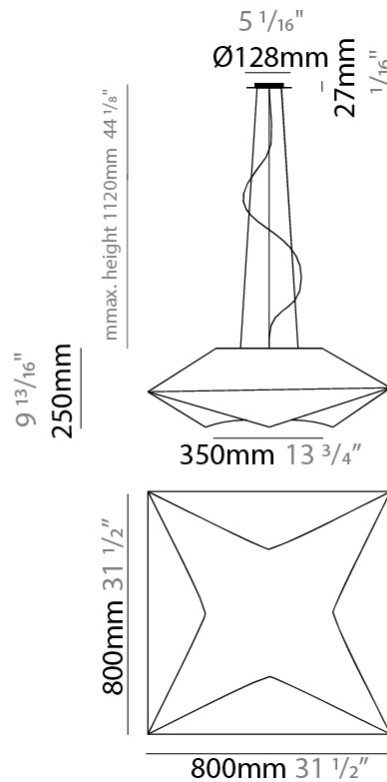

POLARIS SUSPENSION

D111072

base number

PROJECT	
TYPE	
SPECIFIER	
QUANTITY	
DATE	

1. To build a product code in our configurator select the specify button on the base model # product page
2. To build a manual product code on this datasheet choose from the options listed below in blue font and add the suffix to the base model #

GENERAL

Series: Polaris
Brand: Ole
Division: Design
Mounting Type: Suspension
Mounting Location: Ceiling
Subcategory: Ambient

PHYSICAL

Shape: Abstract
Length (mm): 800
Length (in): 31 1/2
Width (mm): 800
Width (in): 31 1/2
Height (mm): 250
Height (in): 9 13/16
Max. Overall Height (mm): 1370
Max. Overall Height (in): 53 7/8
Light Distribution: Omnidirectional
Weight (kg): 4.8
Weight (lbs): 10.56
Diffuser: Elastic Fabric - Optical White
Fixture Finish: WHI
Fixture Material: Metal / Elastic Fabric
Cable Details: 2000mm Cable

ELECTRICAL

Number of Lamps: 4
Lamp Type: LED Retrofit
Lamp Shape: A19
Bulb Included: Bulb Not Included
Max. Wattage Per Lamp (W): 15
Lamp Base: E26
Input Voltage (V): 120
Upon Request: 277Vac / GU24

LED

OPTICAL

RATINGS AND CERTIFICATIONS

Certified By: Certified for North American Standards
IP rating: IP20