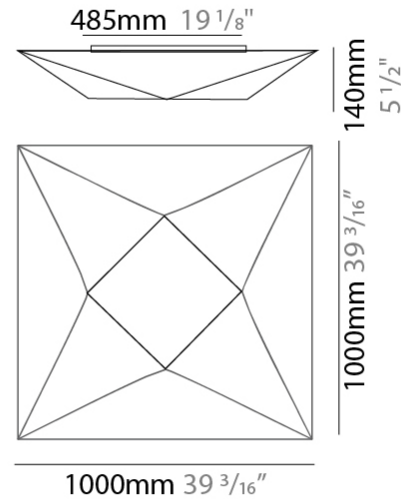

PROJECT	
TYPE	
SPECIFIER	
QUANTITY	
DATE	

POLARIS SURFACE

D112025

base number

1. To build a product code in our configurator select the specify button on the base model # product page
2. To build a manual product code on this datasheet choose from the options listed below in blue font and add the suffix to the base model #

GENERAL

Series: Polaris
Brand: Ole
Division: Design
Mounting Type: Surface
Mounting Location: Wall / Ceiling
Subcategory: Ambient

PHYSICAL

Shape: Abstract
Length (mm): 1000
Length (in): 39 3/8
Width (mm): 1000
Width (in): 39 3/8
Height (mm): 140
Height (in): 5 1/2
Light Distribution: Omnidirectional
Weight (kg): 4.8
Weight (lbs): 10.6
Diffuser: Elastic Fabric - Optical White
Fixture Finish: WHI
Fixture Material: Metal / Elastic Fabric

ELECTRICAL

Number of Lamps: 5
Lamp Type: LED Retrofit
Lamp Shape: A19
Bulb Included: Bulb Not Included
Max. Wattage Per Lamp (W): 15
Lamp Base: E26
Input Voltage (V): 120
Upon Request: 277Vac / GU24

LED

OPTICAL

RATINGS AND CERTIFICATIONS

Certified By: Certified for North American Standards
IP rating: IP20