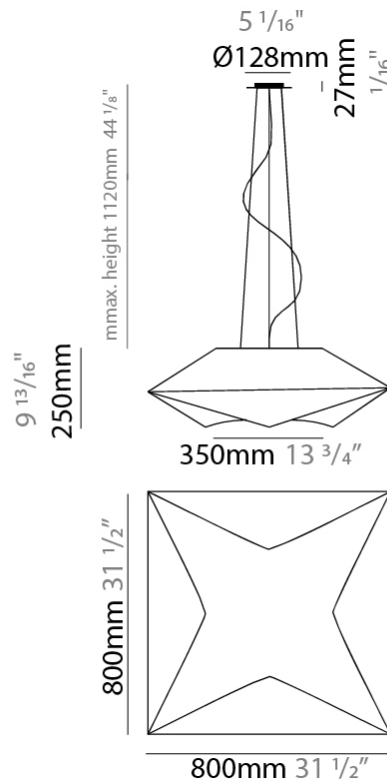

PROJECT	
TYPE	
SPECIFIER	
QUANTITY	
DATE	

POLARIS SUSPENSION

D111072

base number

1. To build a product code in our configurator select the specify button on the base model # product page
2. To build a manual product code on this datasheet choose from the options listed below in blue font and add the suffix to the base model #

GENERAL

Series: Polaris
Brand: Ole
Division: Design
Mounting Type: Suspension
Mounting Location: Ceiling
Subcategory: Ambient

PHYSICAL

Shape: Abstract
Length (mm): 800
Length (in): 31 1/2
Width (mm): 800
Width (in): 31 1/2
Height (mm): 250
Height (in): 9 13/16
Max. Overall Height (mm): 1370
Max. Overall Height (in): 53 7/8
Light Distribution: Omnidirectional
Weight (kg): 4.8
Weight (lbs): 10.56
Diffuser: Elastic Fabric - Optical White
Fixture Finish: WHI
Fixture Material: Metal / Elastic Fabric
Cable Details: 2000mm Cable

ELECTRICAL

Number of Lamps: 4
Lamp Type: LED Retrofit
Lamp Shape: A19
Bulb Included: Bulb Not Included
Max. Wattage Per Lamp (W): 15
Lamp Base: E26
Input Voltage (V): 120
Upon Request: 277Vac / GU24

LED

OPTICAL

RATINGS AND CERTIFICATIONS

Certified By: Certified for North American Standards
IP rating: IP20