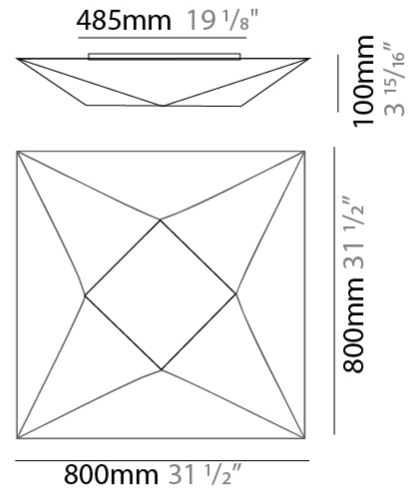

PROJECT	_____
TYPE	_____
SPECIFIER	_____
QUANTITY	_____
DATE	_____

POLARIS SURFACE

D112024

base number

1. To build a product code in our configurator select the specify button on the base model # product page
2. To build a manual product code on this datasheet choose from the options listed below in blue font and add the suffix to the base model #

GENERAL

Series: Polaris _____
Brand: Ole _____
Division: Design _____
Mounting Type: Surface _____
Mounting Location: Wall / Ceiling _____
Subcategory: Ambient _____

PHYSICAL

Shape: Abstract _____
Length (mm): 800 _____
Length (in): 31 1/2 _____
Width (mm): 800 _____
Width (in): 31 1/2 _____
Height (mm): 100 _____
Height (in): 3 15/16 _____
Light Distribution: Omnidirectional _____
Weight (kg): 4 _____
Weight (lbs): 8.8 _____
Diffuser: Elastic Fabric - Optical White _____
Fixture Finish: WHI _____
Fixture Material: Metal / Elastic Fabric _____

ELECTRICAL

Number of Lamps: 4 _____
Lamp Type: LED Retrofit _____
Lamp Shape: A19 _____
Bulb Included: Bulb Not Included _____
Max. Wattage Per Lamp (W): 15 _____
Lamp Base: E26 _____
Input Voltage (V): 120 _____
Upon Request: 277Vac / GU24 _____

LED

OPTICAL

RATINGS AND CERTIFICATIONS

Certified By: Certified for North American Standards _____
IP rating: IP20 _____