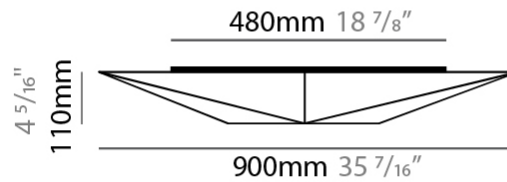

PROJECT	_____
TYPE	_____
SPECIFIER	_____
QUANTITY	_____
DATE	_____

POLARIS SURFACE

D113029

base number

1. To build a product code in our configurator select the specify button on the base model # product page
2. To build a manual product code on this datasheet choose from the options listed below in blue font and add the suffix to the base model #

GENERAL

Series: Polaris _____
Brand: Ole _____
Division: Design _____
Mounting Type: Surface _____
Mounting Location: Wall _____
Subcategory: Ambient _____

PHYSICAL

Shape: Abstract _____
Length (mm): 900 _____
Length (in): 35 7/16 _____
Width (mm): 290 _____
Width (in): 11 7/16 _____
Height (mm): 110 _____
Height (in): 4 5/16 _____
Extension (mm): 110 _____
Extension (in): 4 5/16 _____
Light Distribution: Omnidirectional _____
Weight (kg): 2 _____
Weight (lbs): 4.4 _____
Diffuser: Elastic Fabric - Optical White _____
Fixture Finish: WHI _____
Fixture Material: Metal / Elastic Fabric _____

ELECTRICAL

Number of Lamps: 2 _____
Lamp Type: LED Retrofit _____
Lamp Shape: A19 _____
Bulb Included: Bulb Not Included _____
Max. Wattage Per Lamp (W): 15 _____
Lamp Base: E26 _____
Input Voltage (V): 120 _____
Upon Request: 277Vac / GU24 _____

LED

OPTICAL

RATINGS AND CERTIFICATIONS

Certified By: Certified for North American Standards _____
IP rating: IP20 _____