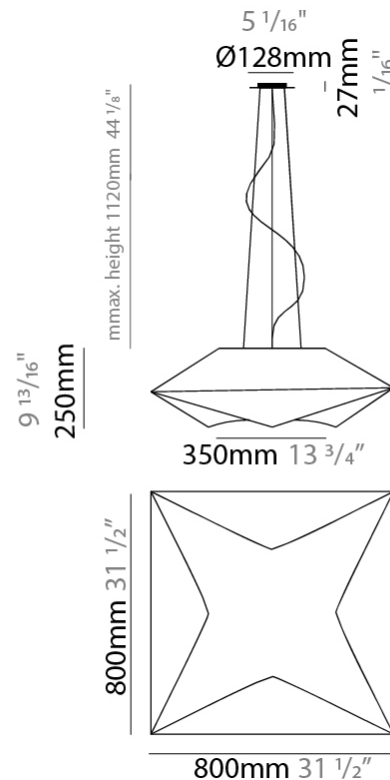

POLARIS SUSPENSION

D111072

base number

1. To build a product code in our configurator select the specify button on the base model # product page
2. To build a manual product code on this datasheet choose from the options listed below in blue font and add the suffix to the base model #

GENERAL

Series: Polaris
Brand: Ole
Division: Design
Mounting Type: Suspension
Mounting Location: Ceiling
Subcategory: Ambient

PHYSICAL

Shape: Abstract
Length (mm): 800
Length (in): 31 1/2
Width (mm): 800
Width (in): 31 1/2
Height (mm): 250
Height (in): 9 13/16
Max. Overall Height (mm): 1370
Max. Overall Height (in): 53 7/8
Light Distribution: Omnidirectional
Weight (kg): 4.8
Weight (lbs): 10.56
Diffuser: Elastic Fabric - Optical White
Fixture Finish: WHI
Fixture Material: Metal / Elastic Fabric
Cable Details: 2000mm Cable

ELECTRICAL

Number of Lamps: 4
Lamp Type: LED Retrofit
Lamp Shape: A19
Bulb Included: Bulb Not Included
Max. Wattage Per Lamp (W): 15
Lamp Base: E26
Input Voltage (V): 120
Upon Request: 277Vac / GU24

LED

OPTICAL

RATINGS AND CERTIFICATIONS

Certified By: Certified for North American Standards
IP rating: IP20

PROJECT	
TYPE	
SPECIFIER	
QUANTITY	
DATE