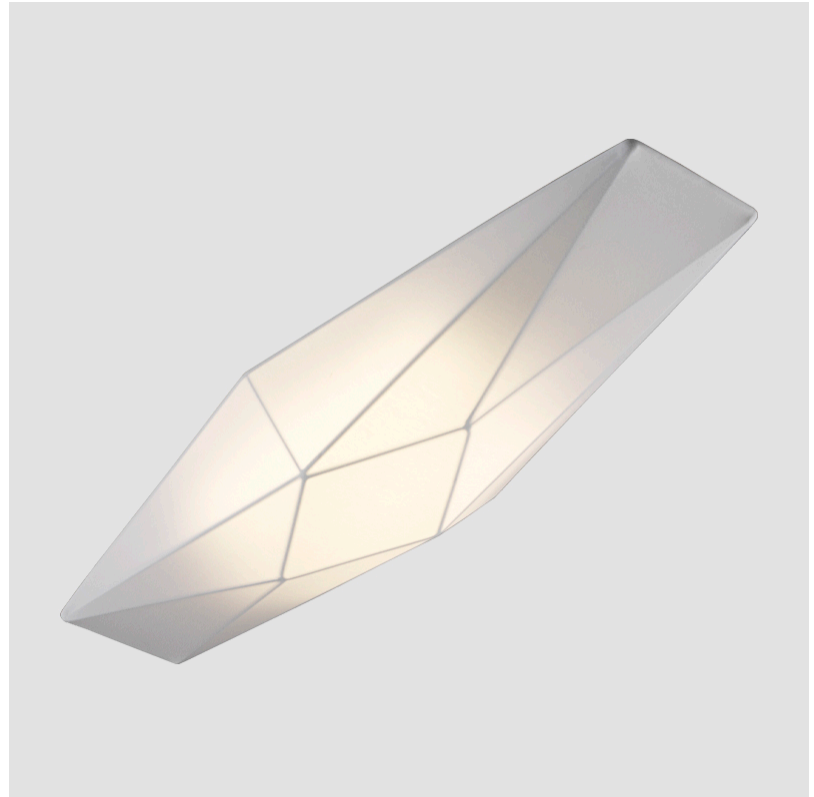

POLARIS SURFACE

D113030-

base number   LED   Color
                         Dimming   Temperature

1. To build a product code in our configurator select the specify button on the base model # product page
2. To build a manual product code on this datasheet choose from the options listed below in blue font and add the suffix to the base model #

GENERAL

Series: Polaris
Brand: Ole
Division: Design
Mounting Type: Surface
Mounting Location: Wall
Subcategory: Ambient

PHYSICAL

Shape: Abstract
Length (mm): 900
Length (in): 35 7/16
Width (mm): 290
Width (in): 11 7/16
Height (mm): 110
Height (in): 4 5/16
Extension (mm): 110
Extension (in): 4 5/16
Light Distribution: Omnidirectional
Weight (kg): 2.1
Weight (lbs): 4.6
Diffuser: Elastic Fabric - Optical White
Fixture Finish: WHI
Fixture Material: Metal / Elastic Fabric

ELECTRICAL

Lamp Type: LED
Input Wattage (W): 15
Total Output Wattage (W): 12.4
[Dimming: Non-Dimmable / 0-10V Dimming](#)
Driver Included: Yes
Driver Location: Integrated
Driver Type: Constant Current - Universal
Driver Class: Class 2
Input Voltage (V): 120 - 277
Constant Current (MA): 700

LED

[Color Temperature (°K): 3000 / 4000](#)
Max. Delivered Lumen (lm): 1180 / 1235
CRI: >80 CRI
Lamp Life (hrs): 50000

OPTICAL

RATINGS AND CERTIFICATIONS

Certified By: Certified for North American Standards
IP rating: IP20

PROJECT
TYPE
SPECIFIER
QUANTITY
DATE