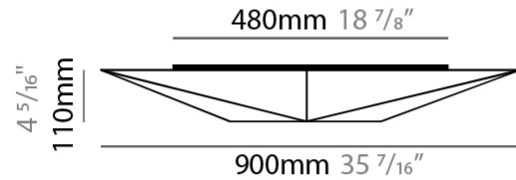

PROJECT	_____
TYPE	_____
SPECIFIER	_____
QUANTITY	_____
DATE	_____

POLARIS SURFACE

D113029

base number

1. To build a product code in our configurator select the specify button on the base model # product page
2. To build a manual product code on this datasheet choose from the options listed below in blue font and add the suffix to the base model #

GENERAL

Series: Polaris _____
Brand: Ole _____
Division: Design _____
Mounting Type: Surface _____
Mounting Location: Wall _____
Subcategory: Ambient _____

PHYSICAL

Shape: Abstract _____
Length (mm): 900 _____
Length (in): 35 7/16 _____
Width (mm): 290 _____
Width (in): 11 7/16 _____
Height (mm): 110 _____
Height (in): 4 5/16 _____
Extension (mm): 110 _____
Extension (in): 4 5/16 _____
Light Distribution: Omnidirectional _____
Weight (kg): 2 _____
Weight (lbs): 4.4 _____
Diffuser: Elastic Fabric - Optical White _____
Fixture Finish: WHI _____
Fixture Material: Metal / Elastic Fabric _____

ELECTRICAL

Number of Lamps: 2 _____
Lamp Type: LED Retrofit _____
Lamp Shape: A19 _____
Bulb Included: Bulb Not Included _____
Max. Wattage Per Lamp (W): 15 _____
Lamp Base: E26 _____
Input Voltage (V): 120 _____
Upon Request: 277Vac / GU24 _____

LED

OPTICAL

RATINGS AND CERTIFICATIONS

Certified By: Certified for North American Standards _____
IP rating: IP20 _____