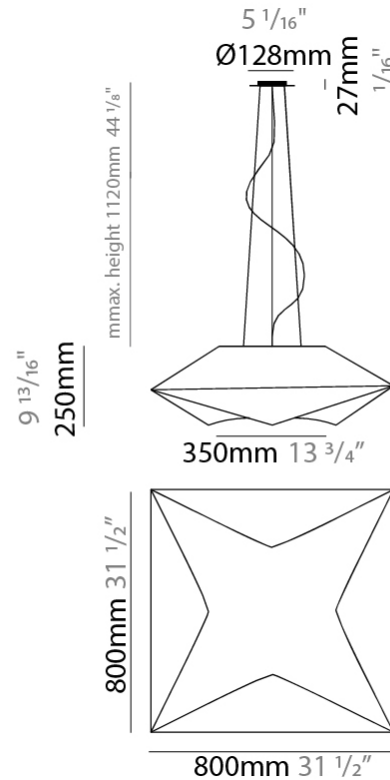

PROJECT	_____
TYPE	_____
SPECIFIER	_____
QUANTITY	_____
DATE	_____

POLARIS SUSPENSION

D111072

base number

1. To build a product code in our configurator select the specify button on the base model # product page
2. To build a manual product code on this datasheet choose from the options listed below in blue font and add the suffix to the base model #

GENERAL

Series: Polaris
Brand: Ole
Division: Design
Mounting Type: Suspension
Mounting Location: Ceiling
Subcategory: Ambient

PHYSICAL

Shape: Abstract
Length (mm): 800
Length (in): 31 1/2
Width (mm): 800
Width (in): 31 1/2
Height (mm): 250
Height (in): 9 13/16
Max. Overall Height (mm): 1370
Max. Overall Height (in): 53 7/8
Light Distribution: Omnidirectional
Weight (kg): 4.8
Weight (lbs): 10.56
Diffuser: Elastic Fabric - Optical White
Fixture Finish: WHI
Fixture Material: Metal / Elastic Fabric
Cable Details: 2000mm Cable

ELECTRICAL

Number of Lamps: 4
Lamp Type: LED Retrofit
Lamp Shape: A19
Bulb Included: Bulb Not Included
Max. Wattage Per Lamp (W): 15
Lamp Base: E26
Input Voltage (V): 120
Upon Request: 277Vac / GU24

LED

OPTICAL

RATINGS AND CERTIFICATIONS

Certified By: Certified for North American Standards
IP rating: IP20