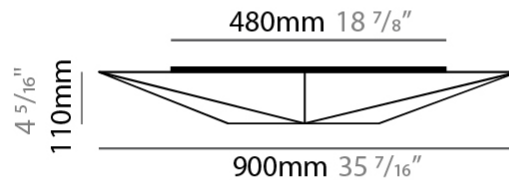

PROJECT	
TYPE	
SPECIFIER	
QUANTITY	
DATE	

POLARIS SURFACE

D113029

base number

1. To build a product code in our configurator select the specify button on the base model # product page
2. To build a manual product code on this datasheet choose from the options listed below in blue font and add the suffix to the base model #

GENERAL

Series: Polaris _____
Brand: Ole _____
Division: Design _____
Mounting Type: Surface _____
Mounting Location: Wall _____
Subcategory: Ambient _____

PHYSICAL

Shape: Abstract _____
Length (mm): 900 _____
Length (in): 35 7/16 _____
Width (mm): 290 _____
Width (in): 11 7/16 _____
Height (mm): 110 _____
Height (in): 4 5/16 _____
Extension (mm): 110 _____
Extension (in): 4 5/16 _____
Light Distribution: Omnidirectional _____
Weight (kg): 2 _____
Weight (lbs): 4.4 _____
Diffuser: Elastic Fabric - Optical White _____
Fixture Finish: WHI _____
Fixture Material: Metal / Elastic Fabric _____

ELECTRICAL

Number of Lamps: 2 _____
Lamp Type: LED Retrofit _____
Lamp Shape: A19 _____
Bulb Included: Bulb Not Included _____
Max. Wattage Per Lamp (W): 15 _____
Lamp Base: E26 _____
Input Voltage (V): 120 _____
Upon Request: 277Vac / GU24 _____

LED

OPTICAL

RATINGS AND CERTIFICATIONS

Certified By: Certified for North American Standards _____
IP rating: IP20 _____