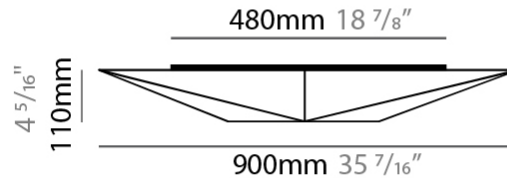

PROJECT	
TYPE	
SPECIFIER	
QUANTITY	
DATE	

POLARIS SURFACE

D113029

base number

1. To build a product code in our configurator select the specify button on the base model # product page
2. To build a manual product code on this datasheet choose from the options listed below in blue font and add the suffix to the base model #

GENERAL

Series: Polaris
Brand: Ole
Division: Design
Mounting Type: Surface
Mounting Location: Wall
Subcategory: Ambient

PHYSICAL

Shape: Abstract
Length (mm): 900
Length (in): 35 7/16
Width (mm): 290
Width (in): 11 7/16
Height (mm): 110
Height (in): 4 5/16
Extension (mm): 110
Extension (in): 4 5/16
Light Distribution: Omnidirectional
Weight (kg): 2
Weight (lbs): 4.4
Diffuser: Elastic Fabric - Optical White
Fixture Finish: WHI
Fixture Material: Metal / Elastic Fabric

ELECTRICAL

Number of Lamps: 2
Lamp Type: LED Retrofit
Lamp Shape: A19
Bulb Included: Bulb Not Included
Max. Wattage Per Lamp (W): 15
Lamp Base: E26
Input Voltage (V): 120
Upon Request: 277Vac / GU24

LED

OPTICAL

RATINGS AND CERTIFICATIONS

Certified By: Certified for North American Standards
IP rating: IP20