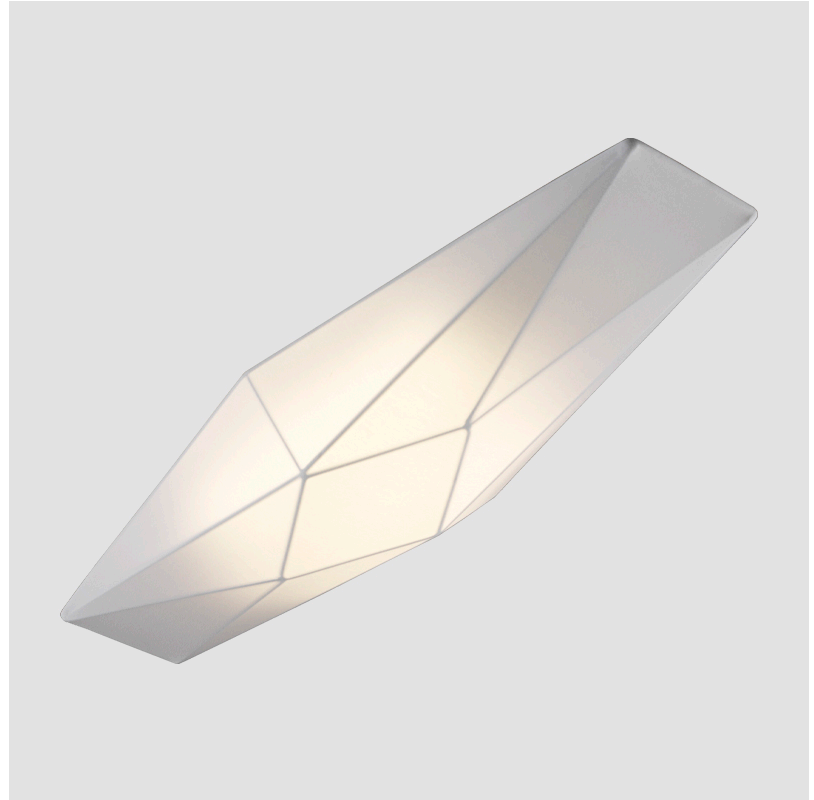

PROJECT	
TYPE	
SPECIFIER	
QUANTITY	
DATE	

POLARIS SURFACE

D113029

base number

1. To build a product code in our configurator select the specify button on the base model # product page
2. To build a manual product code on this datasheet choose from the options listed below in blue font and add the suffix to the base model #

GENERAL

Series: Polaris
Brand: Ole
Division: Design
Mounting Type: Surface
Mounting Location: Wall
Subcategory: Ambient

PHYSICAL

Shape: Abstract
Length (mm): 900
Length (in): 35 7/16
Width (mm): 290
Width (in): 11 7/16
Height (mm): 110
Height (in): 4 5/16
Extension (mm): 110
Extension (in): 4 5/16
Light Distribution: Omnidirectional
Weight (kg): 2
Weight (lbs): 4.4
Diffuser: Elastic Fabric - Optical White
Fixture Finish: WHI
Fixture Material: Metal / Elastic Fabric

ELECTRICAL

Number of Lamps: 2
Lamp Type: LED Retrofit
Lamp Shape: A19
Bulb Included: Bulb Not Included
Max. Wattage Per Lamp (W): 15
Lamp Base: E26
Input Voltage (V): 120
Upon Request: 277Vac / GU24

LED

OPTICAL

RATINGS AND CERTIFICATIONS

Certified By: Certified for North American Standards
IP rating: IP20