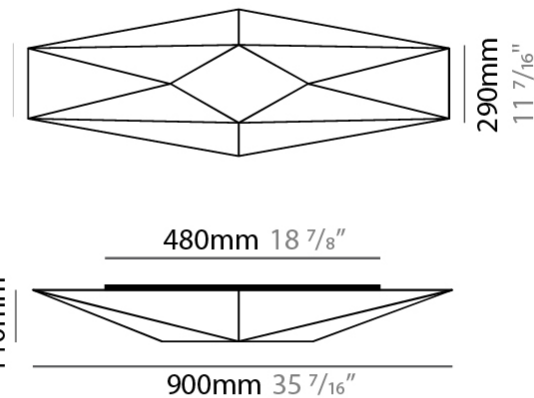

POLARIS SURFACE

D113030-

base number   LED   Color
                         Dimming   Temperature

1. To build a product code in our configurator select the specify button on the base model # product page
2. To build a manual product code on this datasheet choose from the options listed below in blue font and add the suffix to the base model #

GENERAL

Series: Polaris
Brand: Ole
Division: Design
Mounting Type: Surface
Mounting Location: Wall
Subcategory: Ambient

PHYSICAL

Shape: Abstract
Length (mm): 900
Length (in): 35 7/16
Width (mm): 290
Width (in): 11 7/16
Height (mm): 110
Height (in): 4 5/16
Extension (mm): 110
Extension (in): 4 5/16
Light Distribution: Omnidirectional
Weight (kg): 2.1
Weight (lbs): 4.6
Diffuser: Elastic Fabric - Optical White
Fixture Finish: WHI
Fixture Material: Metal / Elastic Fabric

ELECTRICAL

Lamp Type: LED
Input Wattage (W): 15
Total Output Wattage (W): 12.4
[Dimming: Non-Dimmable / 0-10V Dimming](#)
Driver Included: Yes
Driver Location: Integrated
Driver Type: Constant Current - Universal
Driver Class: Class 2
Input Voltage (V): 120 - 277
Constant Current (MA): 700

LED

[Color Temperature (°K): 3000 / 4000](#)
Max. Delivered Lumen (lm): 1180 / 1235
CRI: >80 CRI
Lamp Life (hrs): 50000

OPTICAL

RATINGS AND CERTIFICATIONS

Certified By: Certified for North American Standards
IP rating: IP20

PROJECT
TYPE
SPECIFIER
QUANTITY
DATE