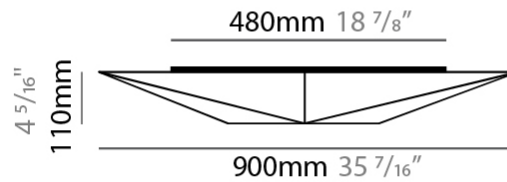

PROJECT	
TYPE	
SPECIFIER	
QUANTITY	
DATE	

POLARIS SURFACE

D113029

base number

1. To build a product code in our configurator select the specify button on the base model # product page
2. To build a manual product code on this datasheet choose from the options listed below in blue font and add the suffix to the base model #

GENERAL

Series: Polaris
Brand: Ole
Division: Design
Mounting Type: Surface
Mounting Location: Wall
Subcategory: Ambient

PHYSICAL

Shape: Abstract
Length (mm): 900
Length (in): 35 7/16
Width (mm): 290
Width (in): 11 7/16
Height (mm): 110
Height (in): 4 5/16
Extension (mm): 110
Extension (in): 4 5/16
Light Distribution: Omnidirectional
Weight (kg): 2
Weight (lbs): 4.4
Diffuser: Elastic Fabric - Optical White
Fixture Finish: WHI
Fixture Material: Metal / Elastic Fabric

ELECTRICAL

Number of Lamps: 2
Lamp Type: LED Retrofit
Lamp Shape: A19
Bulb Included: Bulb Not Included
Max. Wattage Per Lamp (W): 15
Lamp Base: E26
Input Voltage (V): 120
Upon Request: 277Vac / GU24

LED

OPTICAL

RATINGS AND CERTIFICATIONS

Certified By: Certified for North American Standards
IP rating: IP20