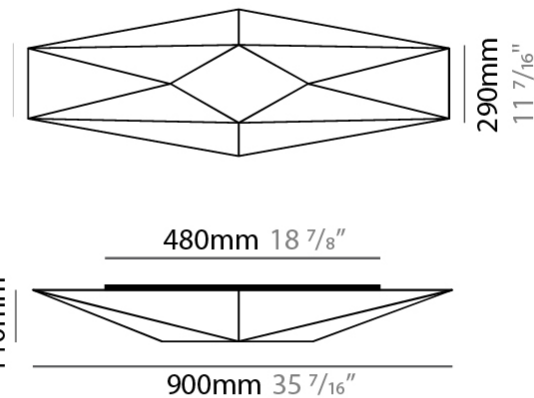

PROJECT	_____
TYPE	_____
SPECIFIER	_____
QUANTITY	_____
DATE	_____

POLARIS SURFACE

D113030- -

base number   LED Dimming   Color Temperature

1. To build a product code in our configurator select the specify button on the base model # product page
2. To build a manual product code on this datasheet choose from the options listed below in blue font and add the suffix to the base model #

GENERAL

Series: Polaris
Brand: Ole
Division: Design
Mounting Type: Surface
Mounting Location: Wall
Subcategory: Ambient

PHYSICAL

Shape: Abstract
Length (mm): 900
Length (in): 35 7/16
Width (mm): 290
Width (in): 11 7/16
Height (mm): 110
Height (in): 4 5/16
Extension (mm): 110
Extension (in): 4 5/16
Light Distribution: Omnidirectional
Weight (kg): 2.1
Weight (lbs): 4.6
Diffuser: Elastic Fabric - Optical White
Fixture Finish: WHI
Fixture Material: Metal / Elastic Fabric

ELECTRICAL

Lamp Type: LED
Input Wattage (W): 15
Total Output Wattage (W): 12.4
[Dimming: Non-Dimmable / 0-10V Dimming](#)
Driver Included: Yes
Driver Location: Integrated
Driver Type: Constant Current - Universal
Driver Class: Class 2
Input Voltage (V): 120 - 277
Constant Current (MA): 700

LED

[Color Temperature (°K): 3000 / 4000](#)
Max. Delivered Lumen (lm): 1180 / 1235
CRI: >80 CRI
Lamp Life (hrs): 50000

OPTICAL

RATINGS AND CERTIFICATIONS

Certified By: Certified for North American Standards
IP rating: IP20