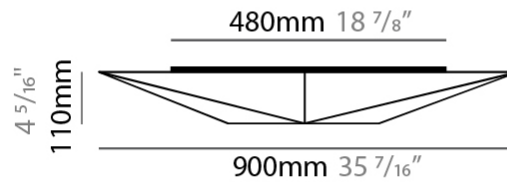

PROJECT	
TYPE	
SPECIFIER	
QUANTITY	
DATE	

POLARIS SURFACE

D113029

base number

1. To build a product code in our configurator select the specify button on the base model # product page
2. To build a manual product code on this datasheet choose from the options listed below in blue font and add the suffix to the base model #

GENERAL

Series: Polaris _____
Brand: Ole _____
Division: Design _____
Mounting Type: Surface _____
Mounting Location: Wall _____
Subcategory: Ambient _____

PHYSICAL

Shape: Abstract _____
Length (mm): 900 _____
Length (in): 35 7/16 _____
Width (mm): 290 _____
Width (in): 11 7/16 _____
Height (mm): 110 _____
Height (in): 4 5/16 _____
Extension (mm): 110 _____
Extension (in): 4 5/16 _____
Light Distribution: Omnidirectional _____
Weight (kg): 2 _____
Weight (lbs): 4.4 _____
Diffuser: Elastic Fabric - Optical White _____
Fixture Finish: WHI _____
Fixture Material: Metal / Elastic Fabric _____

ELECTRICAL

Number of Lamps: 2 _____
Lamp Type: LED Retrofit _____
Lamp Shape: A19 _____
Bulb Included: Bulb Not Included _____
Max. Wattage Per Lamp (W): 15 _____
Lamp Base: E26 _____
Input Voltage (V): 120 _____
Upon Request: 277Vac / GU24 _____

LED

OPTICAL

RATINGS AND CERTIFICATIONS

Certified By: Certified for North American Standards _____
IP rating: IP20 _____