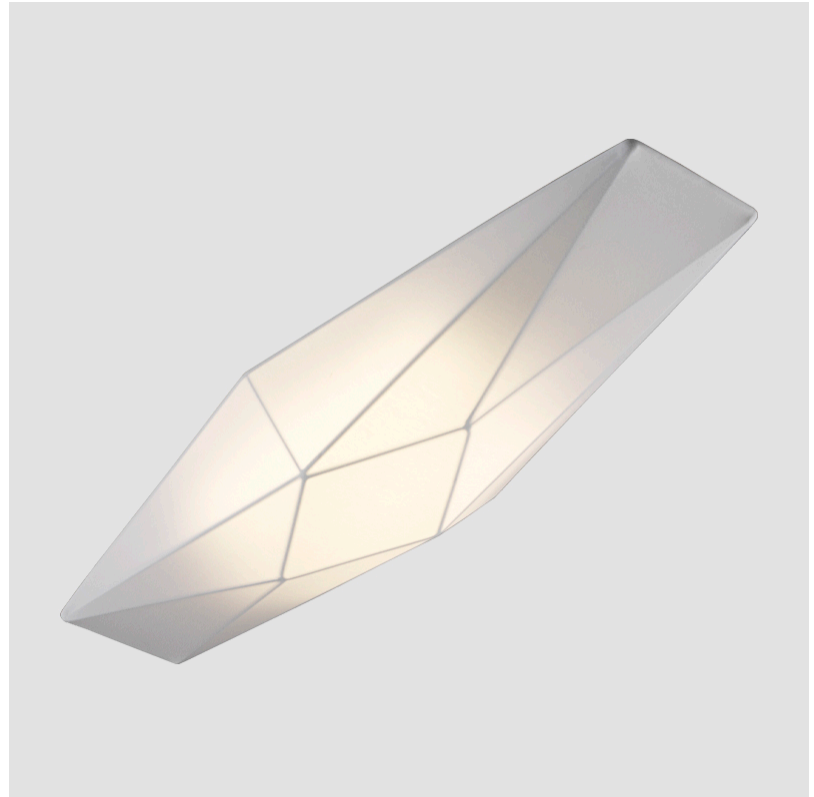

POLARIS SURFACE

D113030-

base number   LED   Color
                         Dimming   Temperature

1. To build a product code in our configurator select the specify button on the base model # product page
2. To build a manual product code on this datasheet choose from the options listed below in blue font and add the suffix to the base model #

GENERAL

Series: Polaris
Brand: Ole
Division: Design
Mounting Type: Surface
Mounting Location: Wall
Subcategory: Ambient

PHYSICAL

Shape: Abstract
Length (mm): 900
Length (in): 35 ⁷/₁₆
Width (mm): 290
Width (in): 11 ⁷/₁₆
Height (mm): 110
Height (in): 4 ⁵/₁₆
Extension (mm): 110
Extension (in): 4 ⁵/₁₆
Light Distribution: Omnidirectional
Weight (kg): 2.1
Weight (lbs): 4.6
Diffuser: Elastic Fabric - Optical White
Fixture Finish: WHI
Fixture Material: Metal / Elastic Fabric

ELECTRICAL

Lamp Type: LED
Input Wattage (W): 15
Total Output Wattage (W): 12.4
[Dimming: Non-Dimmable / 0-10V Dimming](#)
Driver Included: Yes
Driver Location: Integrated
Driver Type: Constant Current - Universal
Driver Class: Class 2
Input Voltage (V): 120 - 277
Constant Current (MA): 700

LED

[Color Temperature (°K): 3000 / 4000](#)
Max. Delivered Lumen (lm): 1180 / 1235
CRI: >80 CRI
Lamp Life (hrs): 50000

OPTICAL

RATINGS AND CERTIFICATIONS

Certified By: Certified for North American Standards
IP rating: IP20

PROJECT
TYPE
SPECIFIER
QUANTITY
DATE