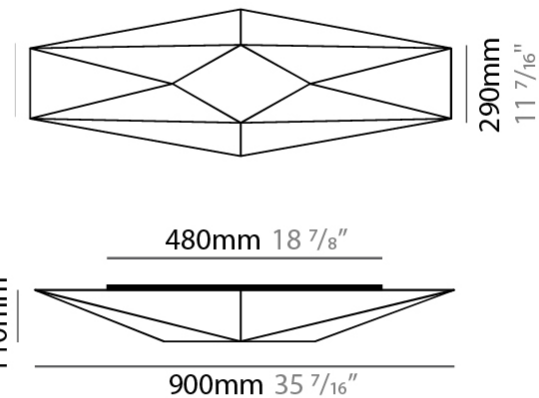

POLARIS SURFACE

D113030-

base number   LED   Color
                         Dimming   Temperature

1. To build a product code in our configurator select the specify button on the base model # product page
2. To build a manual product code on this datasheet choose from the options listed below in blue font and add the suffix to the base model #

GENERAL

Series: Polaris
Brand: Ole
Division: Design
Mounting Type: Surface
Mounting Location: Wall
Subcategory: Ambient

PHYSICAL

Shape: Abstract
Length (mm): 900
Length (in): 35 ⁷/₁₆
Width (mm): 290
Width (in): 11 ⁷/₁₆
Height (mm): 110
Height (in): 4 ⁵/₁₆
Extension (mm): 110
Extension (in): 4 ⁵/₁₆
Light Distribution: Omnidirectional
Weight (kg): 2.1
Weight (lbs): 4.6
Diffuser: Elastic Fabric - Optical White
Fixture Finish: WHI
Fixture Material: Metal / Elastic Fabric

ELECTRICAL

Lamp Type: LED
Input Wattage (W): 15
Total Output Wattage (W): 12.4
[Dimming: Non-Dimmable / 0-10V Dimming](#)
Driver Included: Yes
Driver Location: Integrated
Driver Type: Constant Current - Universal
Driver Class: Class 2
Input Voltage (V): 120 - 277
Constant Current (MA): 700

LED

[Color Temperature (°K): 3000 / 4000](#)
Max. Delivered Lumen (lm): 1180 / 1235
CRI: >80 CRI
Lamp Life (hrs): 50000

OPTICAL

RATINGS AND CERTIFICATIONS

Certified By: Certified for North American Standards
IP rating: IP20

PROJECT
TYPE
SPECIFIER
QUANTITY
DATE