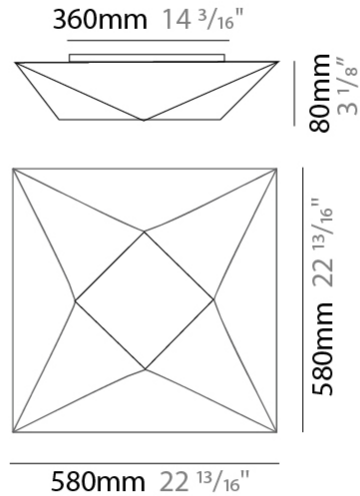

PROJECT	
TYPE	
SPECIFIER	
QUANTITY	
DATE	

POLARIS SURFACE

D112023

base number

1. To build a product code in our configurator select the specify button on the base model # product page
2. To build a manual product code on this datasheet choose from the options listed below in blue font and add the suffix to the base model #

GENERAL

Series: Polaris
Partner: Ole
Division: Design
Installation: Surface
Product Type: Ceiling Surface
Mounting Location: Ceiling

PHYSICAL

Shape: Abstract
Length (mm): 580
Length (in): 22 ¹³/₁₆
Width (mm): 580
Width (in): 22 ¹³/₁₆
Height (mm): 80
Height (in): 3 ¹/₈
Weight (kg): 2.7
Weight (lbs): 5.9
Diffuser: Elastic Fabric - Optical White
Fixture Finish: WHI
Fixture Material: Metal / Elastic Fabric
Primary Material: Fabric

ELECTRICAL

Number of Lamps: 4
Lamp Type: LED Retrofit
Lamp Shape: A19
Bulb Included: Bulb Not Included
Max. Wattage Per Lamp (W): 15
Lamp Base: E26
Input Voltage (V): 120
Upon Request: 277Vac / GU24

LED

OPTICAL

RATINGS AND CERTIFICATIONS

Certified By: Certified for North American Standards
IP rating: IP20