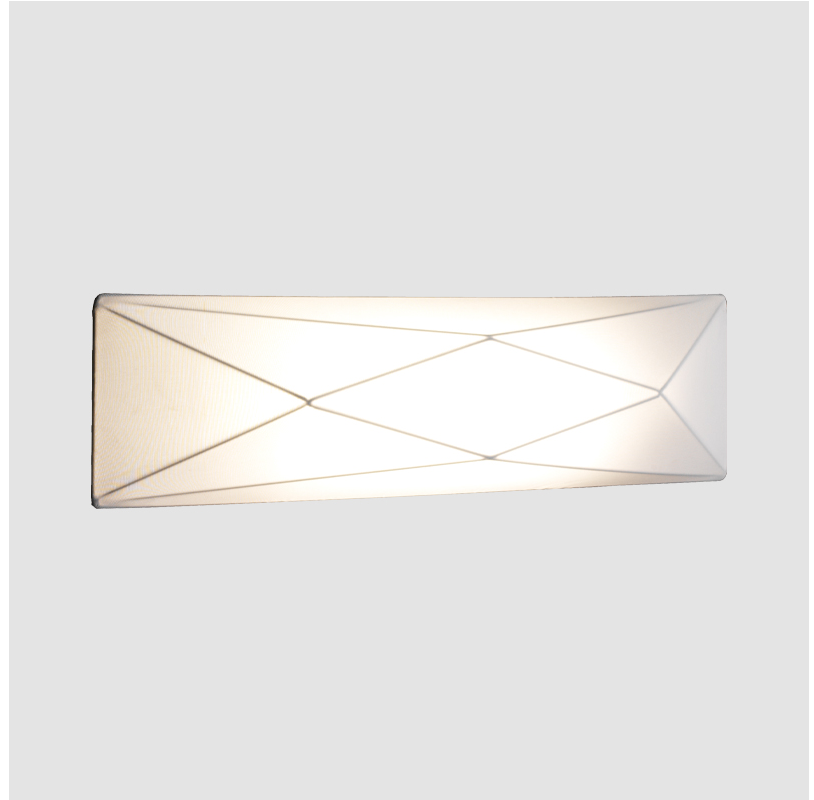

PROJECT	_____
TYPE	_____
SPECIFIER	_____
QUANTITY	_____
DATE	_____

POLARIS SURFACE

D113028

base number

1. To build a product code in our configurator select the specify button on the base model # product page
2. To build a manual product code on this datasheet choose from the options listed below in blue font and add the suffix to the base model #

GENERAL

Series: Polaris
Partner: Ole
Division: Design
Installation: Surface
Product Type: Wall Surface
Mounting Location: Wall

PHYSICAL

Shape: Abstract
Length (mm): 580
Length (in): 22 ¹³/₁₆
Width (mm): 150
Width (in): 5 ⁷/₈
Height (mm): 100
Height (in): 3 ¹⁵/₁₆
Extension (mm): 100
Extension (in): 3 ¹⁵/₁₆
Weight (kg): 1.3
Weight (lbs): 2.9
Diffuser: Elastic Fabric - Optical White
Fixture Finish: WHI
Fixture Material: Metal / Elastic Fabric
Primary Material: Fabric

ELECTRICAL

Number of Lamps: 2
Lamp Type: LED Retrofit
Lamp Shape: A19
Bulb Included: Bulb Not Included
Max. Wattage Per Lamp (W): 15
Lamp Base: E26
Input Voltage (V): 120
Upon Request: 277Vac / GU24

LED

OPTICAL

RATINGS AND CERTIFICATIONS

Certified By: Certified for North American Standards
IP rating: IP20