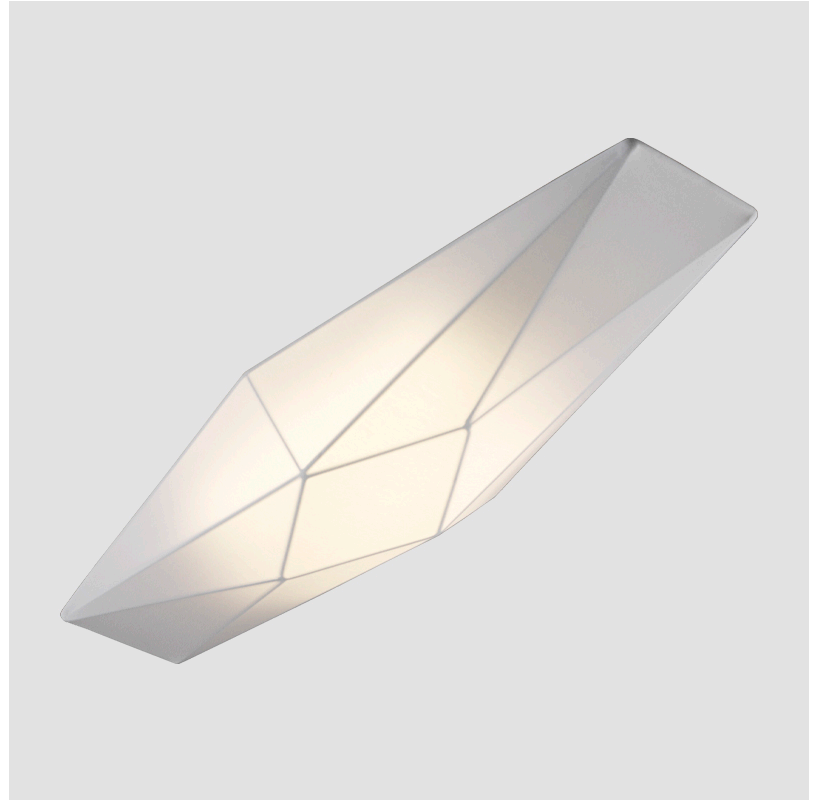

PROJECT	_____
TYPE	_____
SPECIFIER	_____
QUANTITY	_____
DATE	_____

POLARIS SURFACE

D113029

base number

1. To build a product code in our configurator select the specify button on the base model # product page
2. To build a manual product code on this datasheet choose from the options listed below in blue font and add the suffix to the base model #

GENERAL

Series: Polaris _____
Brand: Ole _____
Division: Design _____
Mounting Type: Surface _____
Mounting Location: Wall _____
Subcategory: Ambient _____

PHYSICAL

Shape: Abstract _____
Length (mm): 900 _____
Length (in): 35 7/16 _____
Width (mm): 290 _____
Width (in): 11 7/16 _____
Height (mm): 110 _____
Height (in): 4 5/16 _____
Extension (mm): 110 _____
Extension (in): 4 5/16 _____
Light Distribution: Omnidirectional _____
Weight (kg): 2 _____
Weight (lbs): 4.4 _____
Diffuser: Elastic Fabric - Optical White _____
Fixture Finish: WHI _____
Fixture Material: Metal / Elastic Fabric _____

ELECTRICAL

Number of Lamps: 2 _____
Lamp Type: LED Retrofit _____
Lamp Shape: A19 _____
Bulb Included: Bulb Not Included _____
Max. Wattage Per Lamp (W): 15 _____
Lamp Base: E26 _____
Input Voltage (V): 120 _____
Upon Request: 277Vac / GU24 _____

LED

OPTICAL

RATINGS AND CERTIFICATIONS

Certified By: Certified for North American Standards _____
IP rating: IP20 _____