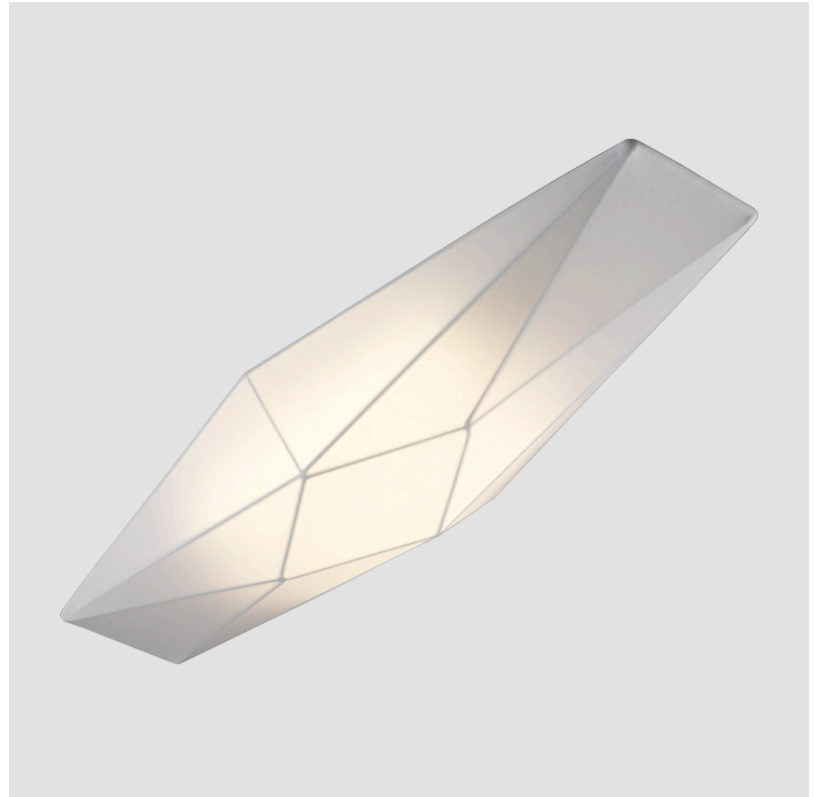

PROJECT	_____
TYPE	_____
SPECIFIER	_____
QUANTITY	_____
DATE	_____

POLARIS SURFACE

D113030-

base number   LED   Color
                         Dimming   Temperature

1. To build a product code in our configurator select the specify button on the base model # product page
2. To build a manual product code on this datasheet choose from the options listed below in blue font and add the suffix to the base model #

GENERAL

Series: Polaris
Brand: Ole
Division: Design
Mounting Type: Surface
Mounting Location: Wall
Subcategory: Ambient

PHYSICAL

Shape: Abstract
Length (mm): 900
Length (in): 35 7/16
Width (mm): 290
Width (in): 11 7/16
Height (mm): 110
Height (in): 4 5/16
Extension (mm): 110
Extension (in): 4 5/16
Light Distribution: Omnidirectional
Weight (kg): 2.1
Weight (lbs): 4.6
Diffuser: Elastic Fabric - Optical White
Fixture Finish: WHI
Fixture Material: Metal / Elastic Fabric

ELECTRICAL

Lamp Type: LED
Input Wattage (W): 15
Total Output Wattage (W): 12.4
[Dimming: Non-Dimmable / 0-10V Dimming](#)
Driver Included: Yes
Driver Location: Integrated
Driver Type: Constant Current - Universal
Driver Class: Class 2
Input Voltage (V): 120 - 277
Constant Current (MA): 700

LED

[Color Temperature (°K): 3000 / 4000](#)
Max. Delivered Lumen (lm): 1180 / 1235
CRI: >80 CRI
Lamp Life (hrs): 50000

OPTICAL

RATINGS AND CERTIFICATIONS

Certified By: Certified for North American Standards
IP rating: IP20