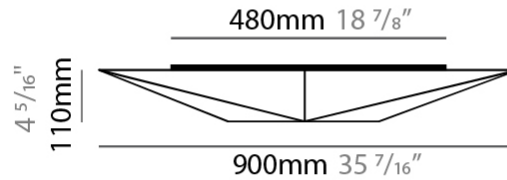

PROJECT	_____
TYPE	_____
SPECIFIER	_____
QUANTITY	_____
DATE	_____

POLARIS SURFACE

D113029

base number

1. To build a product code in our configurator select the specify button on the base model # product page
2. To build a manual product code on this datasheet choose from the options listed below in blue font and add the suffix to the base model #

GENERAL

Series: Polaris _____
Brand: Ole _____
Division: Design _____
Mounting Type: Surface _____
Mounting Location: Wall _____
Subcategory: Ambient _____

PHYSICAL

Shape: Abstract _____
Length (mm): 900 _____
Length (in): 35 7/16 _____
Width (mm): 290 _____
Width (in): 11 7/16 _____
Height (mm): 110 _____
Height (in): 4 5/16 _____
Extension (mm): 110 _____
Extension (in): 4 5/16 _____
Light Distribution: Omnidirectional _____
Weight (kg): 2 _____
Weight (lbs): 4.4 _____
Diffuser: Elastic Fabric - Optical White _____
Fixture Finish: WHI _____
Fixture Material: Metal / Elastic Fabric _____

ELECTRICAL

Number of Lamps: 2 _____
Lamp Type: LED Retrofit _____
Lamp Shape: A19 _____
Bulb Included: Bulb Not Included _____
Max. Wattage Per Lamp (W): 15 _____
Lamp Base: E26 _____
Input Voltage (V): 120 _____
Upon Request: 277Vac / GU24 _____

LED

OPTICAL

RATINGS AND CERTIFICATIONS

Certified By: Certified for North American Standards _____
IP rating: IP20 _____