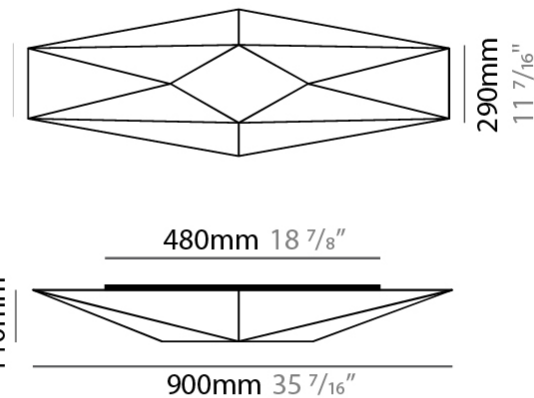

PROJECT	_____
TYPE	_____
SPECIFIER	_____
QUANTITY	_____
DATE	_____

POLARIS SURFACE

D113030-

base number   LED   Color
                         Dimming   Temperature

1. To build a product code in our configurator select the specify button on the base model # product page
2. To build a manual product code on this datasheet choose from the options listed below in blue font and add the suffix to the base model #

GENERAL

Series: Polaris
Brand: Ole
Division: Design
Mounting Type: Surface
Mounting Location: Wall
Subcategory: Ambient

PHYSICAL

Shape: Abstract
Length (mm): 900
Length (in): 35 7/16
Width (mm): 290
Width (in): 11 7/16
Height (mm): 110
Height (in): 4 5/16
Extension (mm): 110
Extension (in): 4 5/16
Light Distribution: Omnidirectional
Weight (kg): 2.1
Weight (lbs): 4.6
Diffuser: Elastic Fabric - Optical White
Fixture Finish: WHI
Fixture Material: Metal / Elastic Fabric

ELECTRICAL

Lamp Type: LED
Input Wattage (W): 15
Total Output Wattage (W): 12.4
[Dimming: Non-Dimmable / 0-10V Dimming](#)
Driver Included: Yes
Driver Location: Integrated
Driver Type: Constant Current - Universal
Driver Class: Class 2
Input Voltage (V): 120 - 277
Constant Current (MA): 700

LED

[Color Temperature (°K): 3000 / 4000](#)
Max. Delivered Lumen (lm): 1180 / 1235
CRI: >80 CRI
Lamp Life (hrs): 50000

OPTICAL

RATINGS AND CERTIFICATIONS

Certified By: Certified for North American Standards
IP rating: IP20