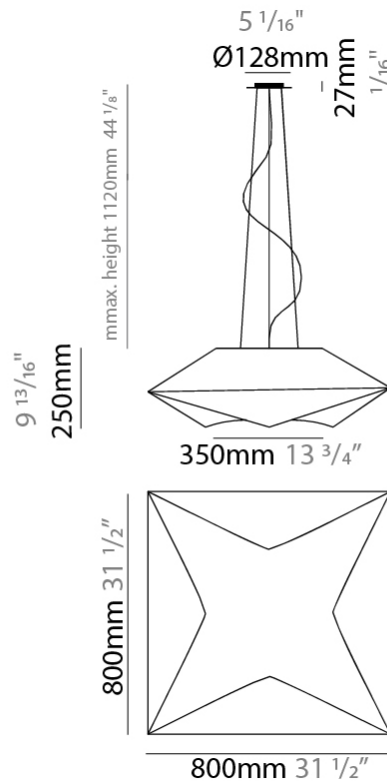

PROJECT _____
TYPE _____
SPECIFIER _____
QUANTITY _____
DATE _____

POLARIS SUSPENSION

D111072

base number

1. To build a product code in our configurator select the specify button on the base model # product page
2. To build a manual product code on this datasheet choose from the options listed below in blue font and add the suffix to the base model #

GENERAL

Series: Polaris
Partner: Ole
Division: Design
Installation: Suspension
Product Type: Pendant
Mounting Location: Ceiling

PHYSICAL

Shape: Abstract
Length (mm): 800
Length (in): 31 1/2
Width (mm): 800
Width (in): 31 1/2
Height (mm): 250
Height (in): 9 13/16
Max. Overall Height (mm): 1370
Max. Overall Height (in): 53 7/8
Weight (kg): 4.8
Weight (lbs): 10.56
Diffuser: Elastic Fabric - Optical White
Fixture Finish: WHI
Fixture Material: Metal / Elastic Fabric
Primary Material: Fabric
Cable Details: 2000mm Cable

ELECTRICAL

Number of Lamps: 4
Lamp Type: LED Retrofit
Lamp Shape: A19
Bulb Included: Bulb Not Included
Max. Wattage Per Lamp (W): 15
Lamp Base: E26
Input Voltage (V): 120
Upon Request: 277Vac / GU24

LED

OPTICAL

RATINGS AND CERTIFICATIONS

Certified By: Certified for North American Standards
IP rating: IP20