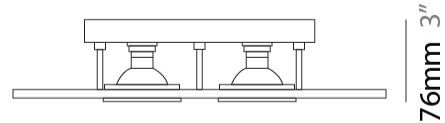

PROJECT	_____
TYPE	_____
SPECIFIER	_____
QUANTITY	_____
DATE	_____

POLIFEMO 4 LIGHT SQUARE SURFACE

D92023-

base number   Finish
Options

1. To build a product code in our configurator select the specify button on the base model # product page
2. To build a manual product code on this datasheet choose from the options listed below in blue font and add the suffix to the base model #

GENERAL

Series: Polifemo
Subseries: Polifemo 4 Light Square
Brand: Milan
Division: Design
Mounting Type: Surface
Mounting Location: Ceiling
Subcategory: Downlight

PHYSICAL

Shape: Square
Length (mm): 450
Length (in): 17 11/16
Width (mm): 450
Width (in): 17 11/16
Height (mm): 76
Height (in): 3
Light Distribution: Direct
Weight (kg): 4.09
Weight (lbs): 9.02
[Fixture Finish: GRY / WHI](#)
Fixture Material: Metal

ELECTRICAL

Number of Lamps: 4
Lamp Type: LED Retrofit
Lamp Shape: MR16
Bulb Included: Bulb Not Included
Max. Wattage Per Lamp (W): 4
Lamp Base: GU10
Input Voltage (V): 120

LED

OPTICAL

RATINGS AND CERTIFICATIONS

Certified By: Certified for North American Standards
IP rating: IP20