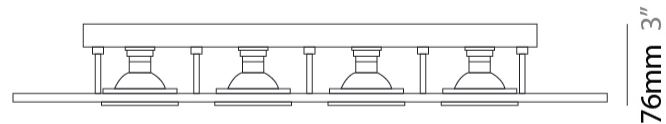

POLIFEMO 4 LIGHT LINEAR SURFACE

D92022-

base number   Finish
Options

1. To build a product code in our configurator select the specify button on the base model # product page
2. To build a manual product code on this datasheet choose from the options listed below in blue font and add the suffix to the base model #

GENERAL

Series: Polifemo
Subseries: Polifemo 4 Light Linear
Brand: Milan
Division: Design
Mounting Type: Surface
Mounting Location: Ceiling
Subcategory: Downlight

PHYSICAL

Shape: Rectangle
Length (mm): 630
Length (in): 24 ¹³/₁₆
Width (mm): 270
Width (in): 10 ⁵/₈
Height (mm): 76
Height (in): 3
Light Distribution: Direct
Weight (kg): 3.27
Weight (lbs): 7.21
[Fixture Finish: GRY / WHI](#)
Fixture Material: Metal

ELECTRICAL

Number of Lamps: 4
Lamp Type: LED Retrofit
Lamp Shape: MR16
Bulb Included: Bulb Not Included
Max. Wattage Per Lamp (W): 4
Lamp Base: GU10
Input Voltage (V): 120

LED

OPTICAL

RATINGS AND CERTIFICATIONS

Certified By: Certified for North American Standards
IP rating: IP20

PROJECT	_____
TYPE	_____
SPECIFIER	_____
QUANTITY	_____
DATE	_____

630mm 24 13/16"