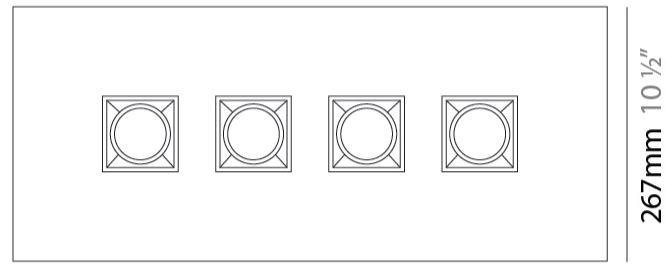

POLIFEMO 4 LIGHT LINEAR SURFACE

D92022-

base number   Finish
Options

1. To build a product code in our configurator select the specify button on the base model # product page
2. To build a manual product code on this datasheet choose from the options listed below in blue font and add the suffix to the base model #

GENERAL

Series: Polifemo
Subseries: Polifemo 4 Light Linear
Brand: Milan
Division: Design
Mounting Type: Surface
Mounting Location: Ceiling
Subcategory: Downlight

PHYSICAL

Shape: Rectangle
Length (mm): 630
Length (in): 24 ¹³/₁₆
Width (mm): 270
Width (in): 10 ⁵/₈
Height (mm): 76
Height (in): 3
Light Distribution: Direct
Weight (kg): 3.27
Weight (lbs): 7.21
[Fixture Finish: GRY / WHI](#)
Fixture Material: Metal

ELECTRICAL

Number of Lamps: 4
Lamp Type: LED Retrofit
Lamp Shape: MR16
Bulb Included: Bulb Not Included
Max. Wattage Per Lamp (W): 4
Lamp Base: GU10
Input Voltage (V): 120

LED

OPTICAL

RATINGS AND CERTIFICATIONS

Certified By: Certified for North American Standards
IP rating: IP20

PROJECT	_____
TYPE	_____
SPECIFIER	_____
QUANTITY	_____
DATE	_____

630mm 24 13/16"