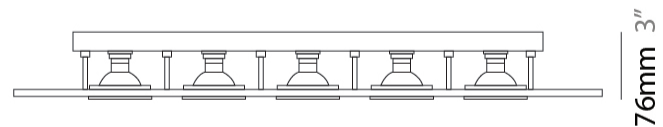

PROJECT	_____
TYPE	_____
SPECIFIER	_____
QUANTITY	_____
DATE	_____

POLIFEMO 5 LIGHT LINEAR SURFACE

D92032-

base number   Finish
Options

1. To build a product code in our configurator select the specify button on the base model # product page
2. To build a manual product code on this datasheet choose from the options listed below in blue font and add the suffix to the base model #

GENERAL

Series: Polifemo
Subseries: Polifemo 5 Light Linear
Brand: Milan
Division: Design
Mounting Type: Surface
Mounting Location: Ceiling
Subcategory: Downlight

PHYSICAL

Shape: Rectangle
Length (mm): 1000
Length (in): 39 ³/₈
Width (mm): 270
Width (in): 10 ⁵/₈
Height (mm): 76
Height (in): 3
Light Distribution: Direct
Weight (kg): 5.72
Weight (lbs): 12.61
[Fixture Finish: GRY / WHI](#)
Fixture Material: Metal

ELECTRICAL

Number of Lamps: 4
Lamp Type: LED Retrofit
Lamp Shape: MR16
Bulb Included: Bulb Not Included
Max. Wattage Per Lamp (W): 4
Lamp Base: GU10
Input Voltage (V): 120

LED

OPTICAL

RATINGS AND CERTIFICATIONS

Certified By: Certified for North American Standards
IP rating: IP20