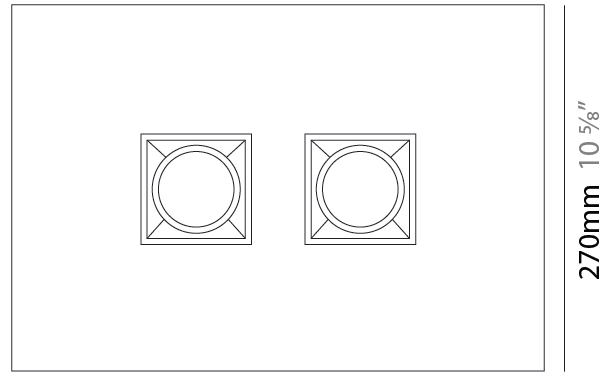

POLIFEMO DOUBLE LIGHT SURFACE

D92021-

base number _____
Finish
Options _____

1. To build a product code in our configurator select the specify button on the base model # product page
2. To build a manual product code on this datasheet choose from the options listed below in blue font and add the suffix to the base model #

GENERAL

Series: Polifemo _____
Subseries: Polifemo Double Light _____
Brand: Milan _____
Division: Design _____
Mounting Type: Surface _____
Mounting Location: Ceiling _____
Subcategory: Downlight _____

PHYSICAL

Shape: Rectangle _____
Length (mm): 390 _____
Length (in): 15 ³/₈ _____
Width (mm): 270 _____
Width (in): 10 ⁵/₈ _____
Height (mm): 76 _____
Height (in): 3 _____
Light Distribution: Direct _____
Weight (kg): 2.45 _____
Weight (lbs): 5.4 _____
Fixture Finish: [GRY / WHI](#) _____
Fixture Material: Metal _____

ELECTRICAL

Number of Lamps: 2 _____
Lamp Type: LED Retrofit _____
Lamp Shape: MR16 _____
Bulb Included: Bulb Not Included _____
Max. Wattage Per Lamp (W): 4 _____
Lamp Base: GU10 _____
Input Voltage (V): 120 _____

LED

OPTICAL

RATINGS AND CERTIFICATIONS

Certified By: Certified for North American Standards _____
IP rating: IP20 _____

390mm 15 ³/₈"