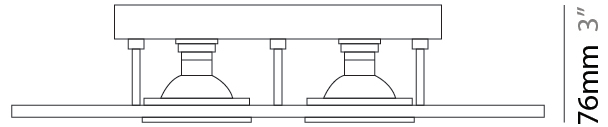

POLIFEMO DOUBLE LIGHT SURFACE

D92021-

base number _____
Finish
Options _____

1. To build a product code in our configurator select the specify button on the base model # product page
2. To build a manual product code on this datasheet choose from the options listed below in blue font and add the suffix to the base model #

GENERAL

Series: Polifemo _____
Subseries: Polifemo Double Light _____
Brand: Milan _____
Division: Design _____
Mounting Type: Surface _____
Mounting Location: Ceiling _____
Subcategory: Downlight _____

PHYSICAL

Shape: Rectangle _____
Length (mm): 390 _____
Length (in): 15 ³/₈ _____
Width (mm): 270 _____
Width (in): 10 ⁵/₈ _____
Height (mm): 76 _____
Height (in): 3 _____
Light Distribution: Direct _____
Weight (kg): 2.45 _____
Weight (lbs): 5.4 _____
Fixture Finish: [GRY / WHI](#) _____
Fixture Material: Metal _____

ELECTRICAL

Number of Lamps: 2 _____
Lamp Type: LED Retrofit _____
Lamp Shape: MR16 _____
Bulb Included: Bulb Not Included _____
Max. Wattage Per Lamp (W): 4 _____
Lamp Base: GU10 _____
Input Voltage (V): 120 _____

LED

OPTICAL

RATINGS AND CERTIFICATIONS

Certified By: Certified for North American Standards _____
IP rating: IP20 _____

390mm 15 ³/₈"