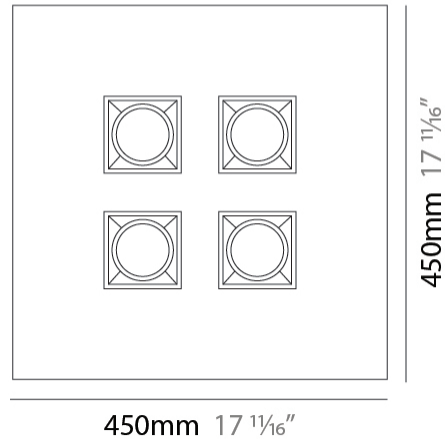

PROJECT	_____
TYPE	_____
SPECIFIER	_____
QUANTITY	_____
DATE	_____

POLIFEMO 4 LIGHT SQUARE SURFACE

D92023-

base number   Finish
Options

1. To build a product code in our configurator select the specify button on the base model # product page
2. To build a manual product code on this datasheet choose from the options listed below in blue font and add the suffix to the base model #

GENERAL

Series: Polifemo
Subseries: Polifemo 4 Light Square
Brand: Milan
Division: Design
Mounting Type: Surface
Mounting Location: Ceiling
Subcategory: Downlight

PHYSICAL

Shape: Square
Length (mm): 450
Length (in): 17 11/16
Width (mm): 450
Width (in): 17 11/16
Height (mm): 76
Height (in): 3
Light Distribution: Direct
Weight (kg): 4.09
Weight (lbs): 9.02
[Fixture Finish: GRY / WHI](#)
Fixture Material: Metal

ELECTRICAL

Number of Lamps: 4
Lamp Type: LED Retrofit
Lamp Shape: MR16
Bulb Included: Bulb Not Included
Max. Wattage Per Lamp (W): 4
Lamp Base: GU10
Input Voltage (V): 120

LED

OPTICAL

RATINGS AND CERTIFICATIONS

Certified By: Certified for North American Standards
IP rating: IP20