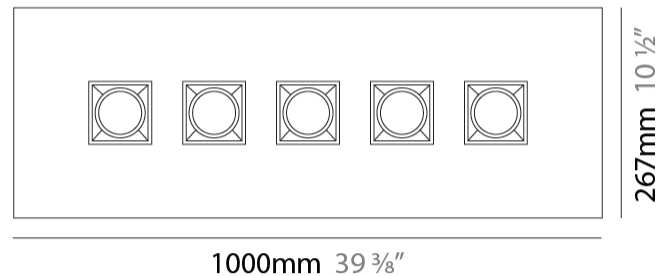

PROJECT	_____
TYPE	_____
SPECIFIER	_____
QUANTITY	_____
DATE	_____

POLIFEMO 5 LIGHT LINEAR SURFACE

D92032-

base number   Finish
Options

1. To build a product code in our configurator select the specify button on the base model # product page
2. To build a manual product code on this datasheet choose from the options listed below in blue font and add the suffix to the base model #

GENERAL

Series: Polifemo
Subseries: Polifemo 5 Light Linear
Brand: Milan
Division: Design
Mounting Type: Surface
Mounting Location: Ceiling
Subcategory: Downlight

PHYSICAL

Shape: Rectangle
Length (mm): 1000
Length (in): 39 ³/₈
Width (mm): 270
Width (in): 10 ⁵/₈
Height (mm): 76
Height (in): 3
Light Distribution: Direct
Weight (kg): 5.72
Weight (lbs): 12.61
[Fixture Finish: GRY / WHI](#)
Fixture Material: Metal

ELECTRICAL

Number of Lamps: 4
Lamp Type: LED Retrofit
Lamp Shape: MR16
Bulb Included: Bulb Not Included
Max. Wattage Per Lamp (W): 4
Lamp Base: GU10
Input Voltage (V): 120

LED

OPTICAL

RATINGS AND CERTIFICATIONS

Certified By: Certified for North American Standards
IP rating: IP20