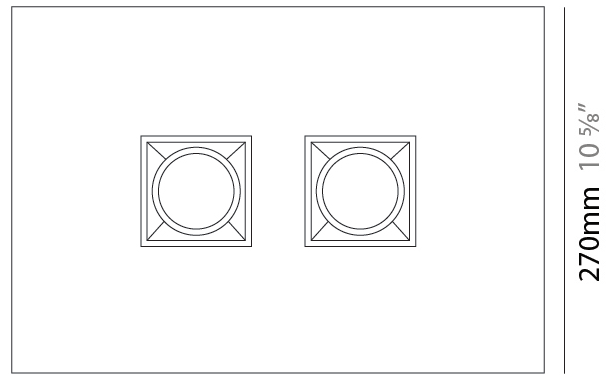

GENERAL

Series: Polifemo
Subseries: Polifemo Double Light
Brand: Milan
Division: Design
Mounting Type: Surface
Mounting Location: Ceiling
Subcategory: Downlight

PHYSICAL

Shape: Rectangle
Length (mm): 390
Length (in): 15 ³/₈
Width (mm): 270
Width (in): 10 ⁵/₈
Height (mm): 76
Height (in): 3
Light Distribution: Direct
Weight (kg): 2.45
Weight (lbs): 5.4
Fixture Finish: [GRY / WHI](#)
Fixture Material: Metal

Certified By: Certified for North American Standards
IP rating: IP20

390mm 15 ³/₈"

PROJECT	_____
TYPE	_____
SPECIFIER	_____
QUANTITY	_____
DATE	_____

POLIFEMO 4 LIGHT LINEAR SURFACE

D92022-

base number Finish
Options

GENERAL

Series: Polifemo
Subseries: Polifemo 4 Light Linear
Brand: Milan
Division: Design
Mounting Type: Surface
Mounting Location: Ceiling
Subcategory: Downlight

PHYSICAL

Shape: Rectangle
Length (mm): 630
Length (in): 24 ¹³/₁₆
Width (mm): 270
Width (in): 10 ⁵/₈
Height (mm): 76
Height (in): 3
Light Distribution: Direct
Weight (kg): 3.27
Weight (lbs): 7.21
[Fixture Finish: GRY / WHI](#)
Fixture Material: Metal

GENERAL

Series: Polifemo
Subseries: Polifemo 5 Light Linear
Brand: Milan
Division: Design
Mounting Type: Surface
Mounting Location: Ceiling
Subcategory: Downlight

PHYSICAL

Shape: Rectangle
Length (mm): 1000
Length (in): 39 ³/₈
Width (mm): 270
Width (in): 10 ⁵/₈
Height (mm): 76
Height (in): 3
Light Distribution: Direct
Weight (kg): 5.72
Weight (lbs): 12.61
[Fixture Finish: GRY / WHI](#)
Fixture Material: Metal