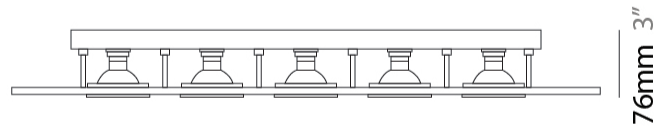

PROJECT	_____
TYPE	_____
SPECIFIER	_____
QUANTITY	_____
DATE	_____

POLIFEMO 5 LIGHT LINEAR SURFACE

D92032-

base number   Finish
Options

1. To build a product code in our configurator select the specify button on the base model # product page
2. To build a manual product code on this datasheet choose from the options listed below in blue font and add the suffix to the base model #

GENERAL

Series: Polifemo
Subseries: Polifemo 5 Light Linear
Brand: Milan
Division: Design
Mounting Type: Surface
Mounting Location: Ceiling
Subcategory: Downlight

PHYSICAL

Shape: Rectangle
Length (mm): 1000
Length (in): 39 ³/₈
Width (mm): 270
Width (in): 10 ⁵/₈
Height (mm): 76
Height (in): 3
Light Distribution: Direct
Weight (kg): 5.72
Weight (lbs): 12.61
[Fixture Finish: GRY / WHI](#)
Fixture Material: Metal

ELECTRICAL

Number of Lamps: 4
Lamp Type: LED Retrofit
Lamp Shape: MR16
Bulb Included: Bulb Not Included
Max. Wattage Per Lamp (W): 4
Lamp Base: GU10
Input Voltage (V): 120

LED

OPTICAL

RATINGS AND CERTIFICATIONS

Certified By: Certified for North American Standards
IP rating: IP20