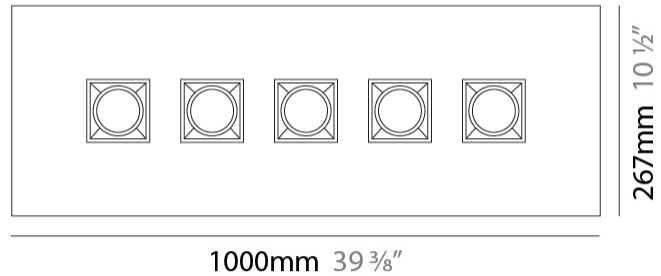

PROJECT	_____
TYPE	_____
SPECIFIER	_____
QUANTITY	_____
DATE	_____

POLIFEMO 5 LIGHT LINEAR SURFACE

D92032-

base number   Finish
Options

1. To build a product code in our configurator select the specify button on the base model # product page
2. To build a manual product code on this datasheet choose from the options listed below in blue font and add the suffix to the base model #

GENERAL

Series: Polifemo
Subseries: Polifemo 5 Light Linear
Brand: Milan
Division: Design
Mounting Type: Surface
Mounting Location: Ceiling
Subcategory: Downlight

PHYSICAL

Shape: Rectangle
Length (mm): 1000
Length (in): 39 ³/₈
Width (mm): 270
Width (in): 10 ⁵/₈
Height (mm): 76
Height (in): 3
Light Distribution: Direct
Weight (kg): 5.72
Weight (lbs): 12.61
[Fixture Finish: GRY / WHI](#)
Fixture Material: Metal

ELECTRICAL

Number of Lamps: 4
Lamp Type: LED Retrofit
Lamp Shape: MR16
Bulb Included: Bulb Not Included
Max. Wattage Per Lamp (W): 4
Lamp Base: GU10
Input Voltage (V): 120

LED

OPTICAL

RATINGS AND CERTIFICATIONS

Certified By: Certified for North American Standards
IP rating: IP20