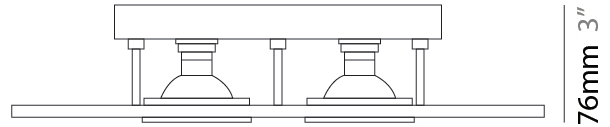

PROJECT	_____
TYPE	_____
SPECIFIER	_____
QUANTITY	_____
DATE	_____

POLIFEMO DOUBLE LIGHT SURFACE

D92021-

base number   Finish
Options

1. To build a product code in our configurator select the specify button on the base model # product page
2. To build a manual product code on this datasheet choose from the options listed below in blue font and add the suffix to the base model #

GENERAL

Series: Polifemo
Subseries: Polifemo Double Light
Brand: Milan
Division: Design
Mounting Type: Surface
Mounting Location: Ceiling
Subcategory: Downlight

PHYSICAL

Shape: Rectangle
Length (mm): 390
Length (in): 15 ³/₈
Width (mm): 270
Width (in): 10 ⁵/₈
Height (mm): 76
Height (in): 3
Light Distribution: Direct
Weight (kg): 2.45
Weight (lbs): 5.4
Fixture Finish: [GRY / WHI](#)
Fixture Material: Metal

ELECTRICAL

Number of Lamps: 2
Lamp Type: LED Retrofit
Lamp Shape: MR16
Bulb Included: Bulb Not Included
Max. Wattage Per Lamp (W): 4
Lamp Base: GU10
Input Voltage (V): 120

LED

OPTICAL

RATINGS AND CERTIFICATIONS

Certified By: Certified for North American Standards
IP rating: IP20

390mm 15 ³/₈"