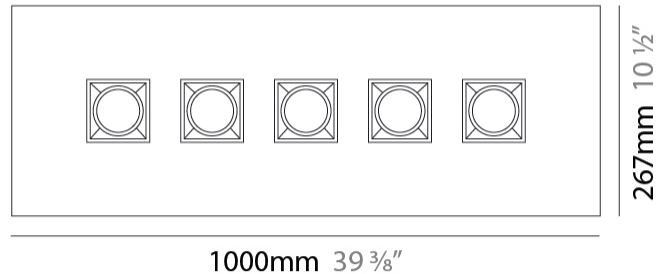

PROJECT	_____
TYPE	_____
SPECIFIER	_____
QUANTITY	_____
DATE	_____

POLIFEMO 5 LIGHT LINEAR SURFACE

D92032-

base number   Finish
Options

1. To build a product code in our configurator select the specify button on the base model # product page
2. To build a manual product code on this datasheet choose from the options listed below in blue font and add the suffix to the base model #

GENERAL

Series: Polifemo
Subseries: Polifemo 5 Light Linear
Brand: Milan
Division: Design
Mounting Type: Surface
Mounting Location: Ceiling
Subcategory: Downlight

PHYSICAL

Shape: Rectangle
Length (mm): 1000
Length (in): 39 ³/₈
Width (mm): 270
Width (in): 10 ⁵/₈
Height (mm): 76
Height (in): 3
Light Distribution: Direct
Weight (kg): 5.72
Weight (lbs): 12.61
[Fixture Finish: GRY / WHI](#)
Fixture Material: Metal

ELECTRICAL

Number of Lamps: 4
Lamp Type: LED Retrofit
Lamp Shape: MR16
Bulb Included: Bulb Not Included
Max. Wattage Per Lamp (W): 4
Lamp Base: GU10
Input Voltage (V): 120

LED

OPTICAL

RATINGS AND CERTIFICATIONS

Certified By: Certified for North American Standards
IP rating: IP20