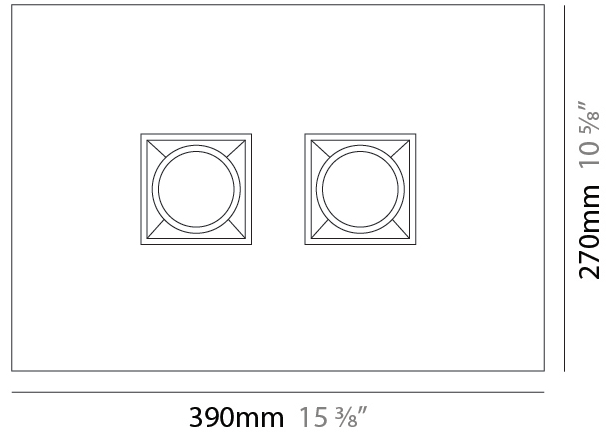

PROJECT	_____
TYPE	_____
SPECIFIER	_____
QUANTITY	_____
DATE	_____

POLIFEMO DOUBLE LIGHT SURFACE

D92021-

base number   Finish
Options

1. To build a product code in our configurator select the specify button on the base model # product page
2. To build a manual product code on this datasheet choose from the options listed below in blue font and add the suffix to the base model #

GENERAL

Series: Polifemo
Subseries: Polifemo Double Light
Brand: Milan
Division: Design
Mounting Type: Surface
Mounting Location: Ceiling
Subcategory: Downlight

PHYSICAL

Shape: Rectangle
Length (mm): 390
Length (in): 15 3/8
Width (mm): 270
Width (in): 10 5/8
Height (mm): 76
Height (in): 3
Light Distribution: Direct
Weight (kg): 2.45
Weight (lbs): 5.4
[Fixture Finish: GRY / WHI](#)
Fixture Material: Metal

ELECTRICAL

Number of Lamps: 2
Lamp Type: LED Retrofit
Lamp Shape: MR16
Bulb Included: Bulb Not Included
Max. Wattage Per Lamp (W): 4
Lamp Base: GU10
Input Voltage (V): 120

LED

OPTICAL

RATINGS AND CERTIFICATIONS

Certified By: Certified for North American Standards
IP rating: IP20