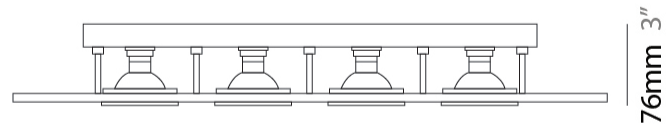

GENERAL

Series: Polifemo
Subseries: Polifemo Double Light
Brand: Milan
Division: Design
Mounting Type: Surface
Mounting Location: Ceiling
Subcategory: Downlight

PHYSICAL

Shape: Rectangle
Length (mm): 390
Length (in): 15 3/8
Width (mm): 270
Width (in): 10 5/8
Height (mm): 76
Height (in): 3
Light Distribution: Direct
Weight (kg): 2.45
Weight (lbs): 5.4
[Fixture Finish: GRY / WHI](#)
Fixture Material: Metal

GENERAL

Series: Polifemo
Subseries: Polifemo 4 Light Linear
Brand: Milan
Division: Design
Mounting Type: Surface
Mounting Location: Ceiling
Subcategory: Downlight

PHYSICAL

Shape: Rectangle
Length (mm): 630
Length (in): 24 ¹³/₁₆
Width (mm): 270
Width (in): 10 ⁵/₈
Height (mm): 76
Height (in): 3
Light Distribution: Direct
Weight (kg): 3.27
Weight (lbs): 7.21
[Fixture Finish: GRY / WHI](#)
Fixture Material: Metal

Certified By: Certified for North American Standards
IP rating: IP20

76mm 3"

267mm 10 1/2"

630mm 24 13/16"

PROJECT	_____
TYPE	_____
SPECIFIER	_____
QUANTITY	_____
DATE	_____

POLIFEMO 5 LIGHT LINEAR SURFACE

GENERAL

Series: Polifemo
Subseries: Polifemo 5 Light Linear
Brand: Milan
Division: Design
Mounting Type: Surface
Mounting Location: Ceiling
Subcategory: Downlight

PHYSICAL

Shape: Rectangle
Length (mm): 1000
Length (in): 39 ³/₈
Width (mm): 270
Width (in): 10 ⁵/₈
Height (mm): 76
Height (in): 3
Light Distribution: Direct
Weight (kg): 5.72
Weight (lbs): 12.61
[Fixture Finish: GRY / WHI](#)
Fixture Material: Metal