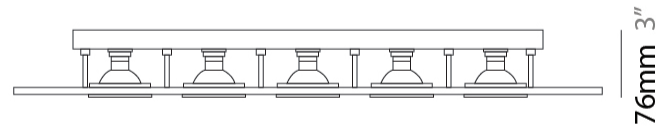

PROJECT	_____
TYPE	_____
SPECIFIER	_____
QUANTITY	_____
DATE	_____

POLIFEMO 5 LIGHT LINEAR SURFACE

D92032-

base number   Finish
Options

1. To build a product code in our configurator select the specify button on the base model # product page
2. To build a manual product code on this datasheet choose from the options listed below in blue font and add the suffix to the base model #

GENERAL

Series: Polifemo
Subseries: Polifemo 5 Light Linear
Brand: Milan
Division: Design
Mounting Type: Surface
Mounting Location: Ceiling
Subcategory: Downlight

PHYSICAL

Shape: Rectangle
Length (mm): 1000
Length (in): 39 ³/₈
Width (mm): 270
Width (in): 10 ⁵/₈
Height (mm): 76
Height (in): 3
Light Distribution: Direct
Weight (kg): 5.72
Weight (lbs): 12.61
[Fixture Finish: GRY / WHI](#)
Fixture Material: Metal

ELECTRICAL

Number of Lamps: 4
Lamp Type: LED Retrofit
Lamp Shape: MR16
Bulb Included: Bulb Not Included
Max. Wattage Per Lamp (W): 4
Lamp Base: GU10
Input Voltage (V): 120

LED

OPTICAL

RATINGS AND CERTIFICATIONS

Certified By: Certified for North American Standards
IP rating: IP20